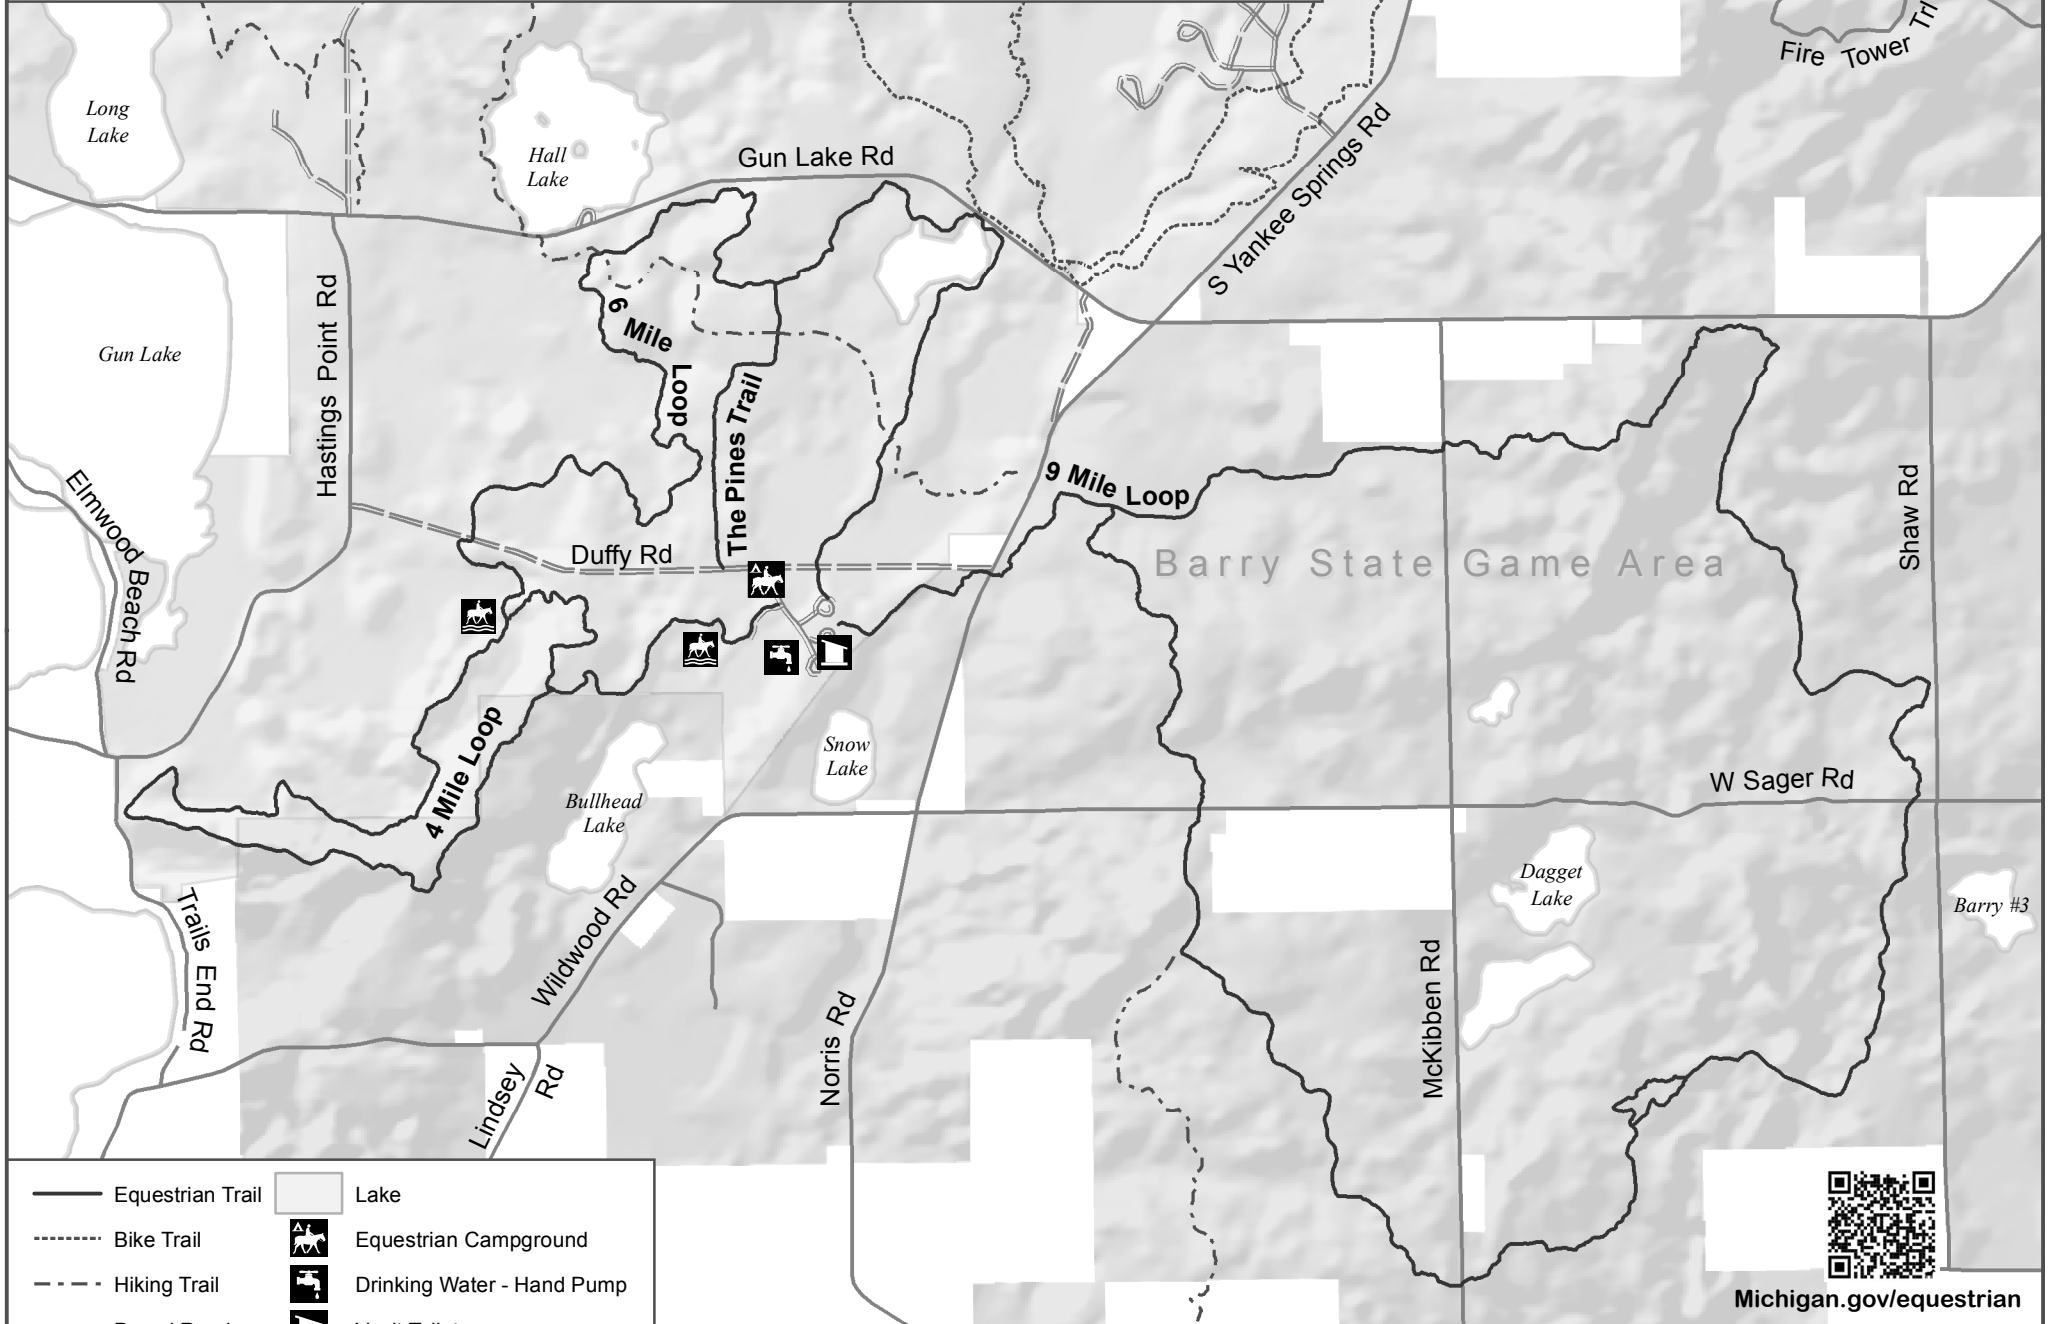

# Yankee Springs Recreation Area Equestrian Trails

Created: 07/06/2017

	Equestrian Trail		Lake
	Bike Trail		Equestrian Campground
	Hiking Trail		Drinking Water - Hand Pump
	Paved Road		Vault Toilet
	Dirt Road		Water Crossing