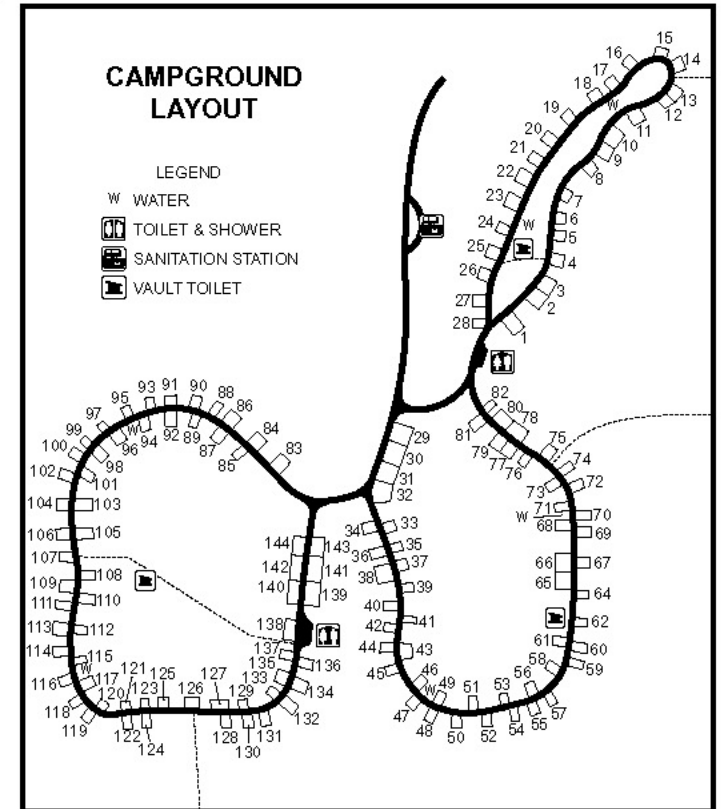

# Bewabic State Park

BEWABIC STATE PARK  
720 IDLEWILD ROAD  
CRYSTAL FALLS MI 49920  
Phone: (906) 875-3324