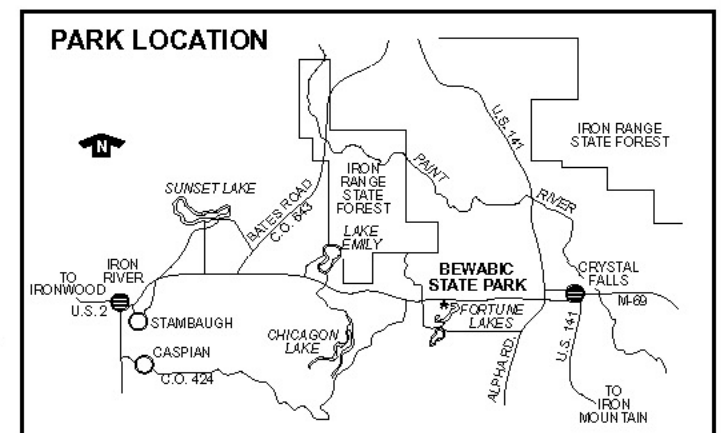

# Bewabic State Park

BEWABIC STATE PARK  
720 IDLEWILD ROAD  
CRYSTAL FALLS MI 49920  
Phone: (906) 875-3324