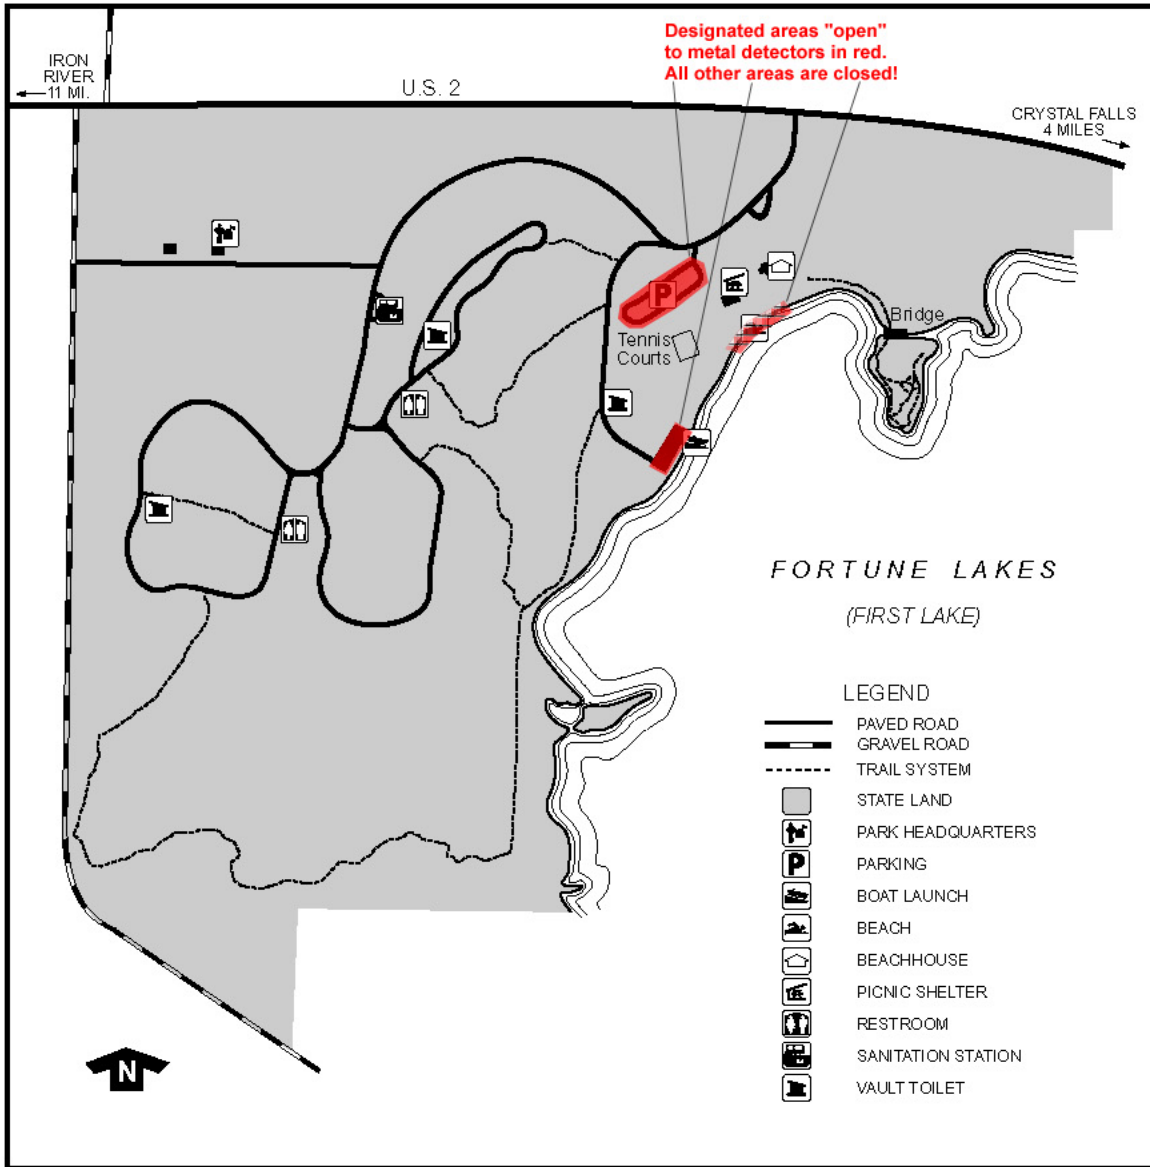

# Bewabic State Park

BEWABIC STATE PARK  
720 IDLEWILD ROAD  
CRYSTAL FALLS MI 49920  
Phone: (906) 875-3324