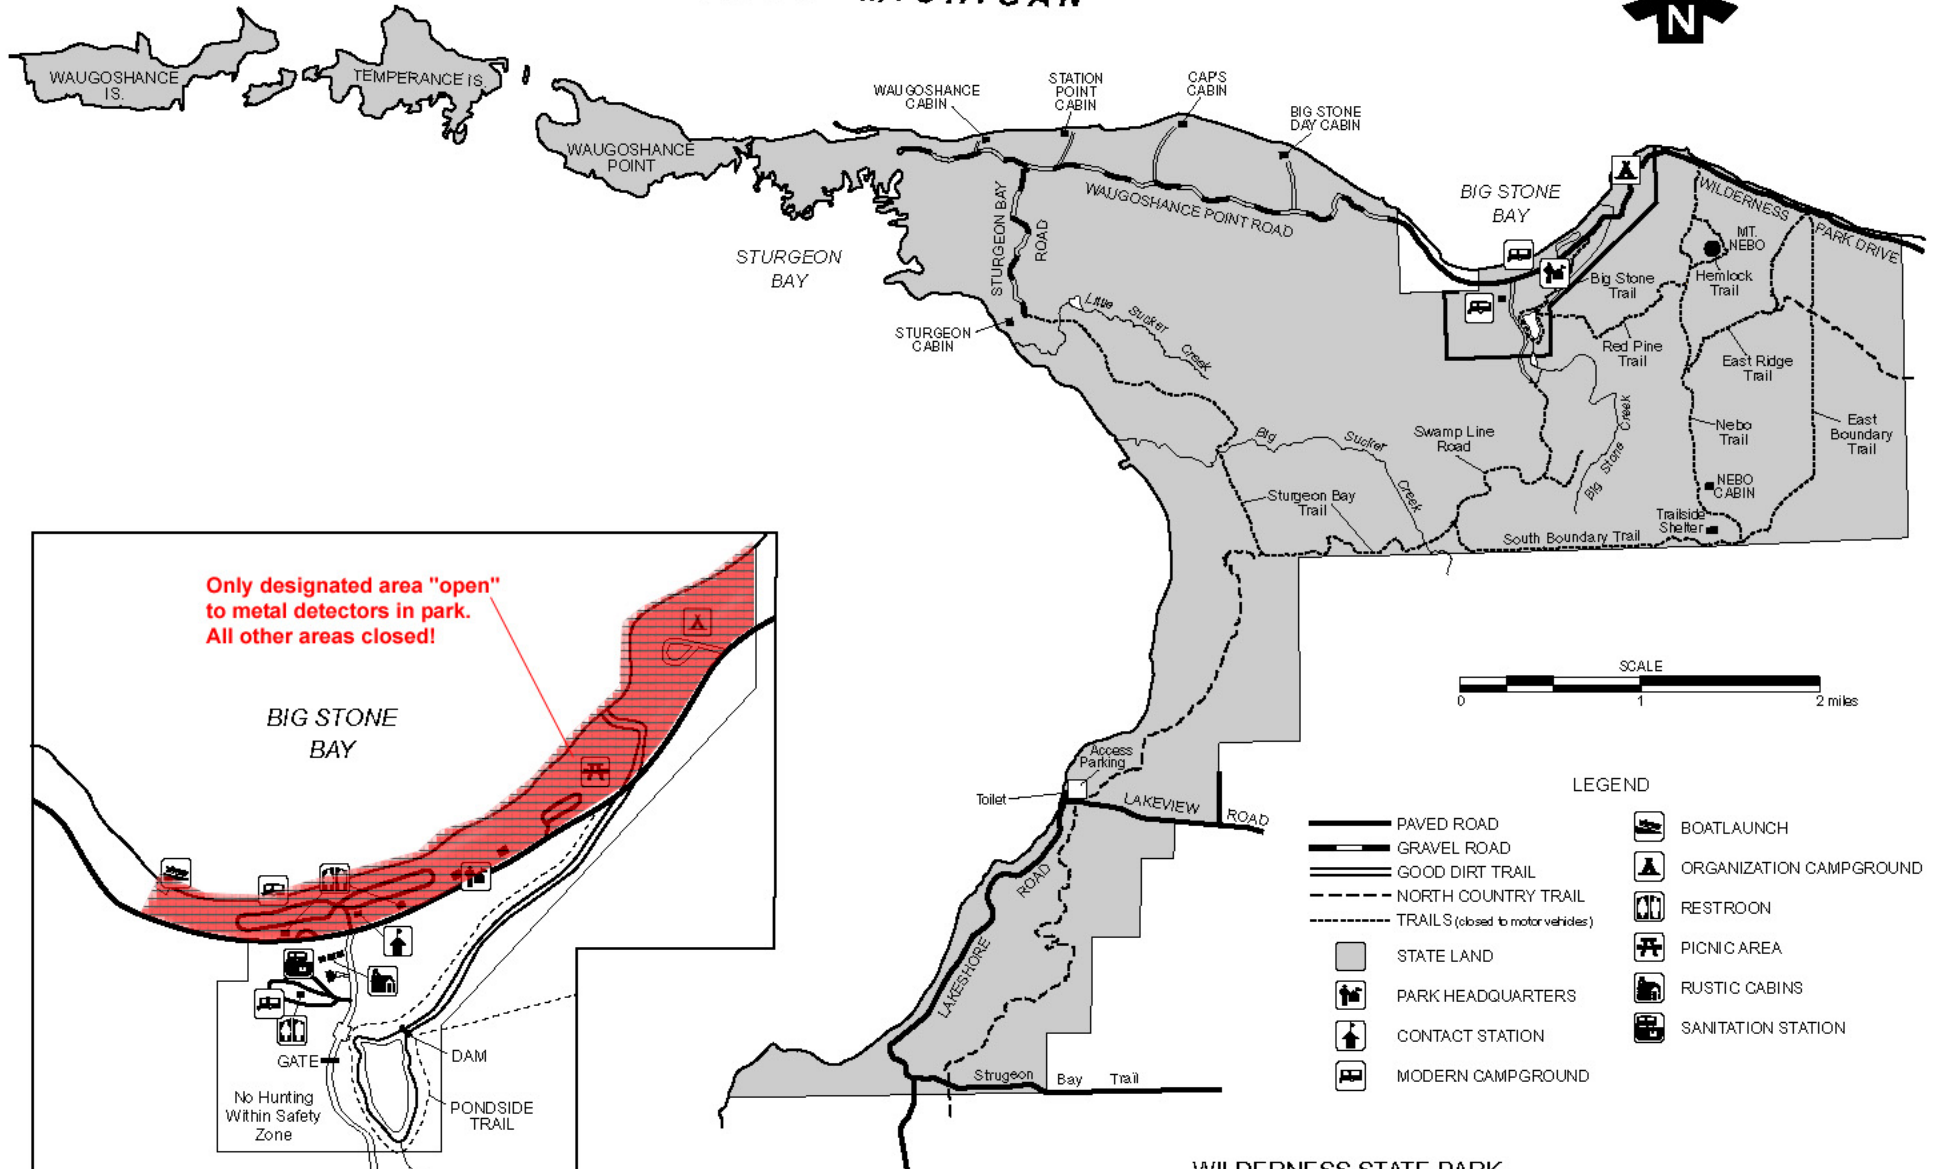

Wilderness State Park

LAKE MICHIGAN

Only designated area "open" to metal detectors in park. All other areas closed!

BIG STONE BAY

GATE
DAM
PONDSIDE TRAIL
No Hunting Within Safety Zone

WILDERNESS STATE PARK
903 WILDERNESS PARK DRIVE
CARP LAKE MI 49718
(231) 436-5381