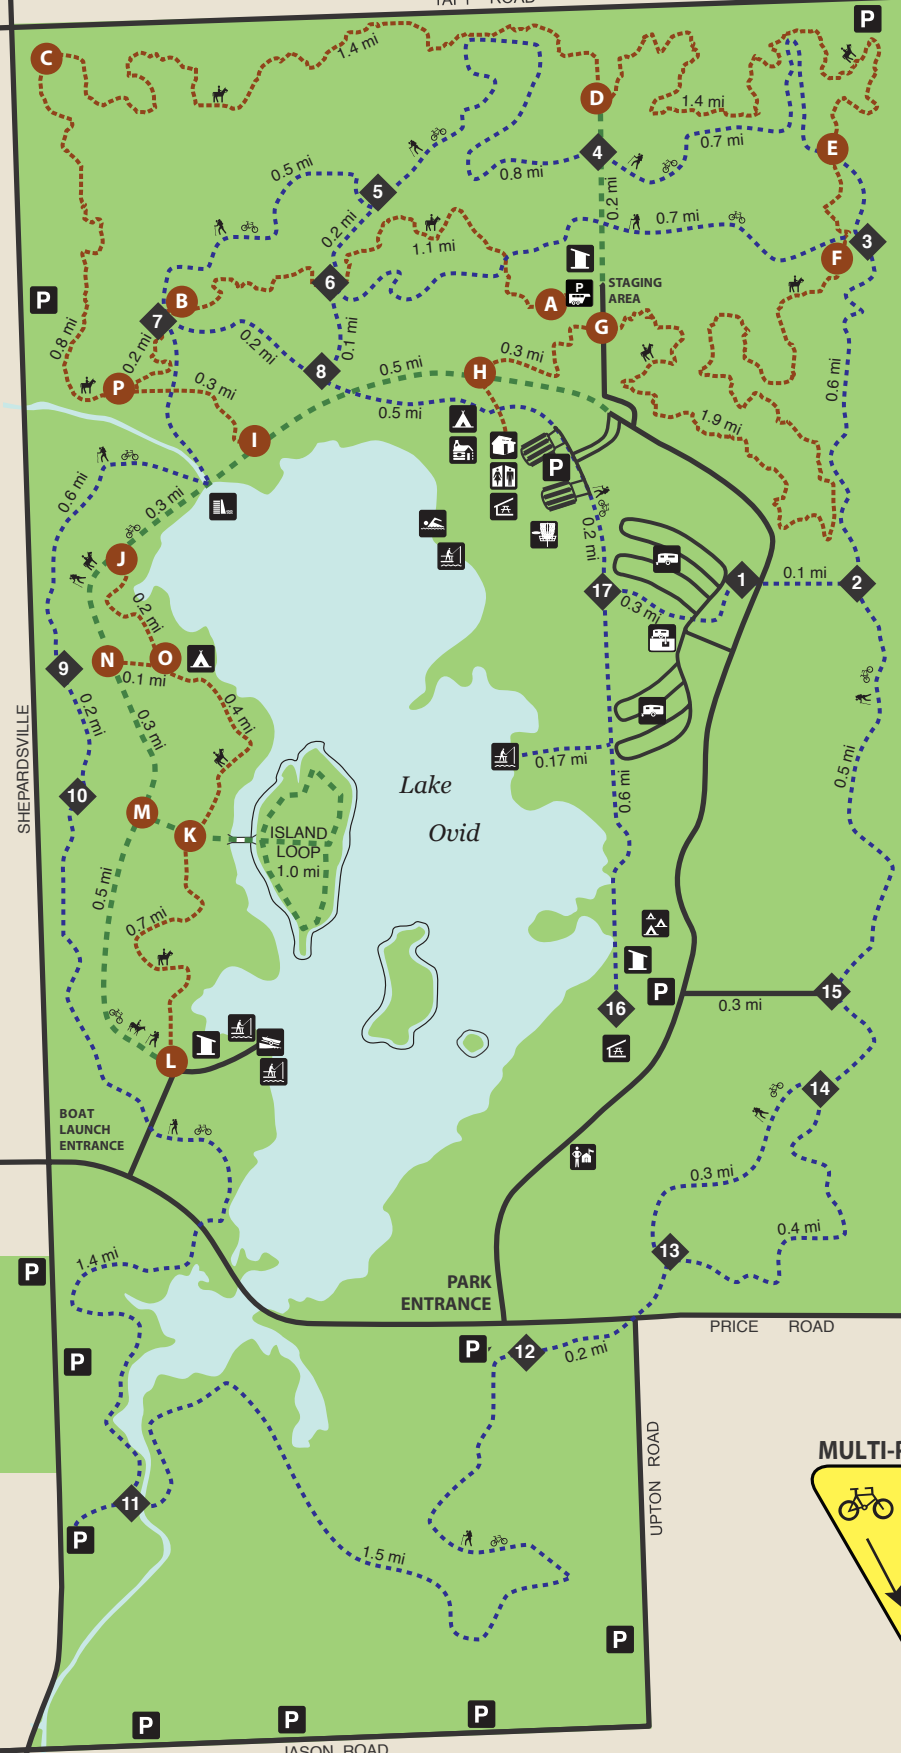

# Sleepy Hollow State Park

TAFT ROAD

**TRAIL MARKER KEY**

**4** ← Number indicates present location

**MAP**

**5** ← Next intersection

**7** ← Direction to next intersection

- BEACH
- BOAT LAUNCH
- CABIN
- RUSTIC CABIN
- HIKE-IN CAMPSITE
- GROUP CAMPSITE
- CAMPGROUND
- EQUESTRIAN TRAILHEAD
- FISHING PIER
- OUTHOUSE
- PARK HEADQUARTERS
- PARKING
- PICNIC SHELTER
- RESTROOMS
- DISC GOLF COURSE
- ROAD
- HIKE/BIKE TRAIL
- HORSE TRAIL
- HIKE/BIKE/HORSE TRAIL