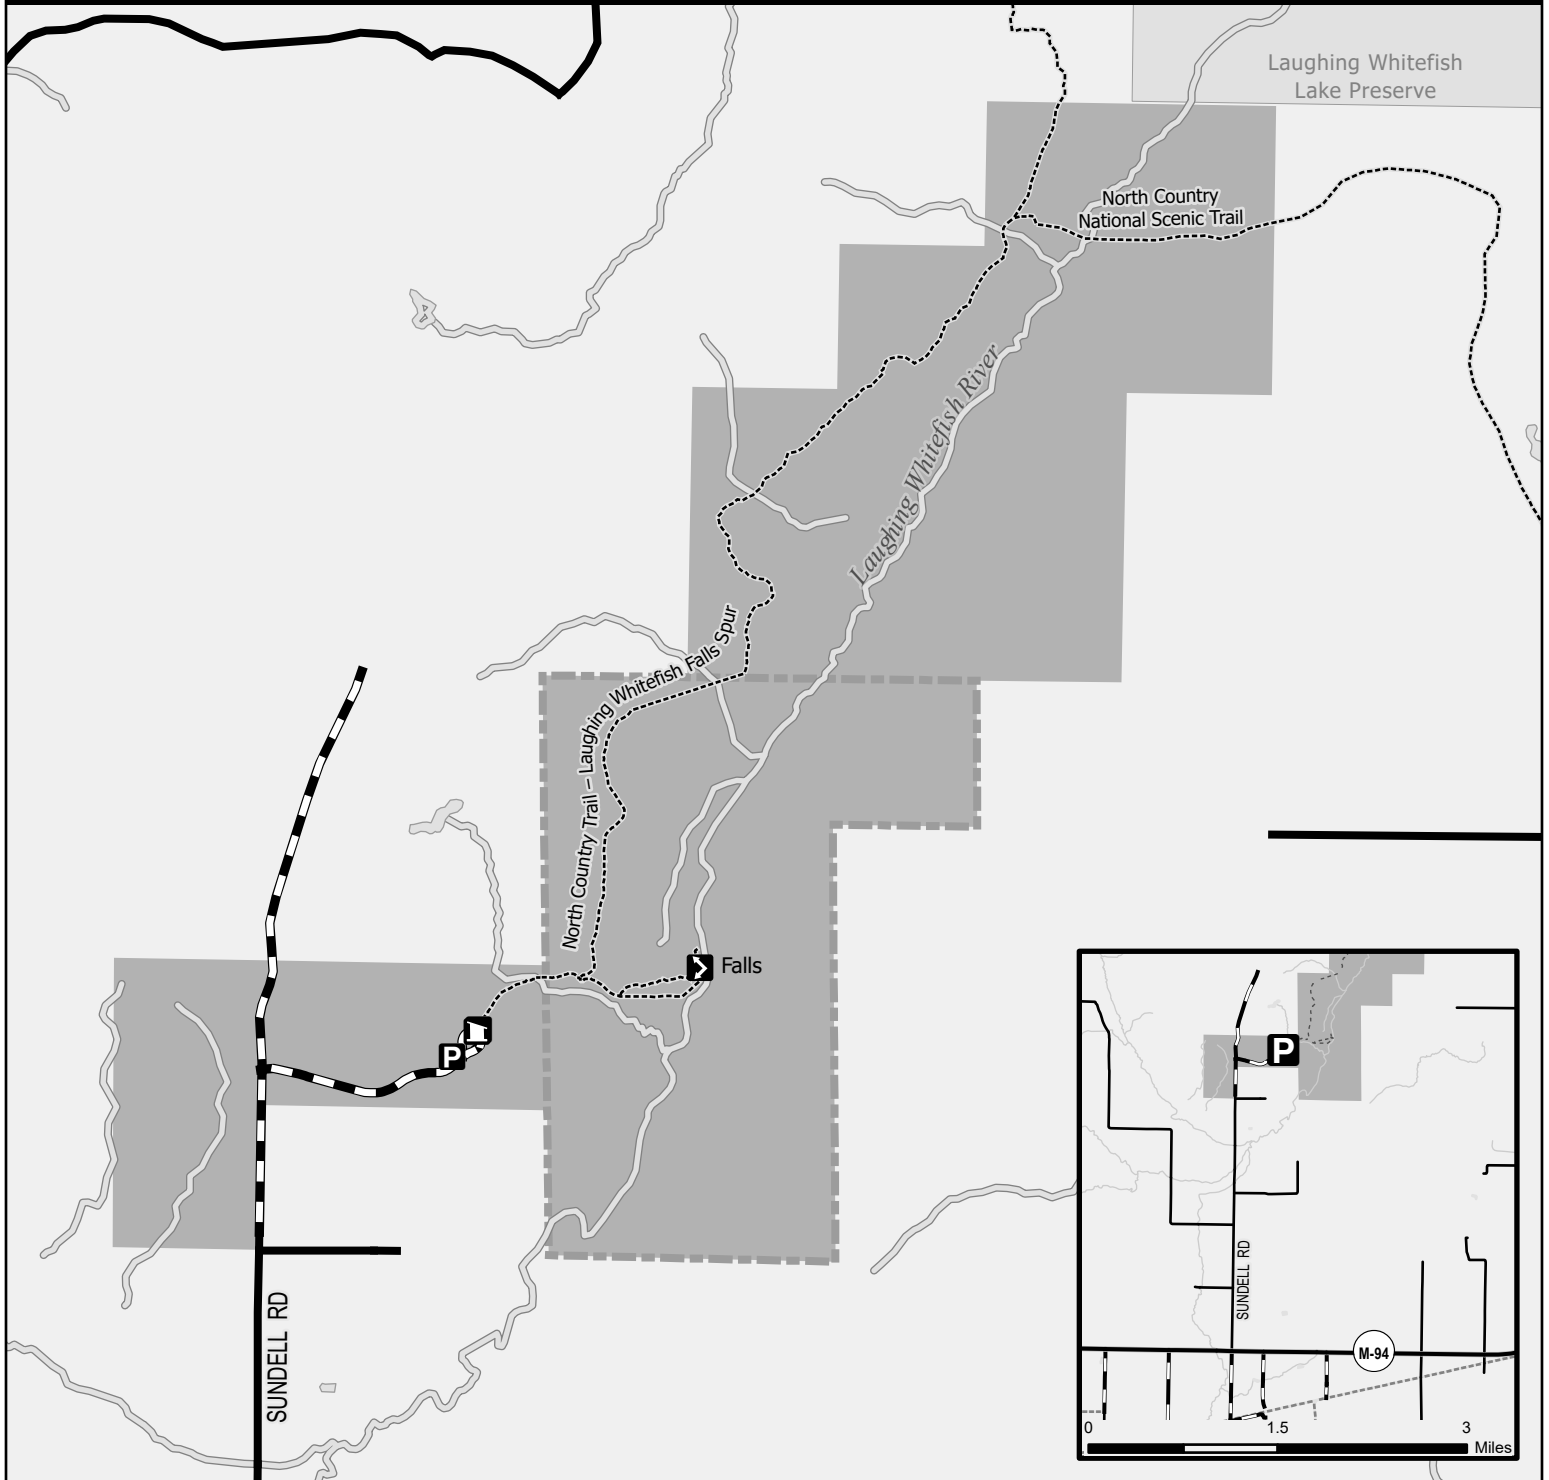

Laughing Whitefish Falls State Park

MICHIGAN DEPARTMENT OF NATURAL RESOURCES

- State Park Boundary
- Waterbody
- Natural Area Boundary

- Paved Road
- Gravel Road
- Trail

- Parking Area
- Observation Platform
- Vault Toilet