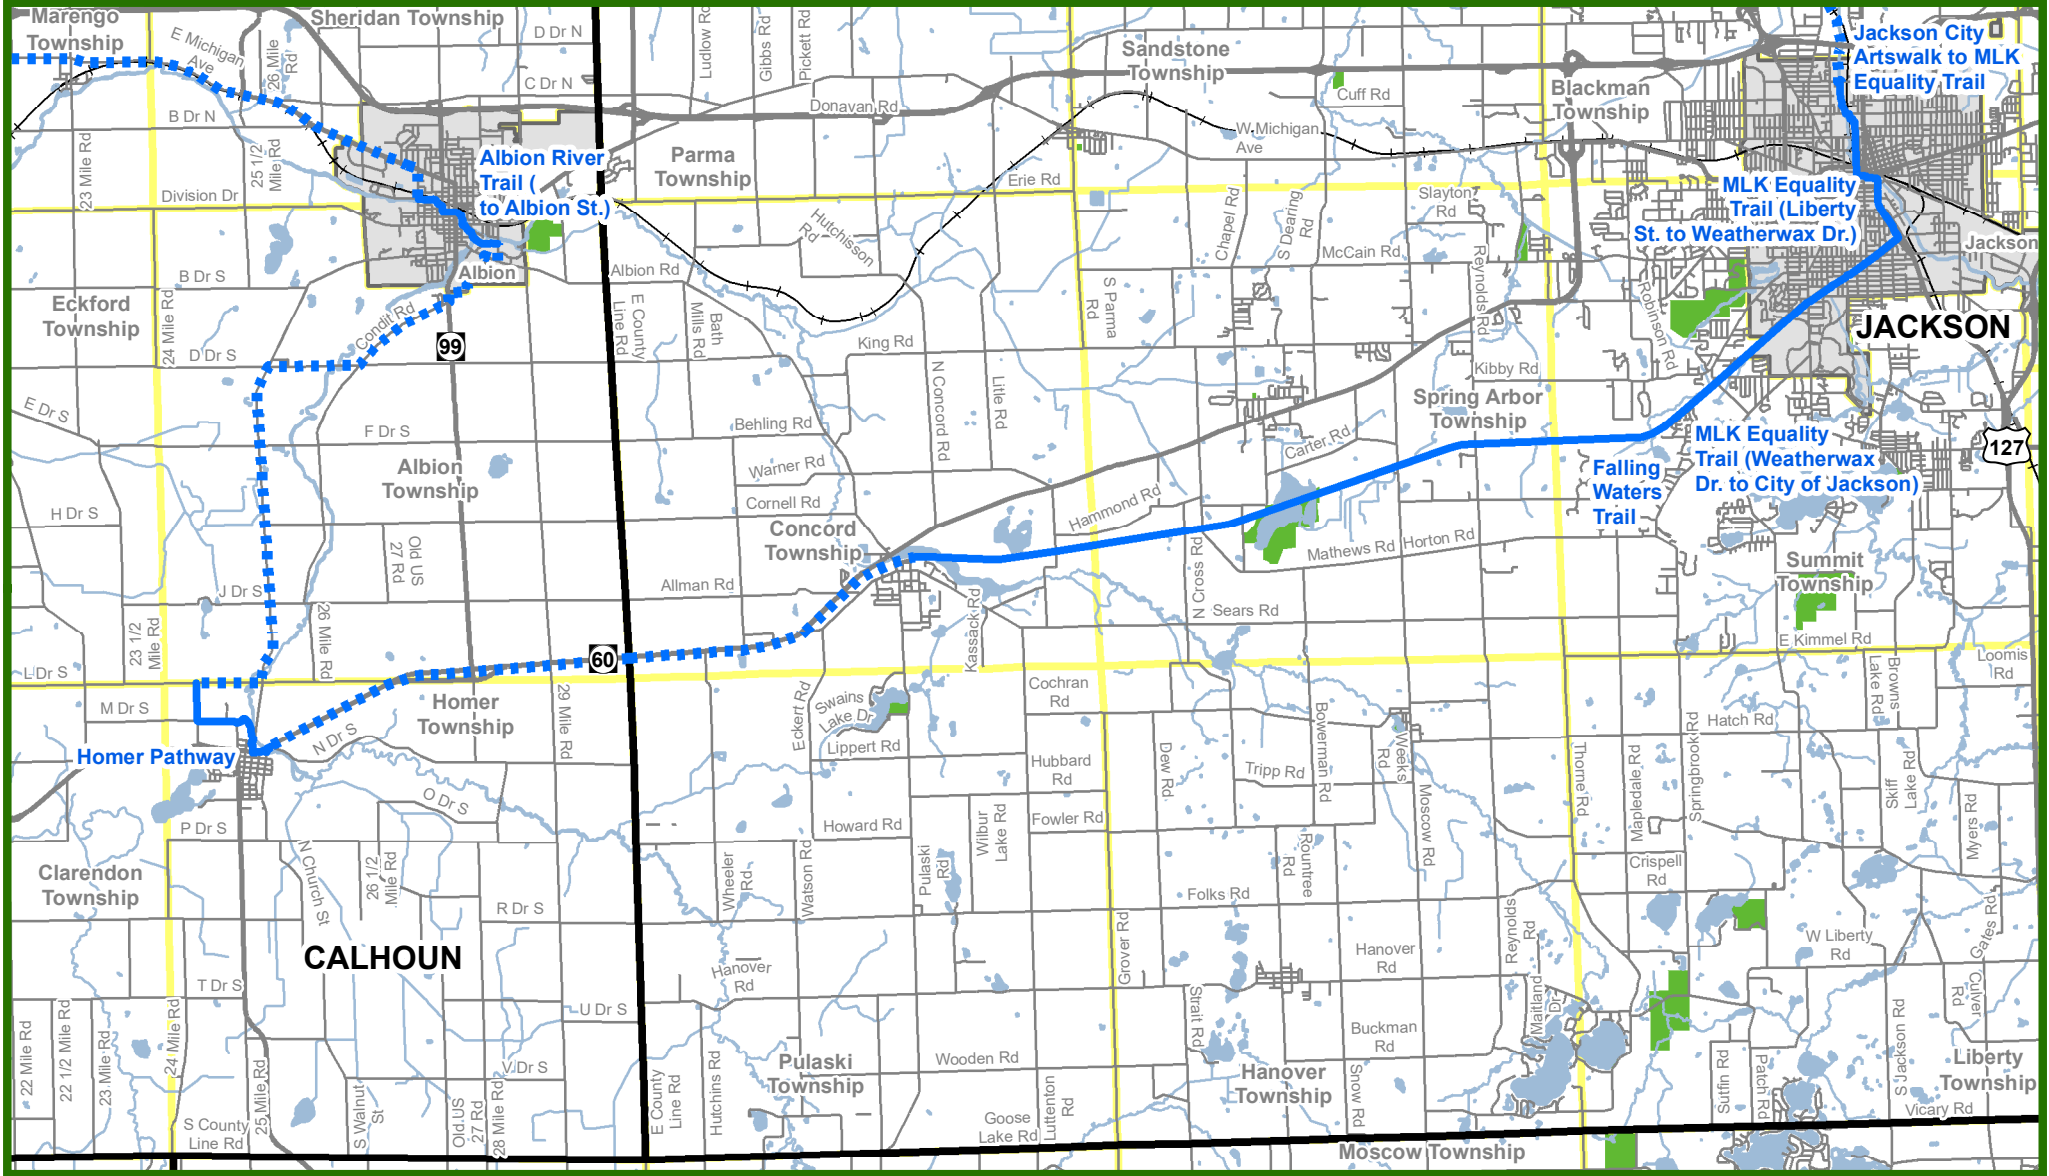

Michigan's Iron Belle Trail - Two Routes, One Great Trail

Albion to Homer Bike Path - Concord - Falling Waters Trail

**** The illustrated hike and bicycle trail connections will rely upon partnership opportunities. ****

February 2018
 Michigan Department of Natural Resources
 Forest Resources Division
 Resource Assessment Section

- | | | | | |
|-------------------------------|---|-------------|---|-----------------|
| Hiking Trail | + | Railroad | ▭ | County |
| — Hiking - Existing Trail | — | River | ▭ | City or Village |
| - - - Hiking - Proposed Trail | ▭ | Lake | ▭ | Township |
| Road Type | ▭ | Public Land | | |
| — Highway | ▭ | | | |
| — Paved Road | | | | |