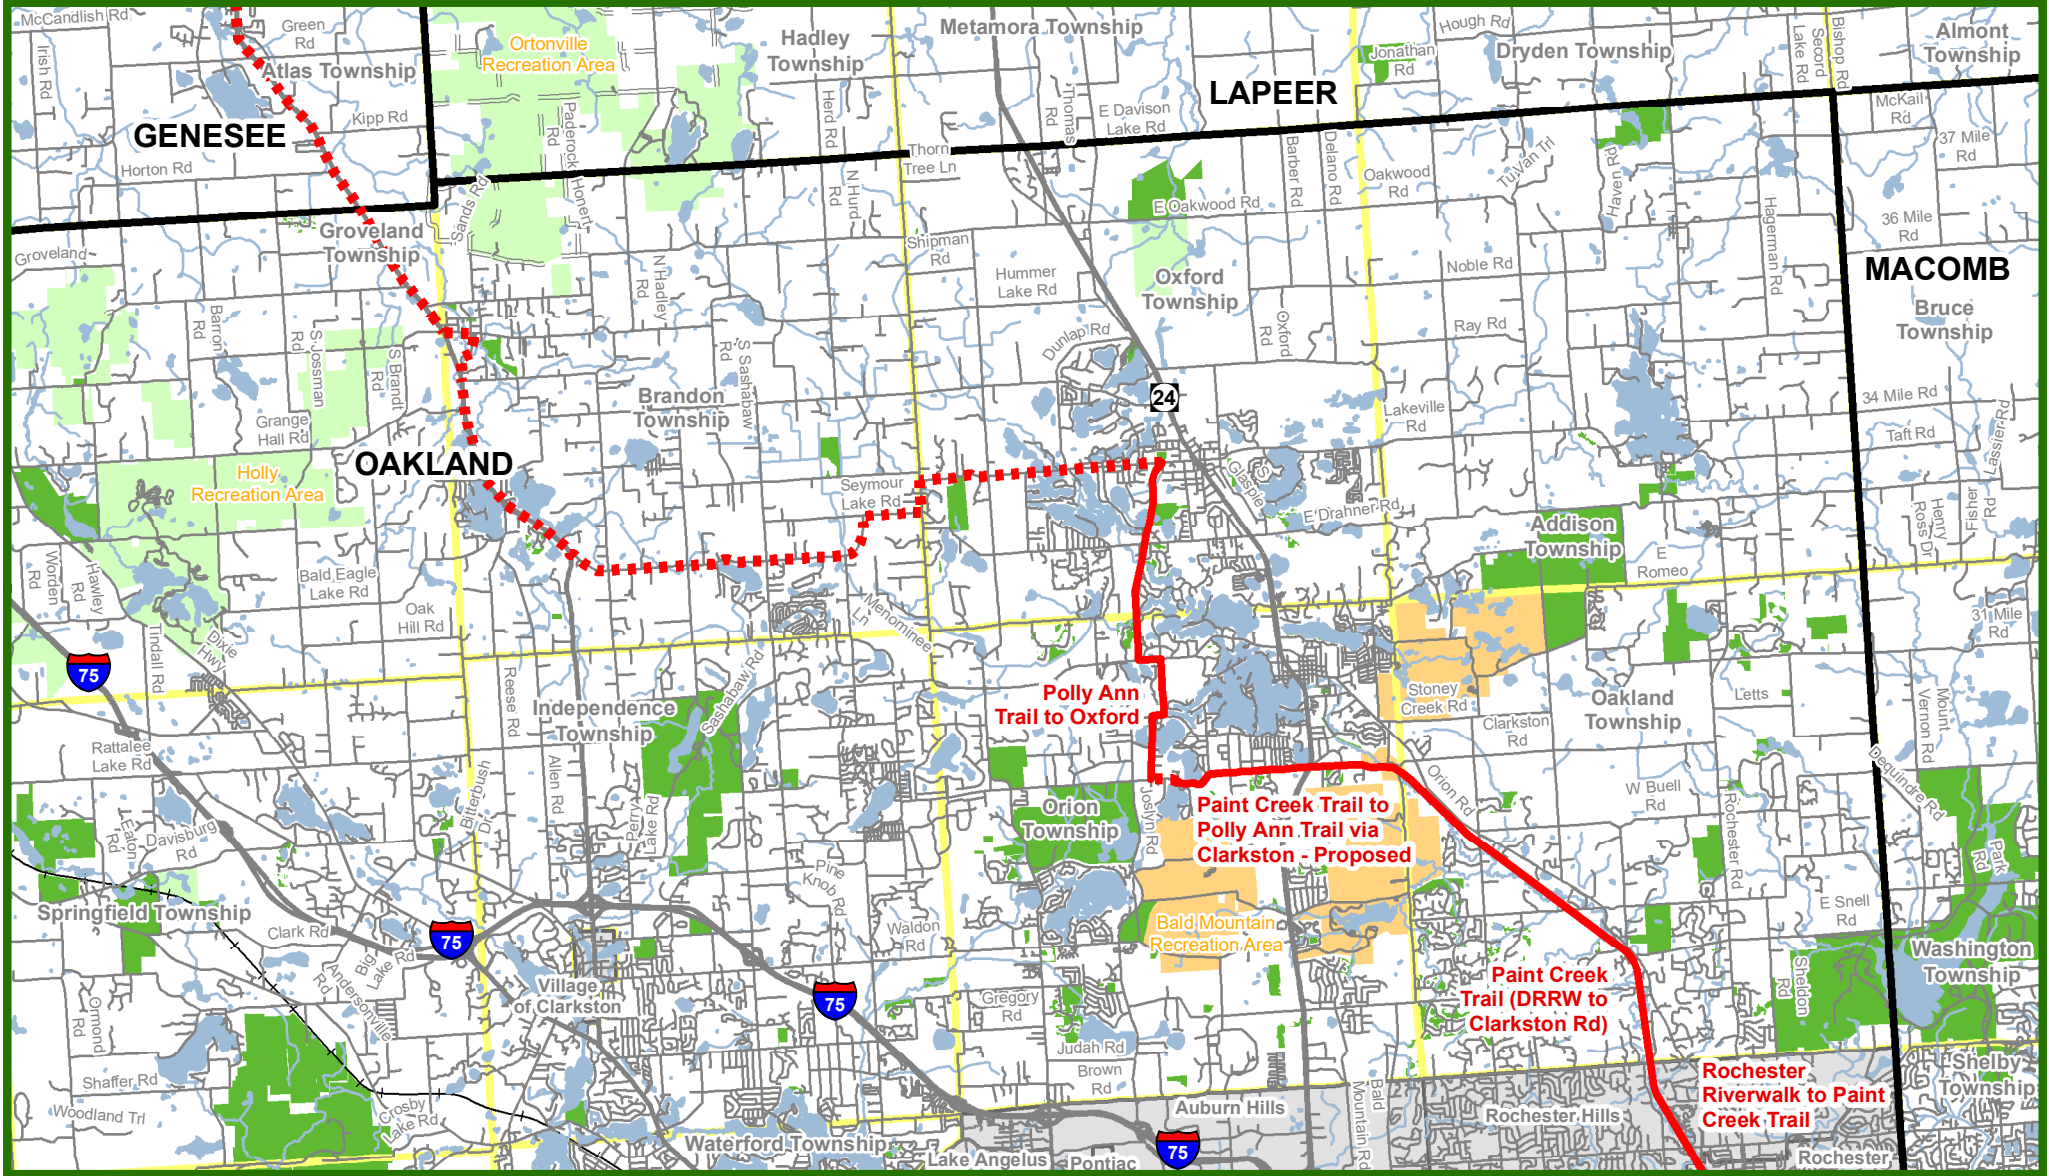

Michigan's Iron Belle Trail - Two Routes, One Great Trail

Rochester Hills - Paint Creek Trail - Lake Orion - Oxford - Ortonville - Goodrich

** The illustrated hike and bicycle trail connections will rely upon partnership opportunities. **

February 2018
 Michigan Department of Natural Resources
 Forest Resources Division
 Resource Assessment Section

- | | | |
|-------------------------------|-----------------------|-------------------|
| Biking Trail | — Gravel Road | ■ Public Land |
| — Biking - Existing Trail | + Railroad | ■ City or Village |
| - - - Biking - Proposed Trail | — River | ■ Township |
| Road Type | — Lake | ■ County |
| — Highway | — State Park Boundary | |
| — Paved Road | ■ State Land | |