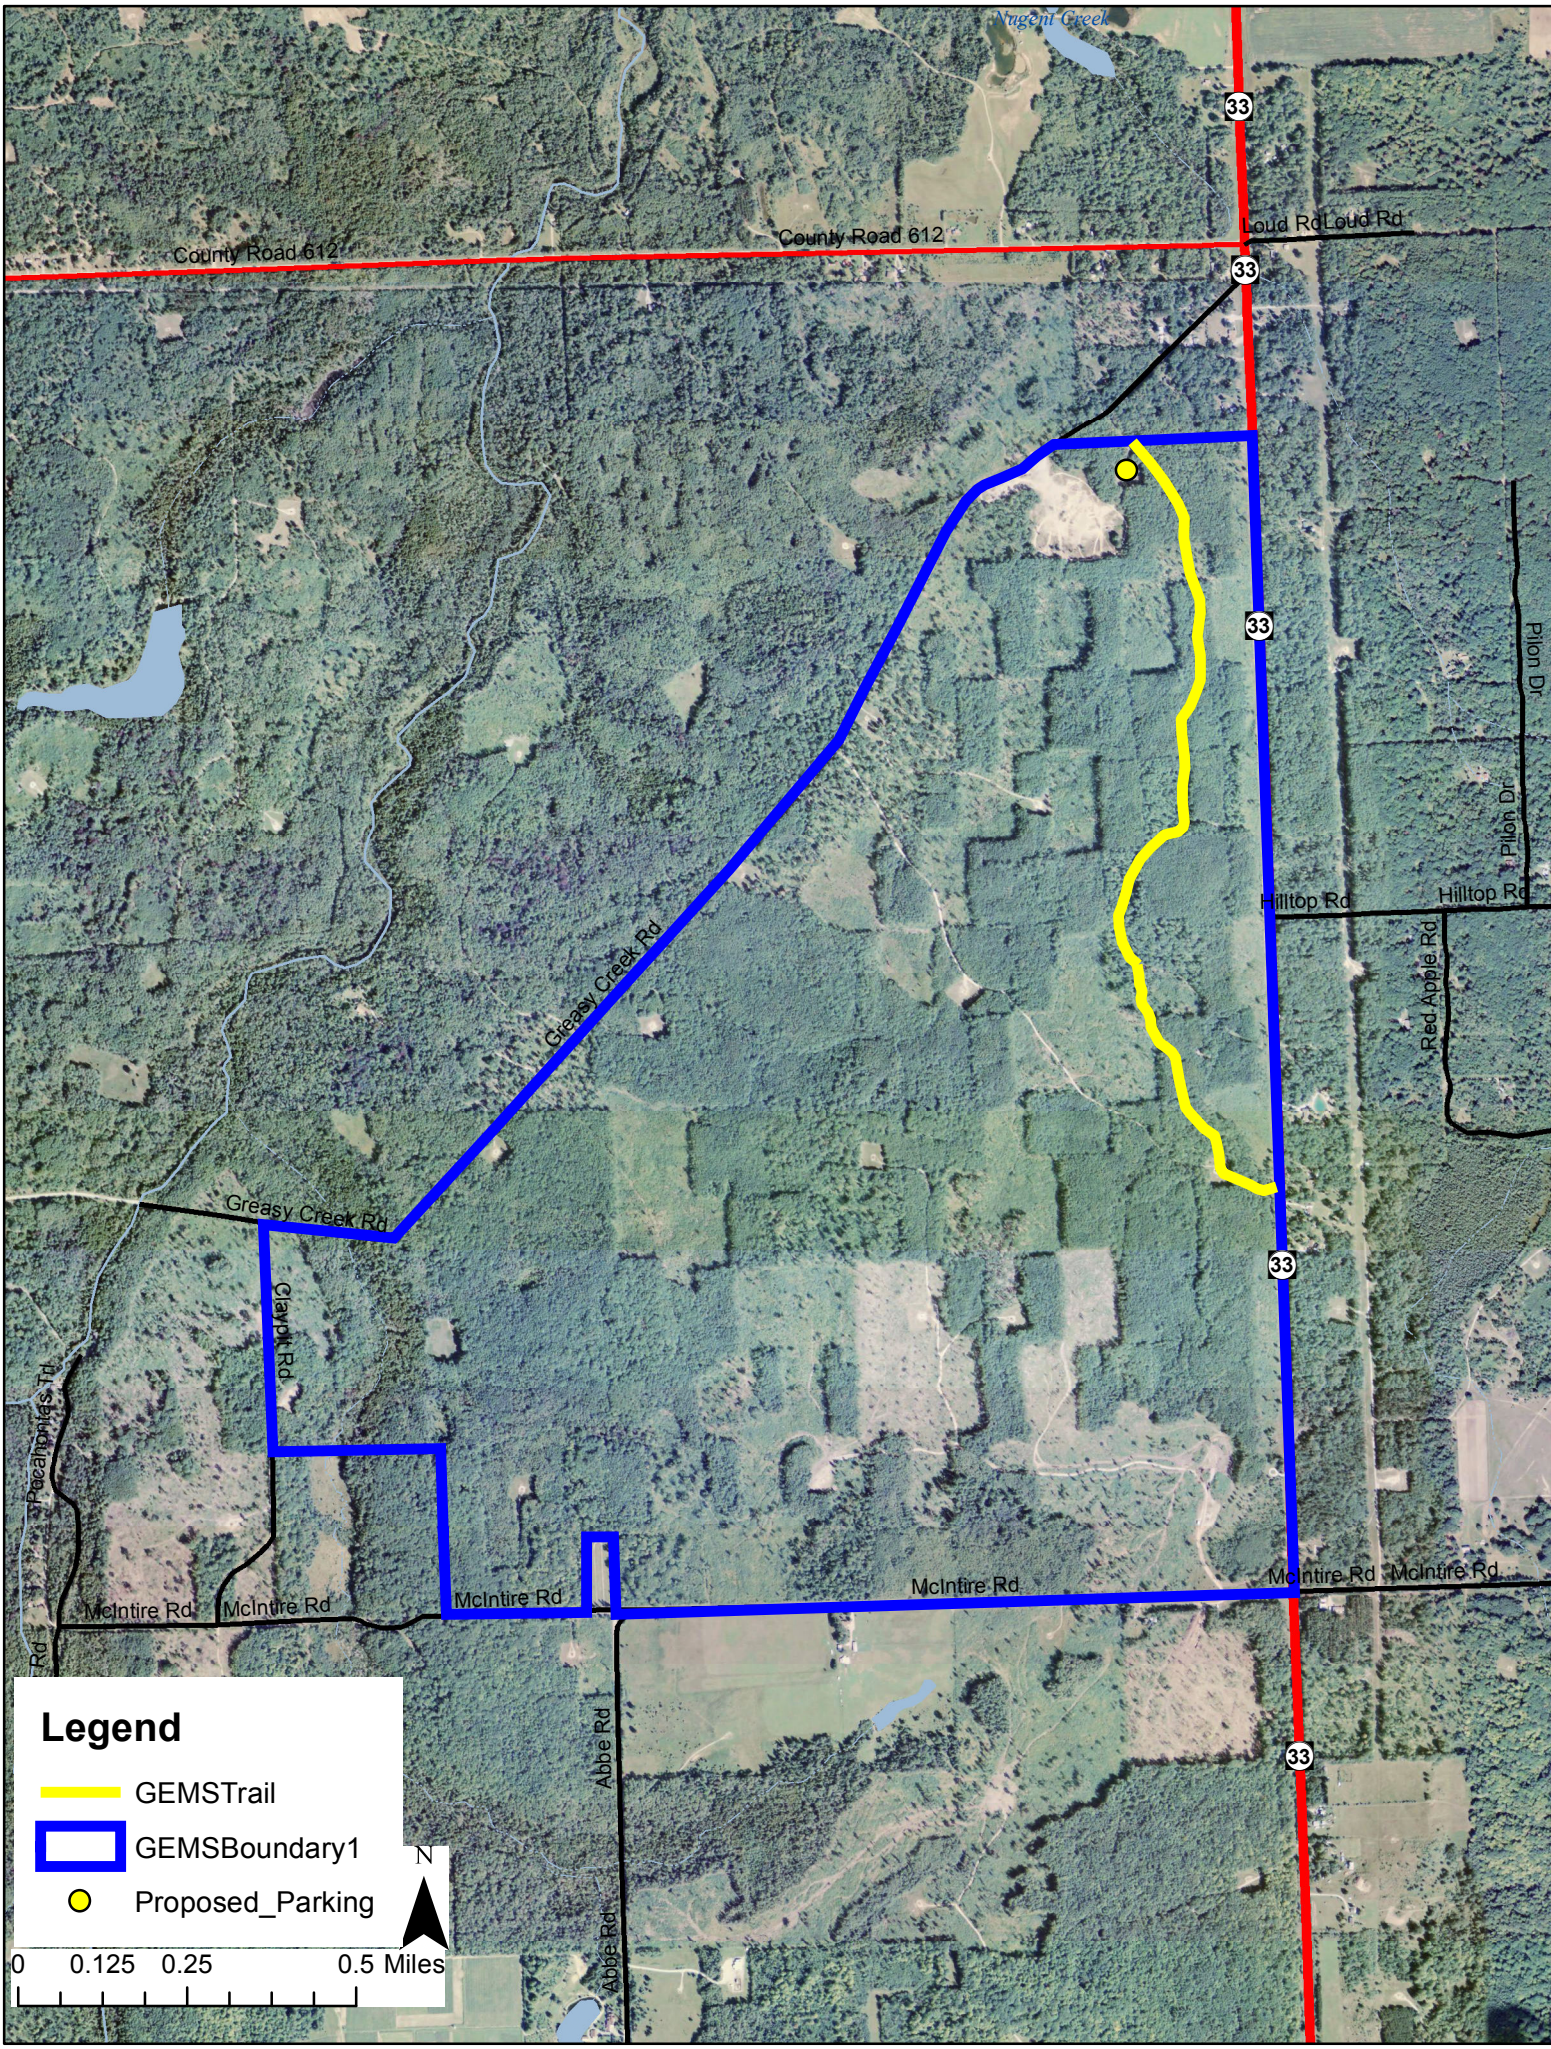

Legend

- GEMSTrail
- GEMSBoundary1
- Proposed_Parking

Legend

-  GEMSTrail
-  GEMSBoundary1
-  Proposed_Parking

0 0.125 0.25 0.5 Miles