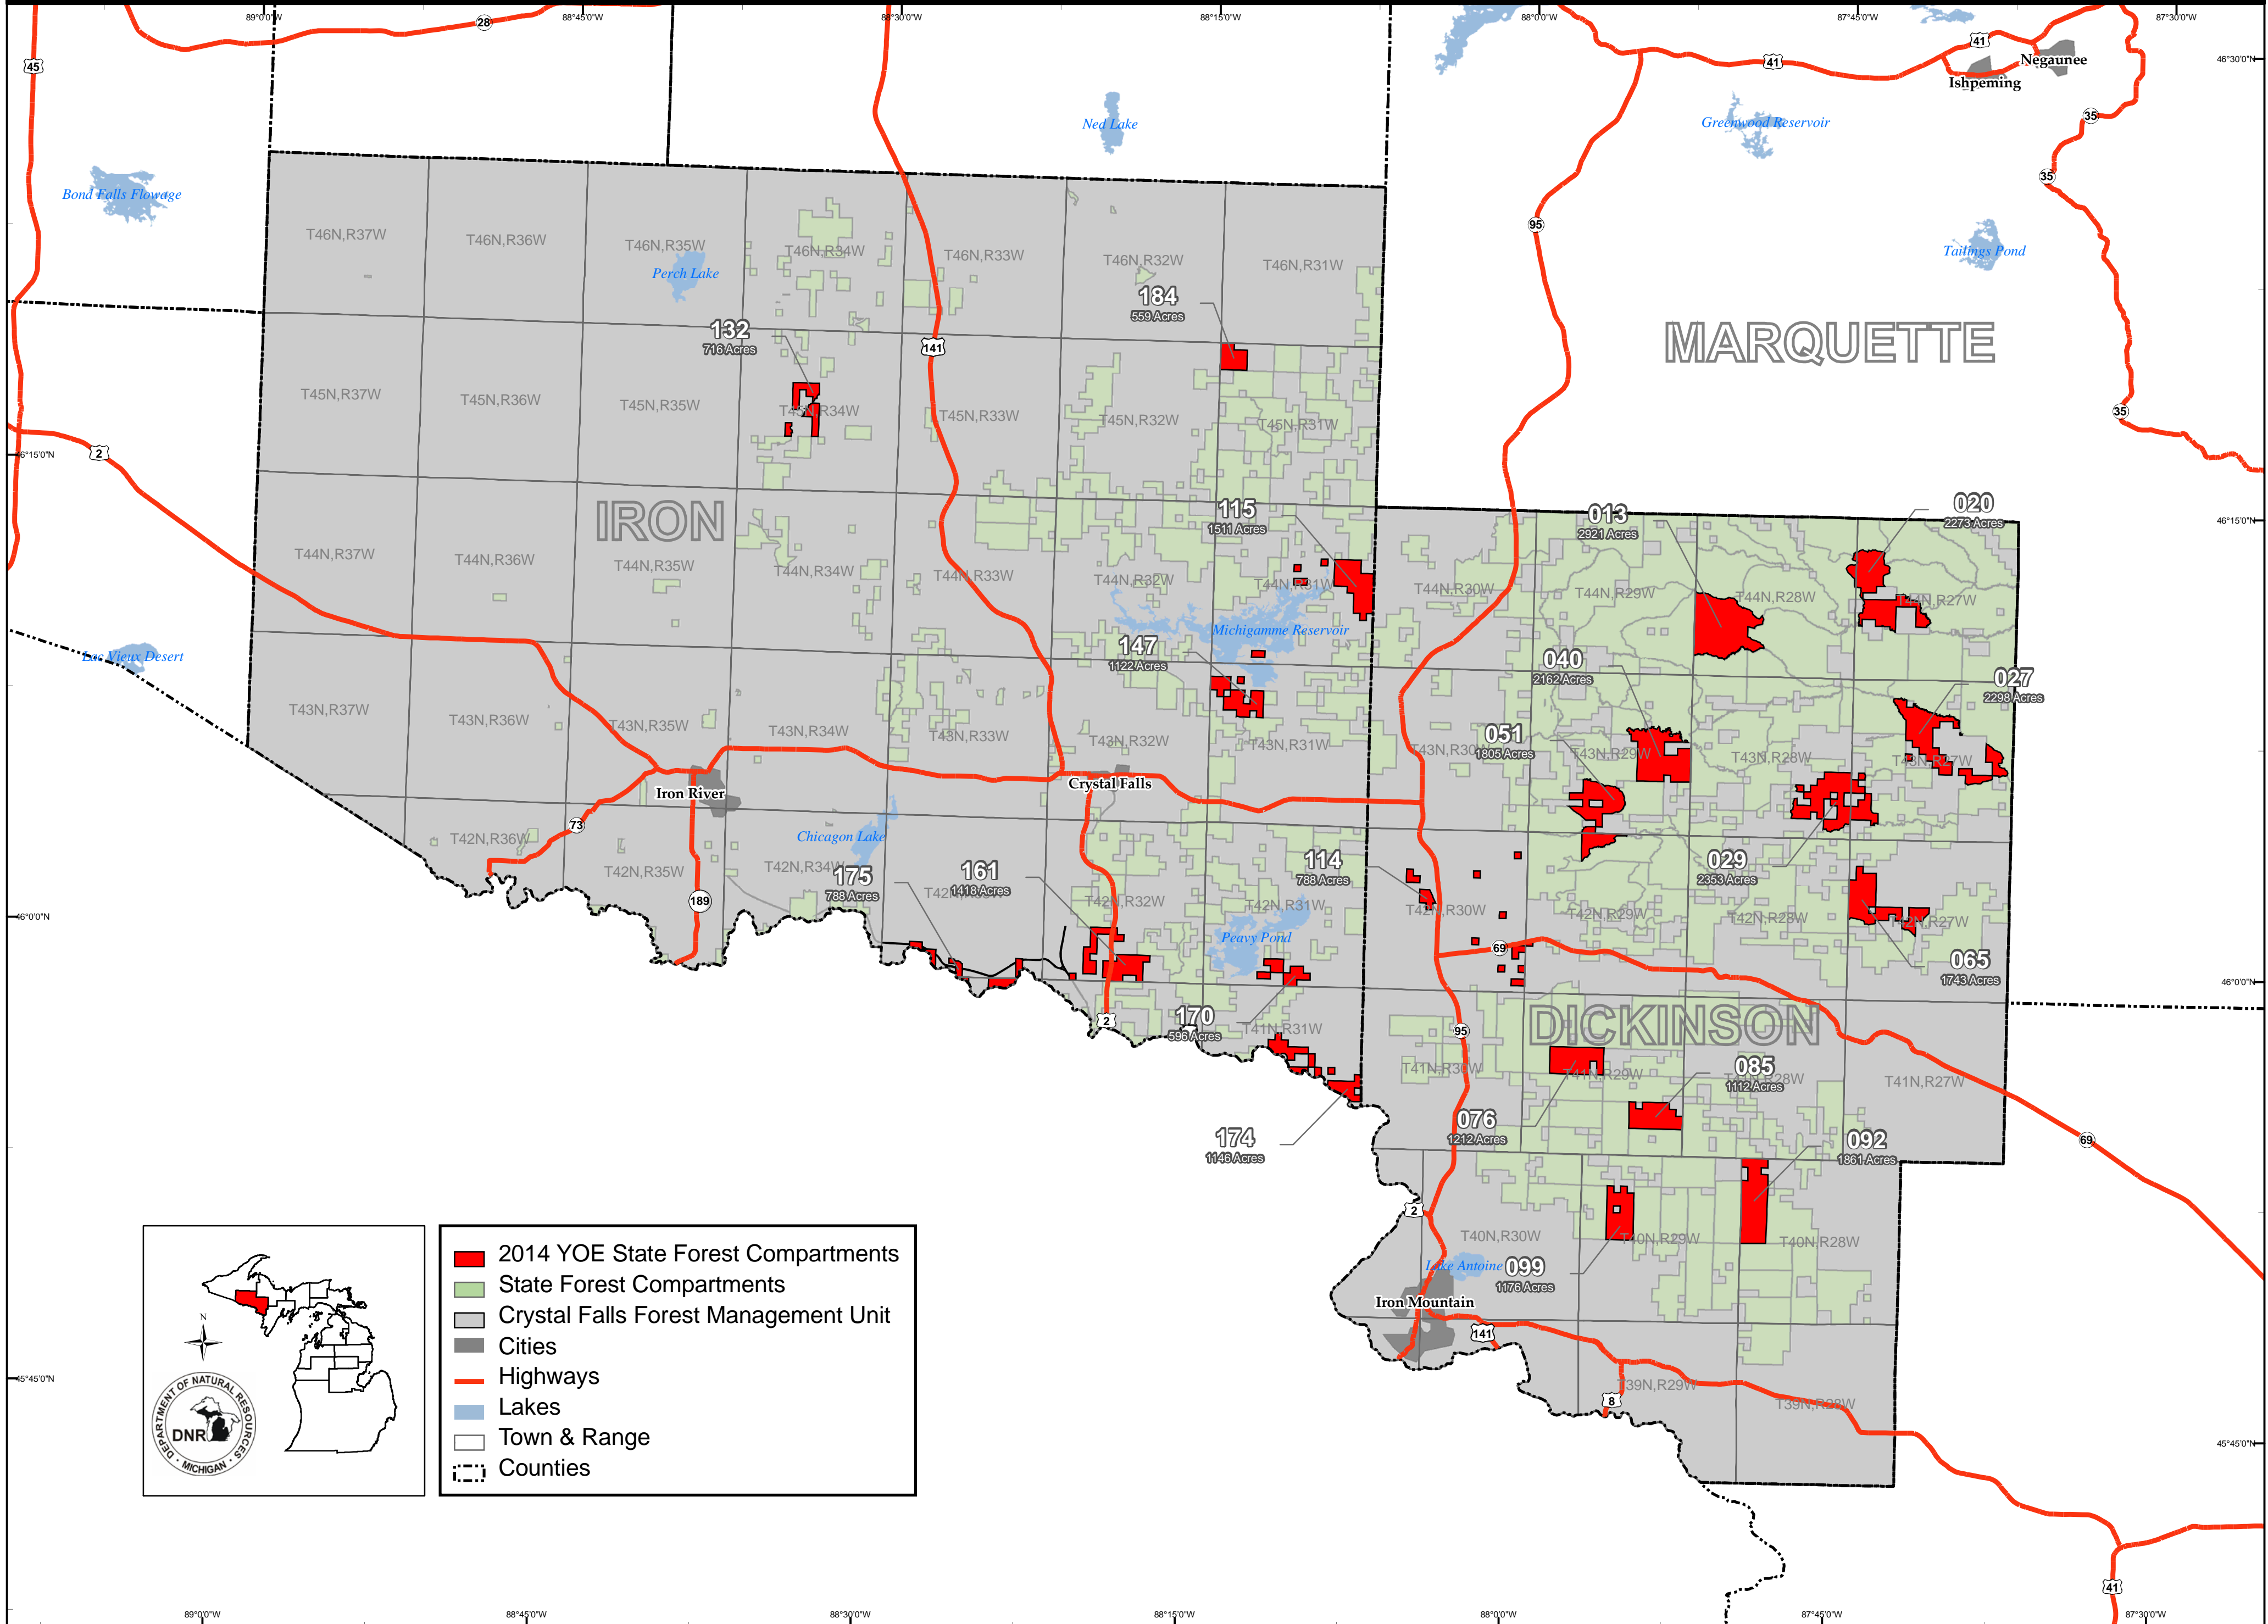

Crystal Falls Management Unit 2014 YOE Compartments

- 2014 YOE State Forest Compartments
- State Forest Compartments
- Crystal Falls Forest Management Unit
- Cities
- Highways
- Lakes
- Town & Range
- Counties