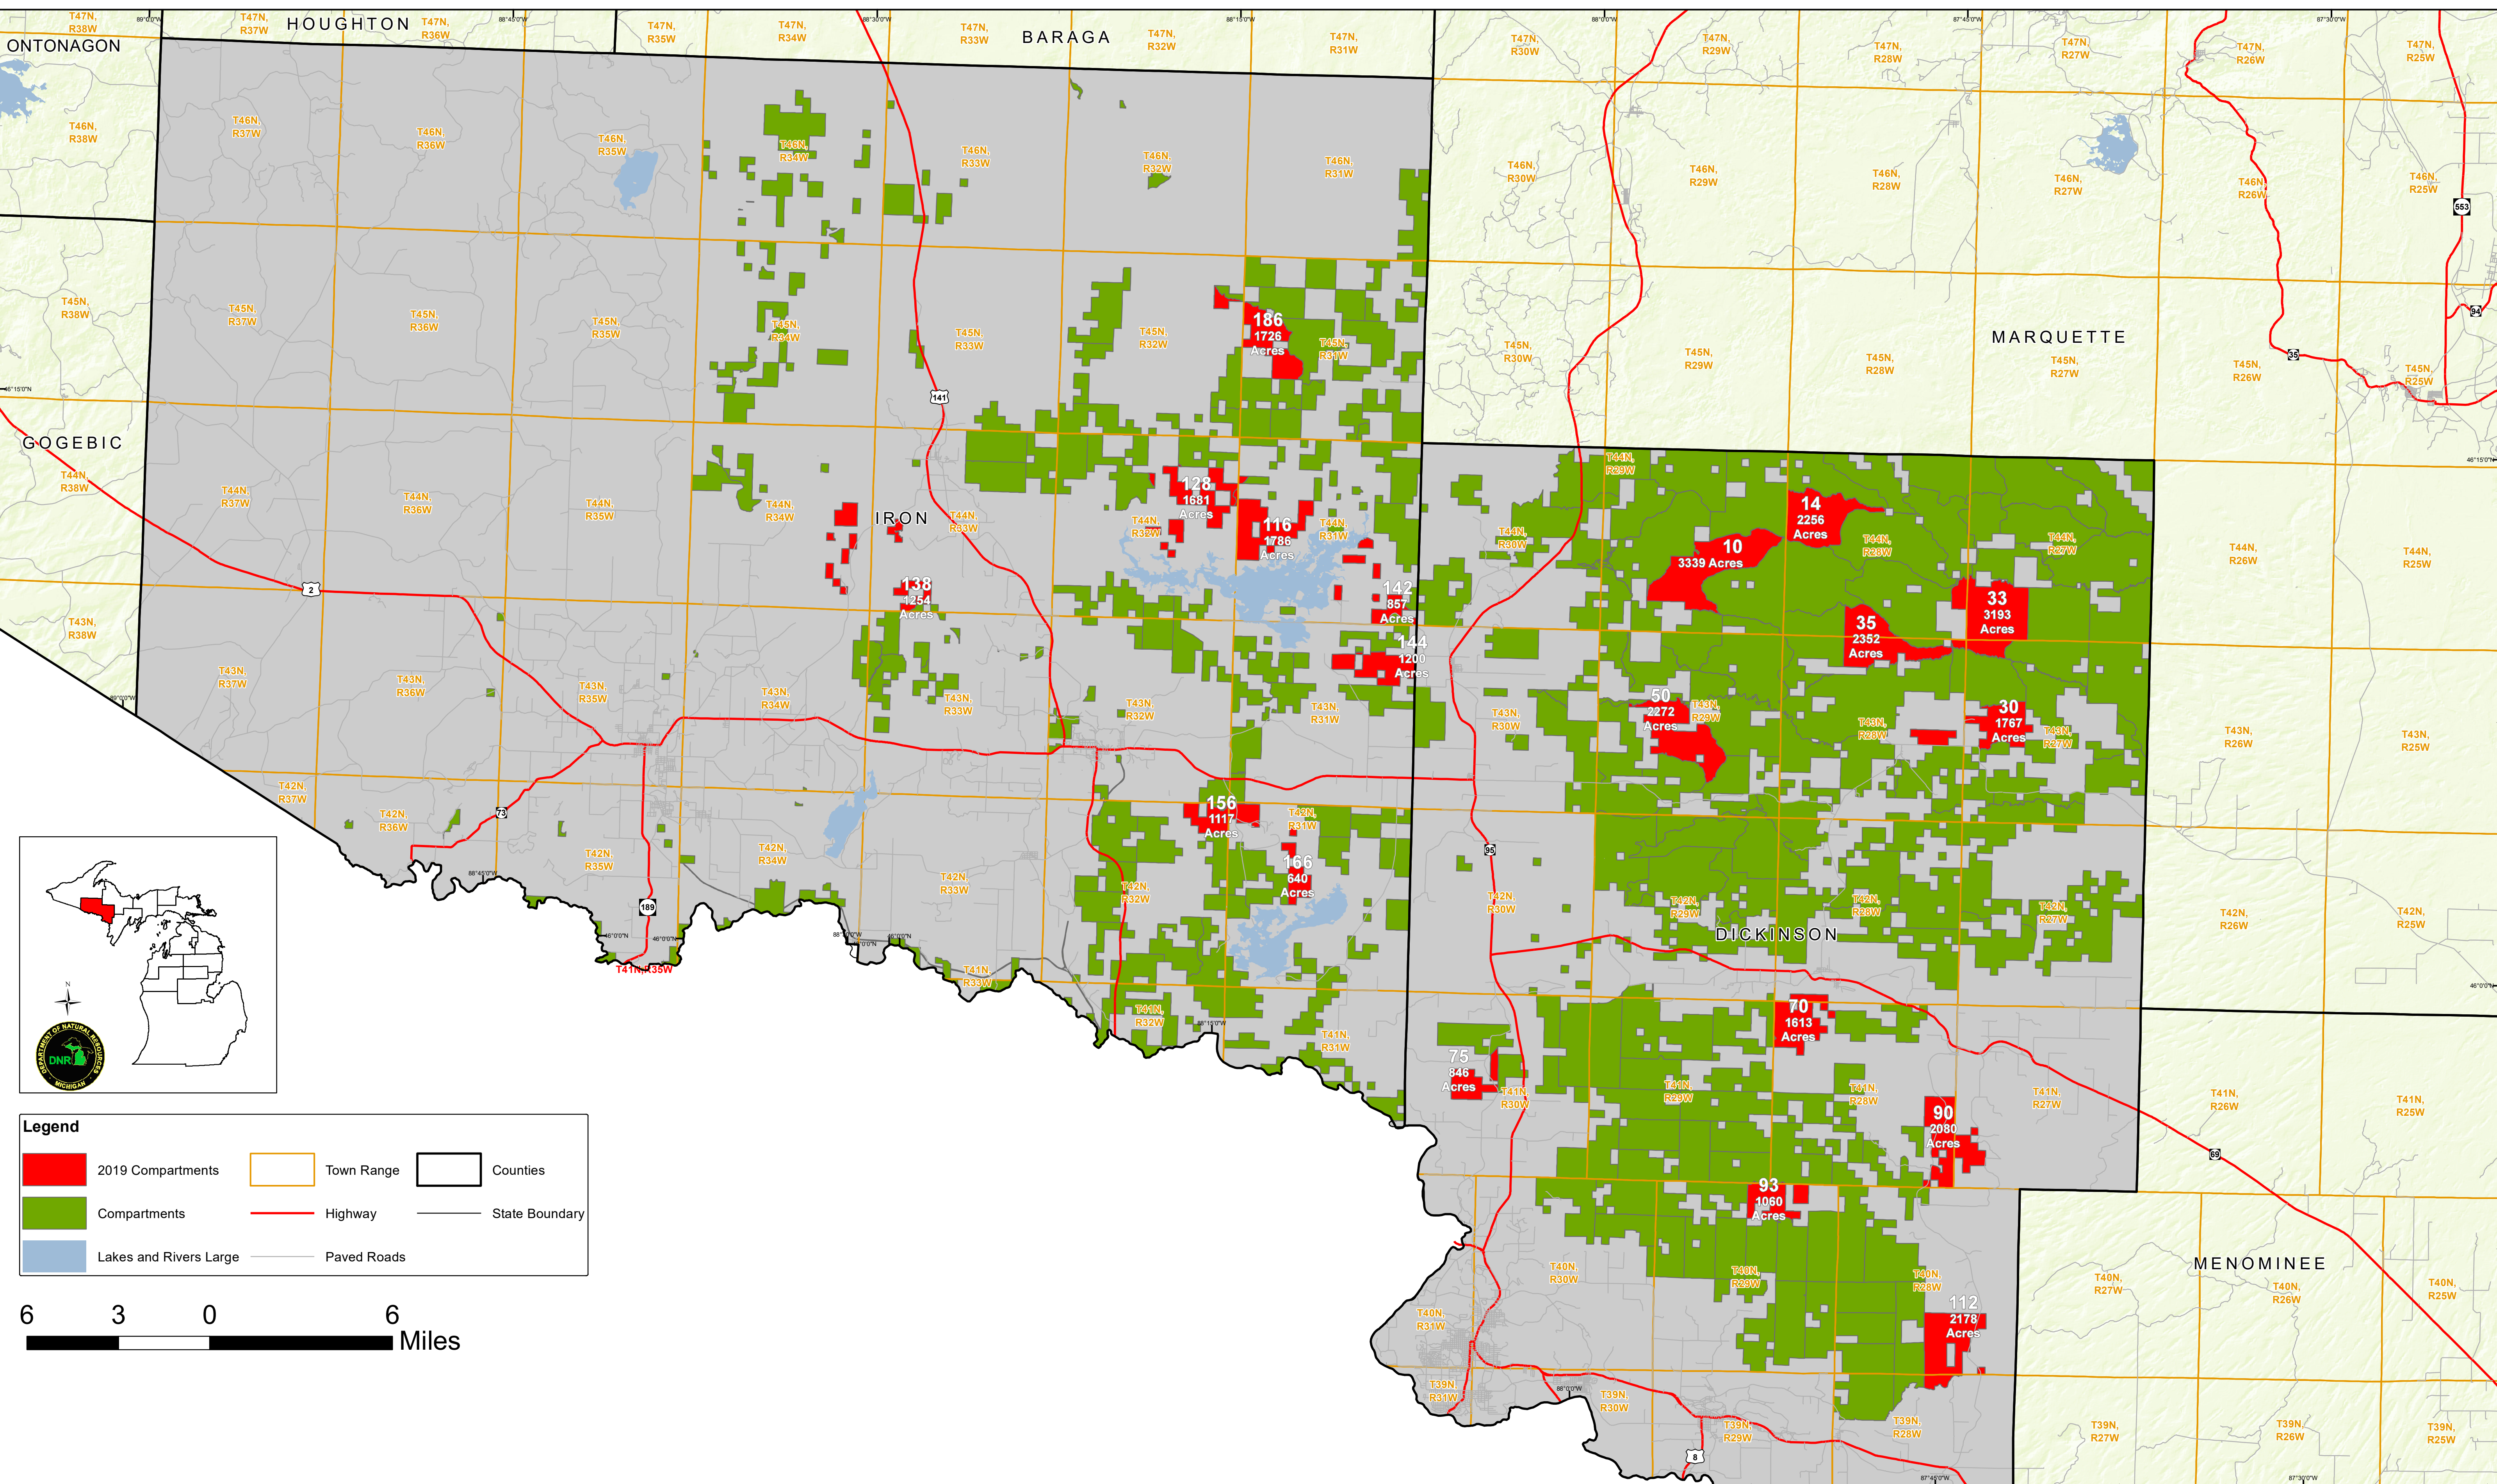

Crystal Falls Management Unit 2019 YOE Compartments

Legend

- 2019 Compartments (Red)
- Compartments (Green)
- Lakes and Rivers Large (Blue)
- Town Range (Orange outline)
- Highway (Red line)
- Paved Roads (Grey line)
- Counties (Black outline)
- State Boundary (Black outline)