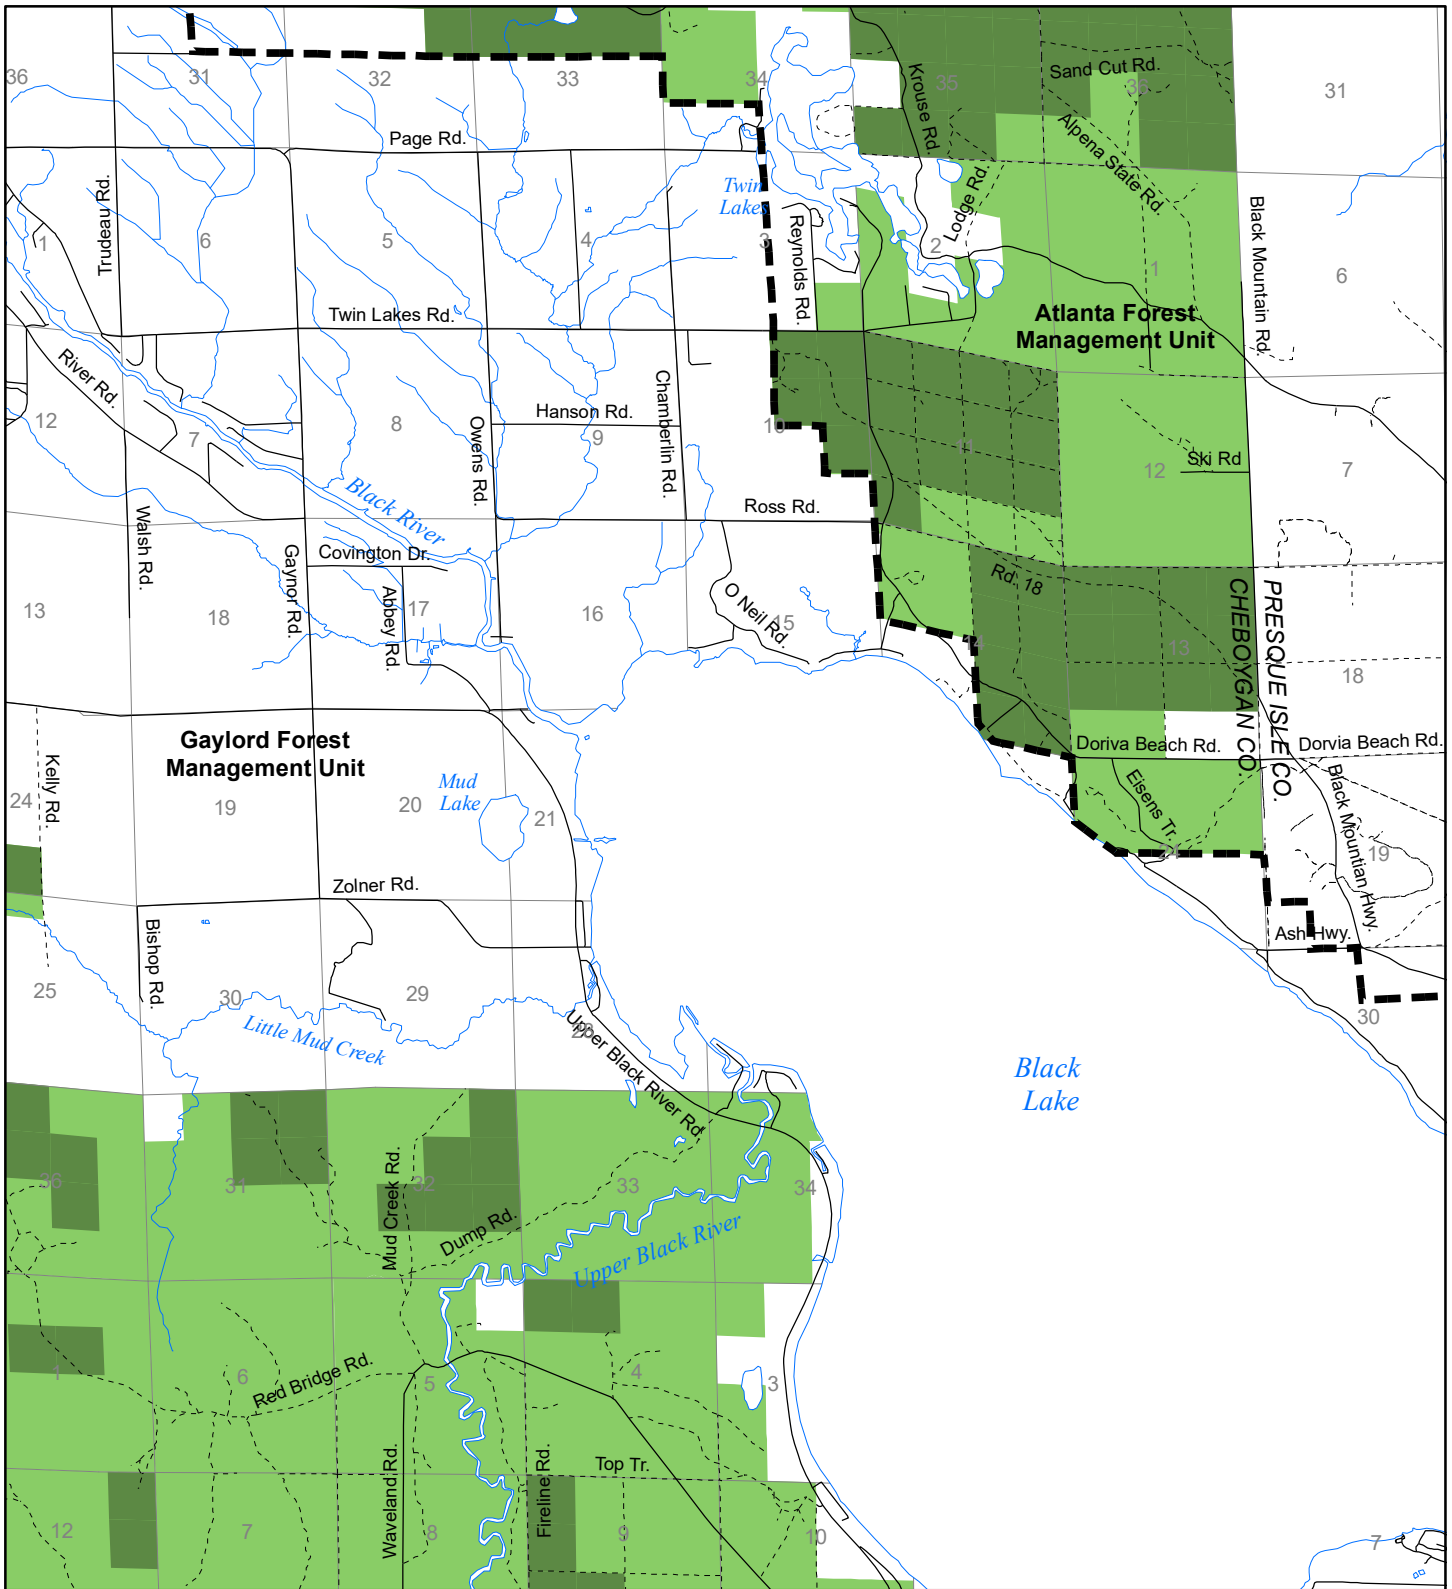

Fuelwood Collection  
 Cheboygan County  
**T36N, R01E**

- State land open to fuelwood collection
- State land closed to fuelwood collection

Effective: April 1, 2017

0  1  
 MILE  
 03/07/2017

N

DEPARTMENT OF NATURAL RESOURCES  
 DNR  
 MICHIGAN