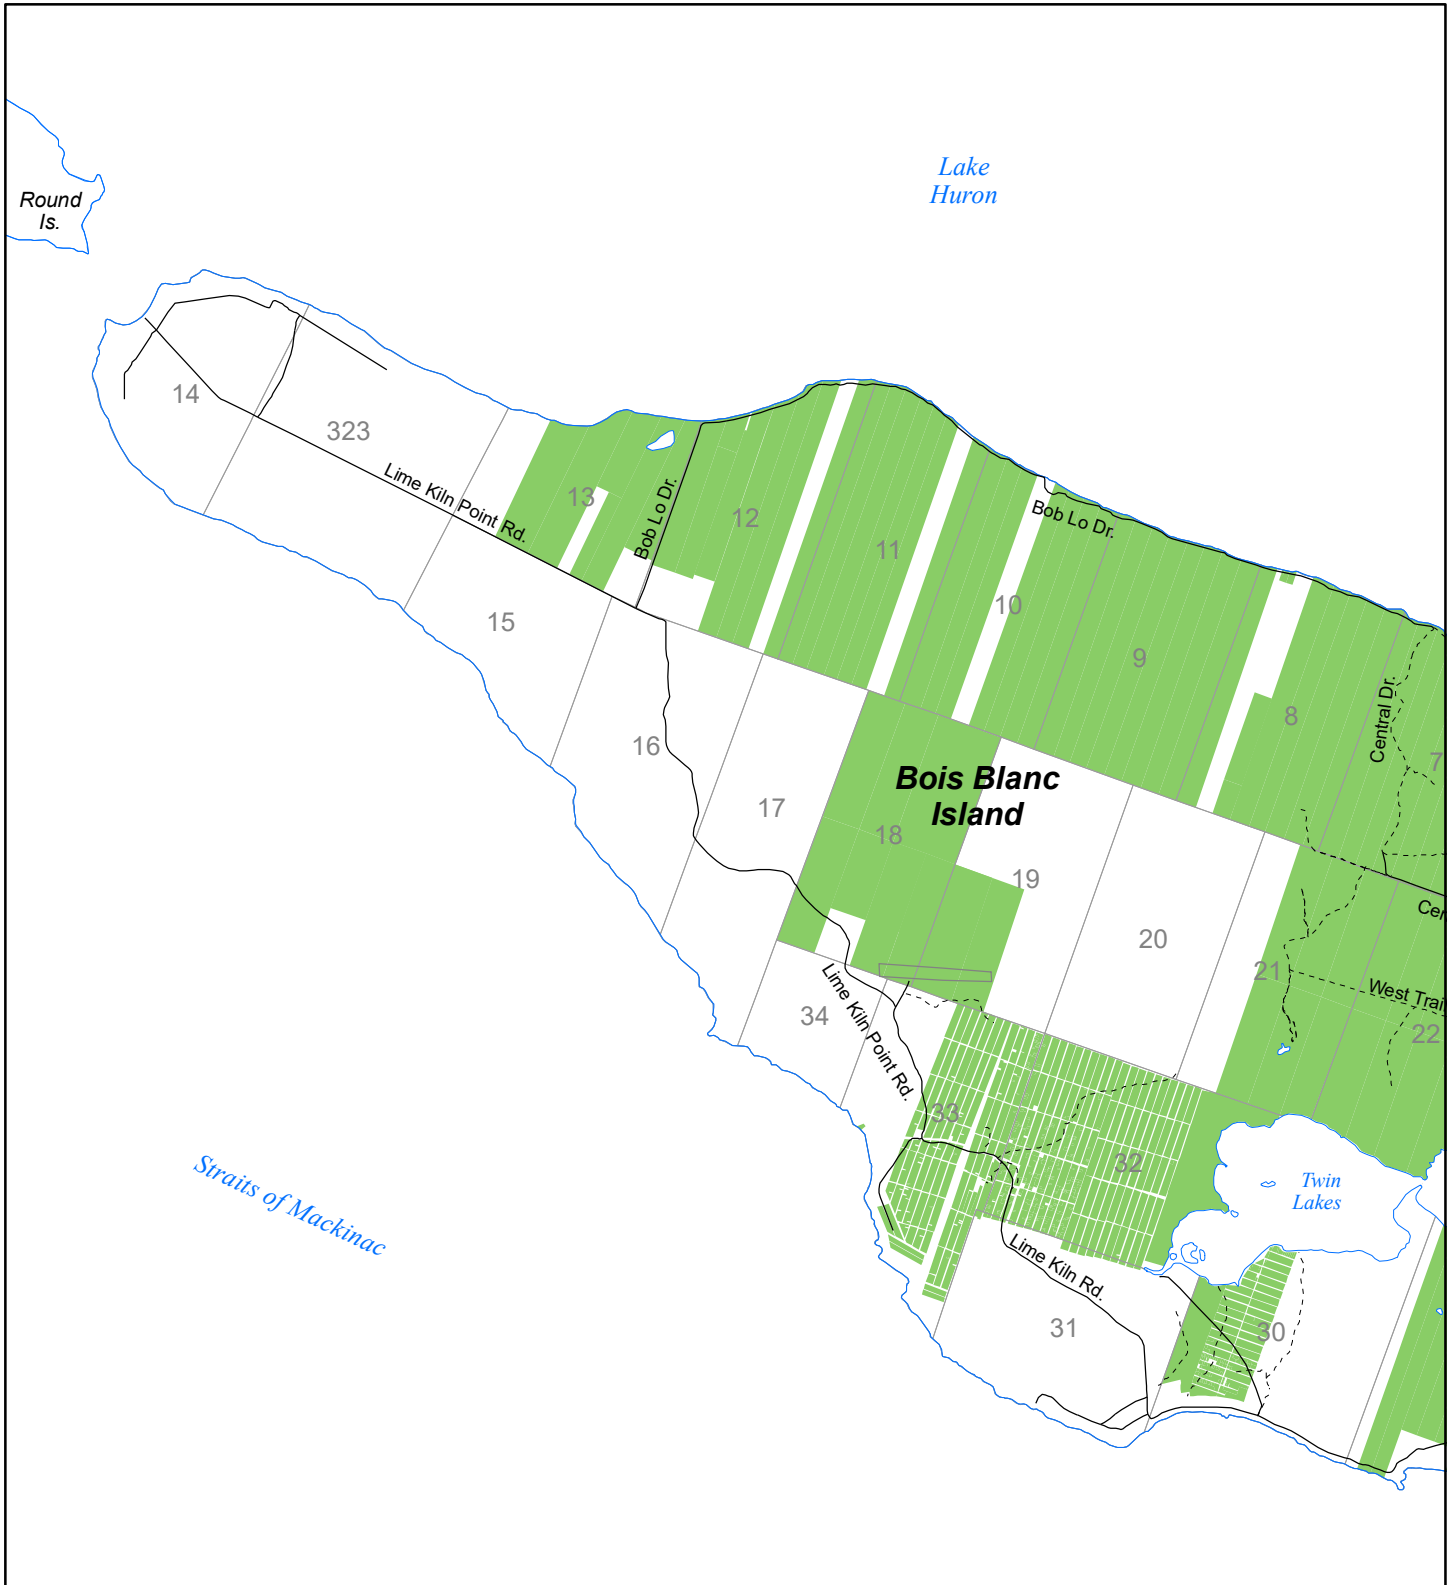

Fuelwood Collection
Mackinac County
Bois Blanc Island (West)

-  State land open to fuelwood collection
-  State land closed to fuelwood collection

Effective: April 1, 2017

03/08/2017