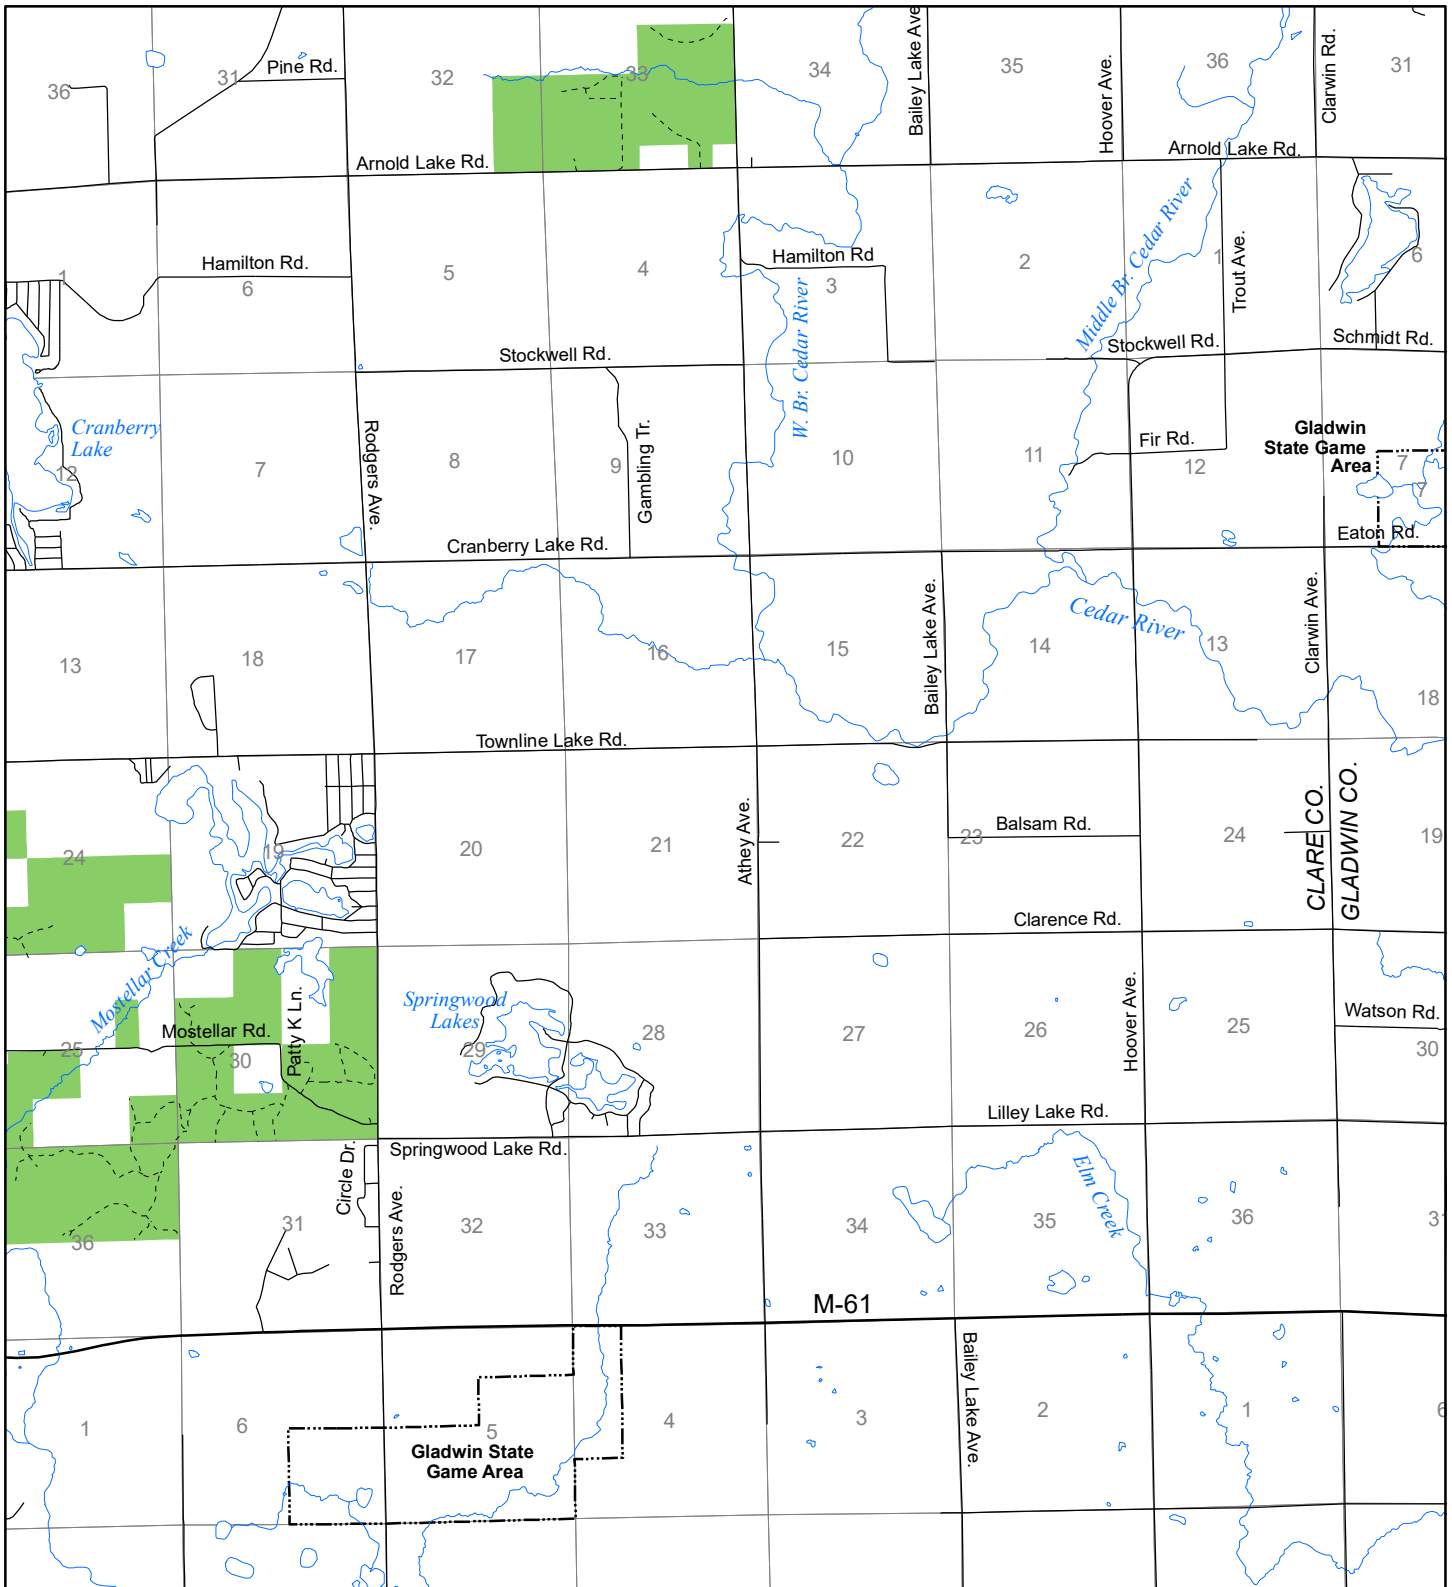

# Fuelwood Collection Clare County T19N, R03W

- State land open to fuelwood collection
- State land closed to fuelwood collection

Effective: April 1, 2017

0

1

MILE

03/16/2017