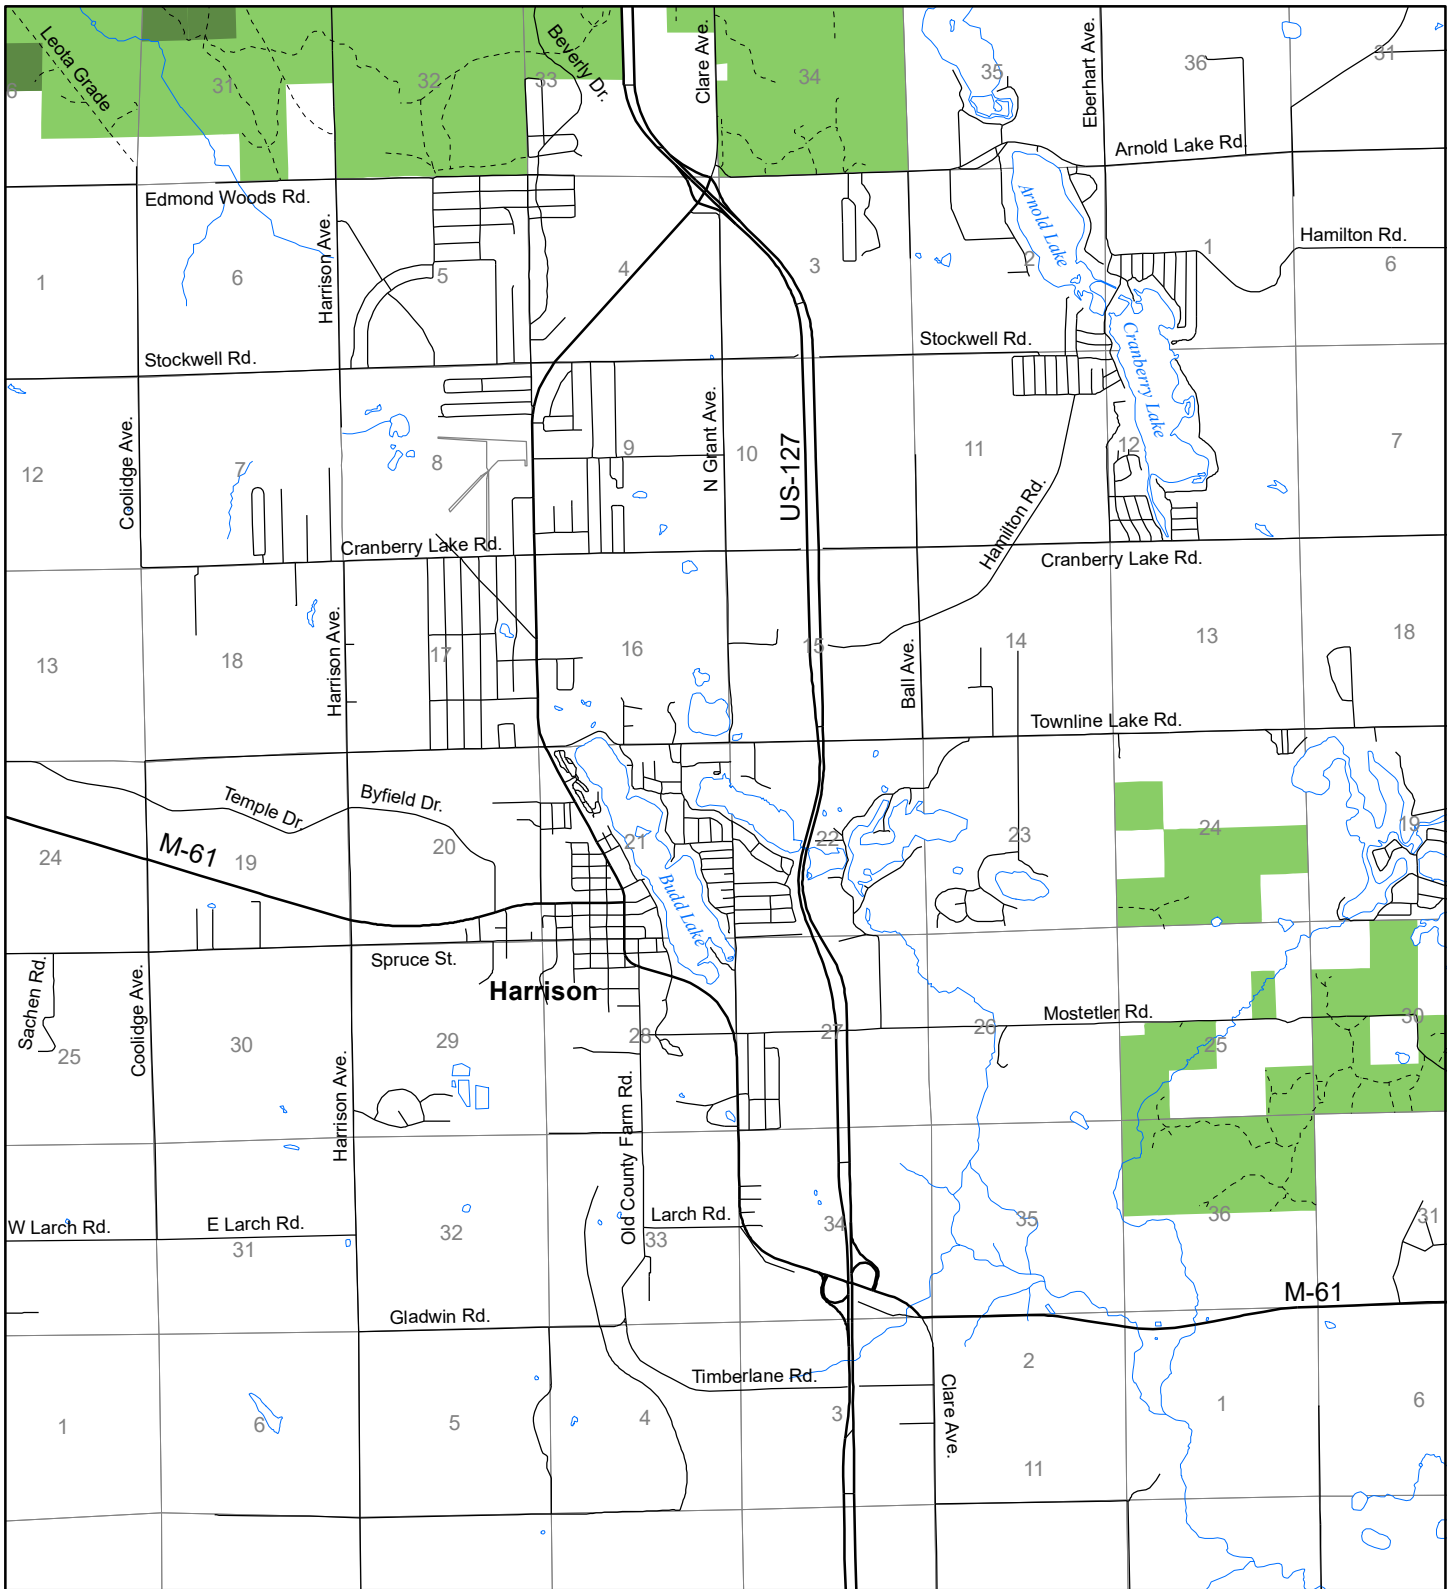

Fuelwood Collection
 Clare County
 T19N, R04W

- State land open to fuelwood collection
- State land closed to fuelwood collection

Effective: April 1, 2017

0 N 1
 MILE
 03/16/2017