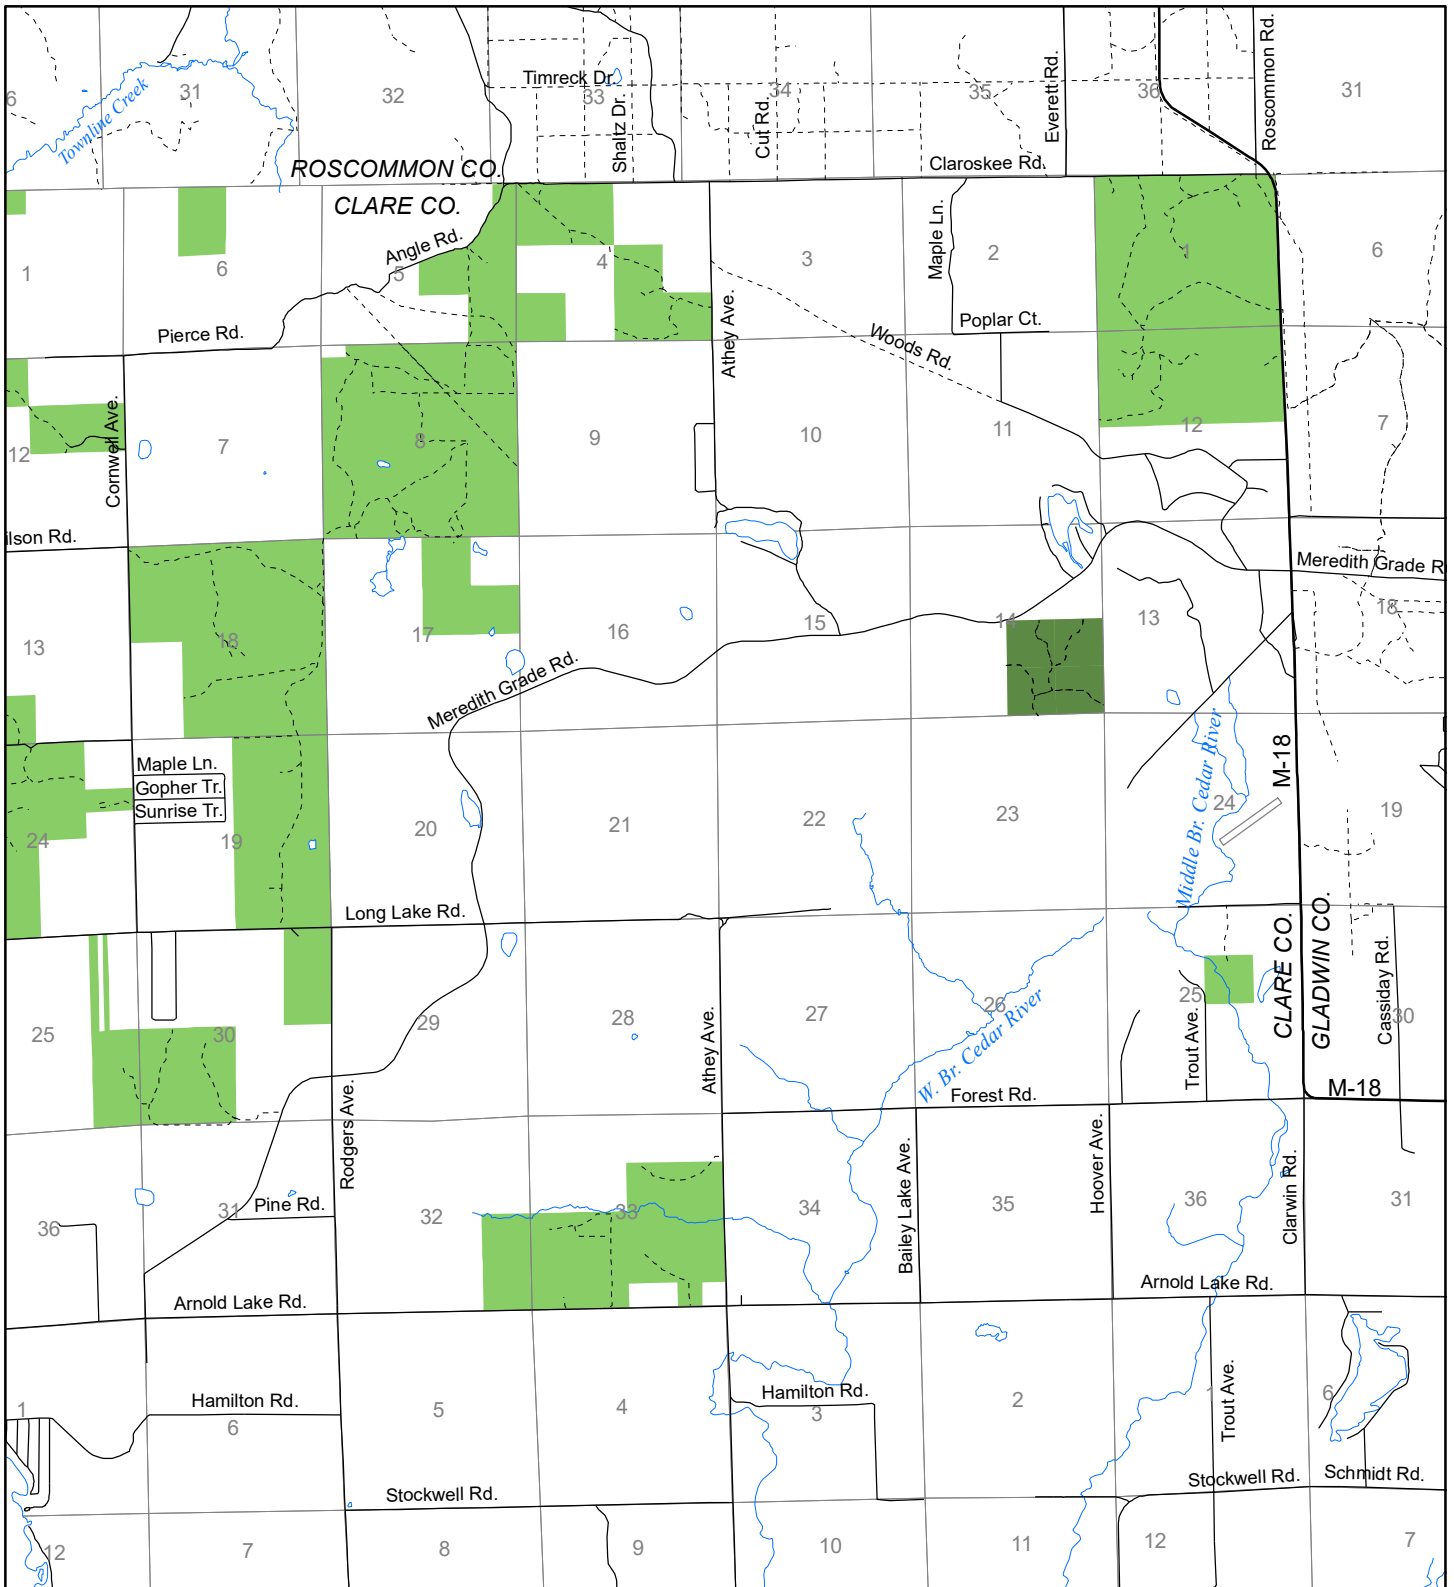

Fuelwood Collection Clare County T20N, R03W

- State land open to fuelwood collection
- State land closed to fuelwood collection

Effective: April 1, 2017

0 ↑ 1
MILE
03/16/2017