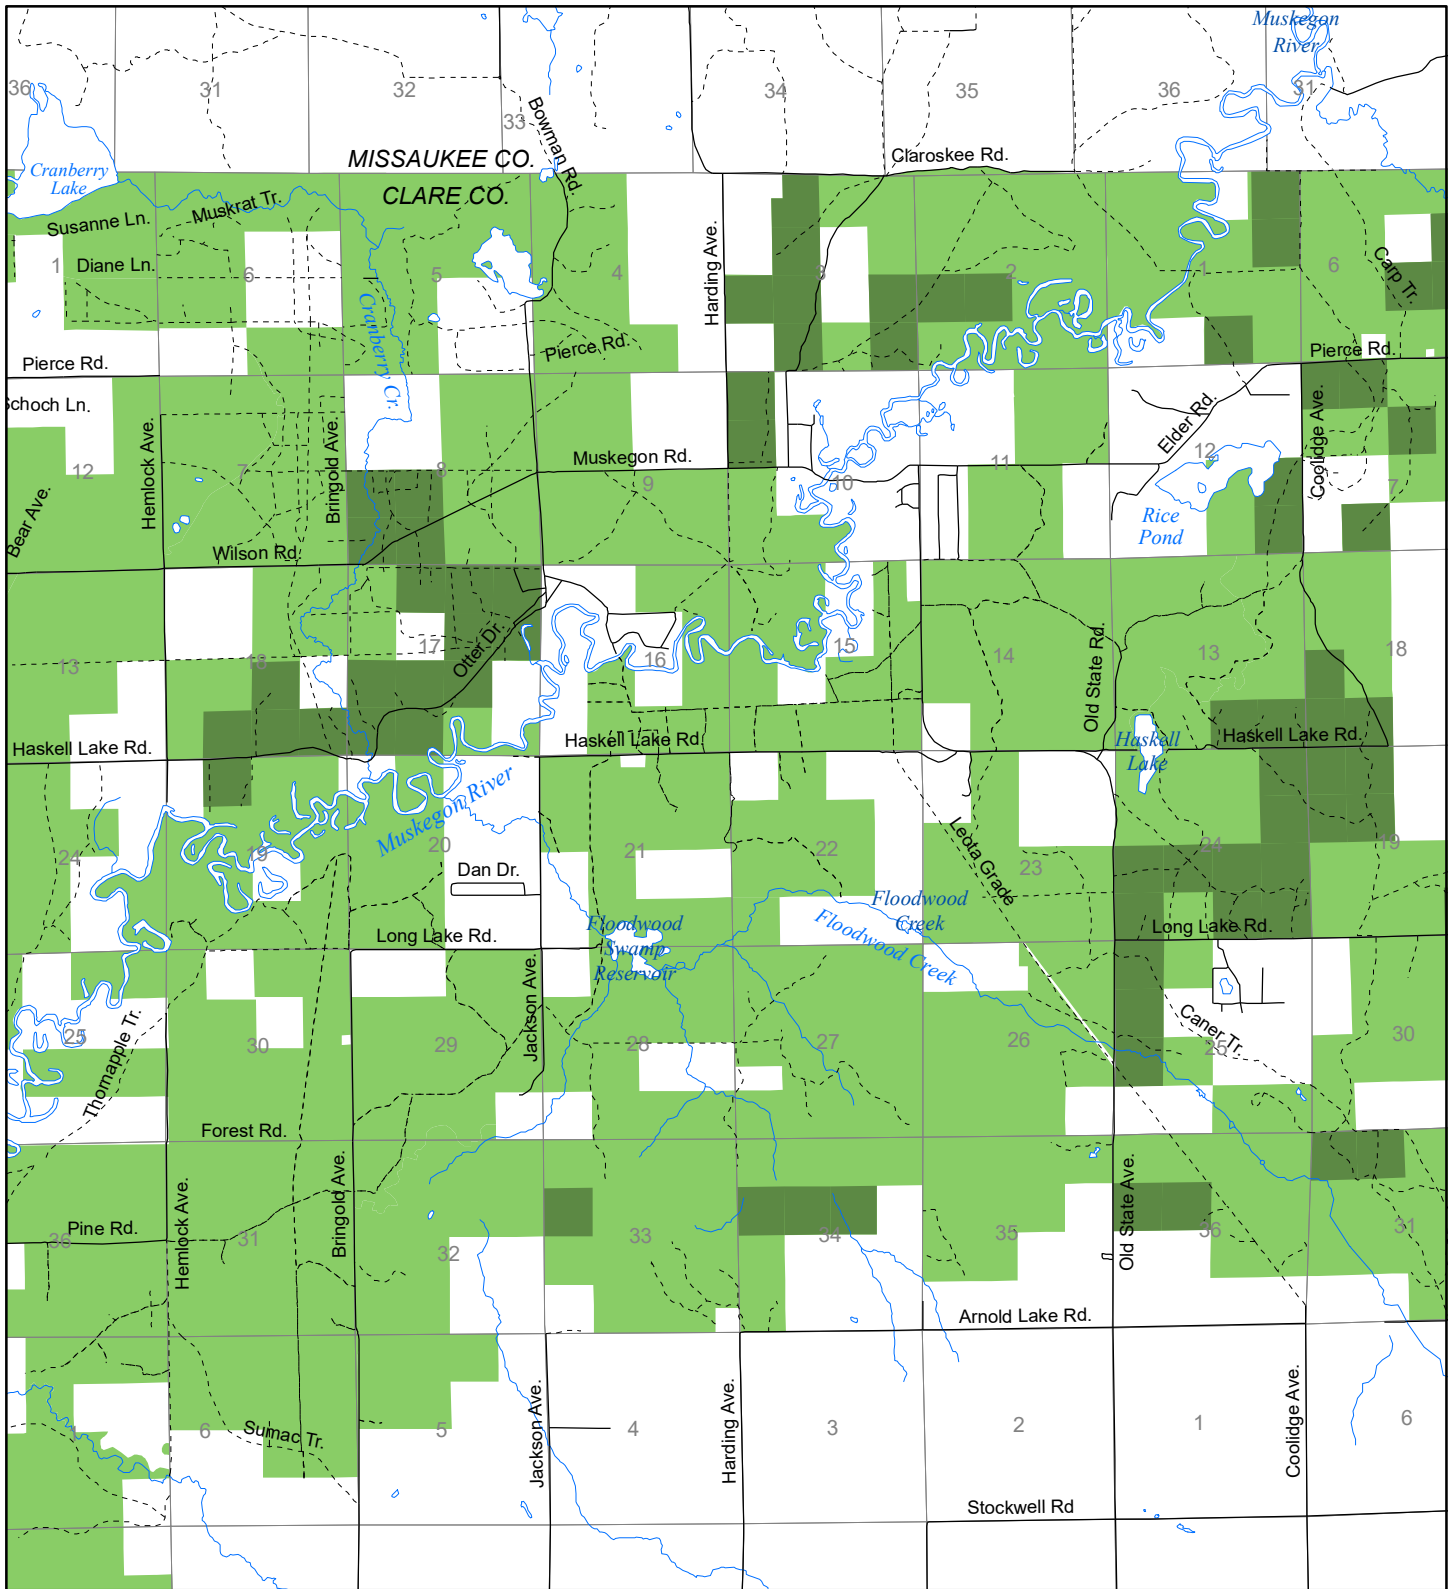

Fuelwood Collection Clare County T20N, R05W

- State land open to fuelwood collection
- State land closed to fuelwood collection

Effective: April 1, 2017

0 N 1
MILE
03/16/2017