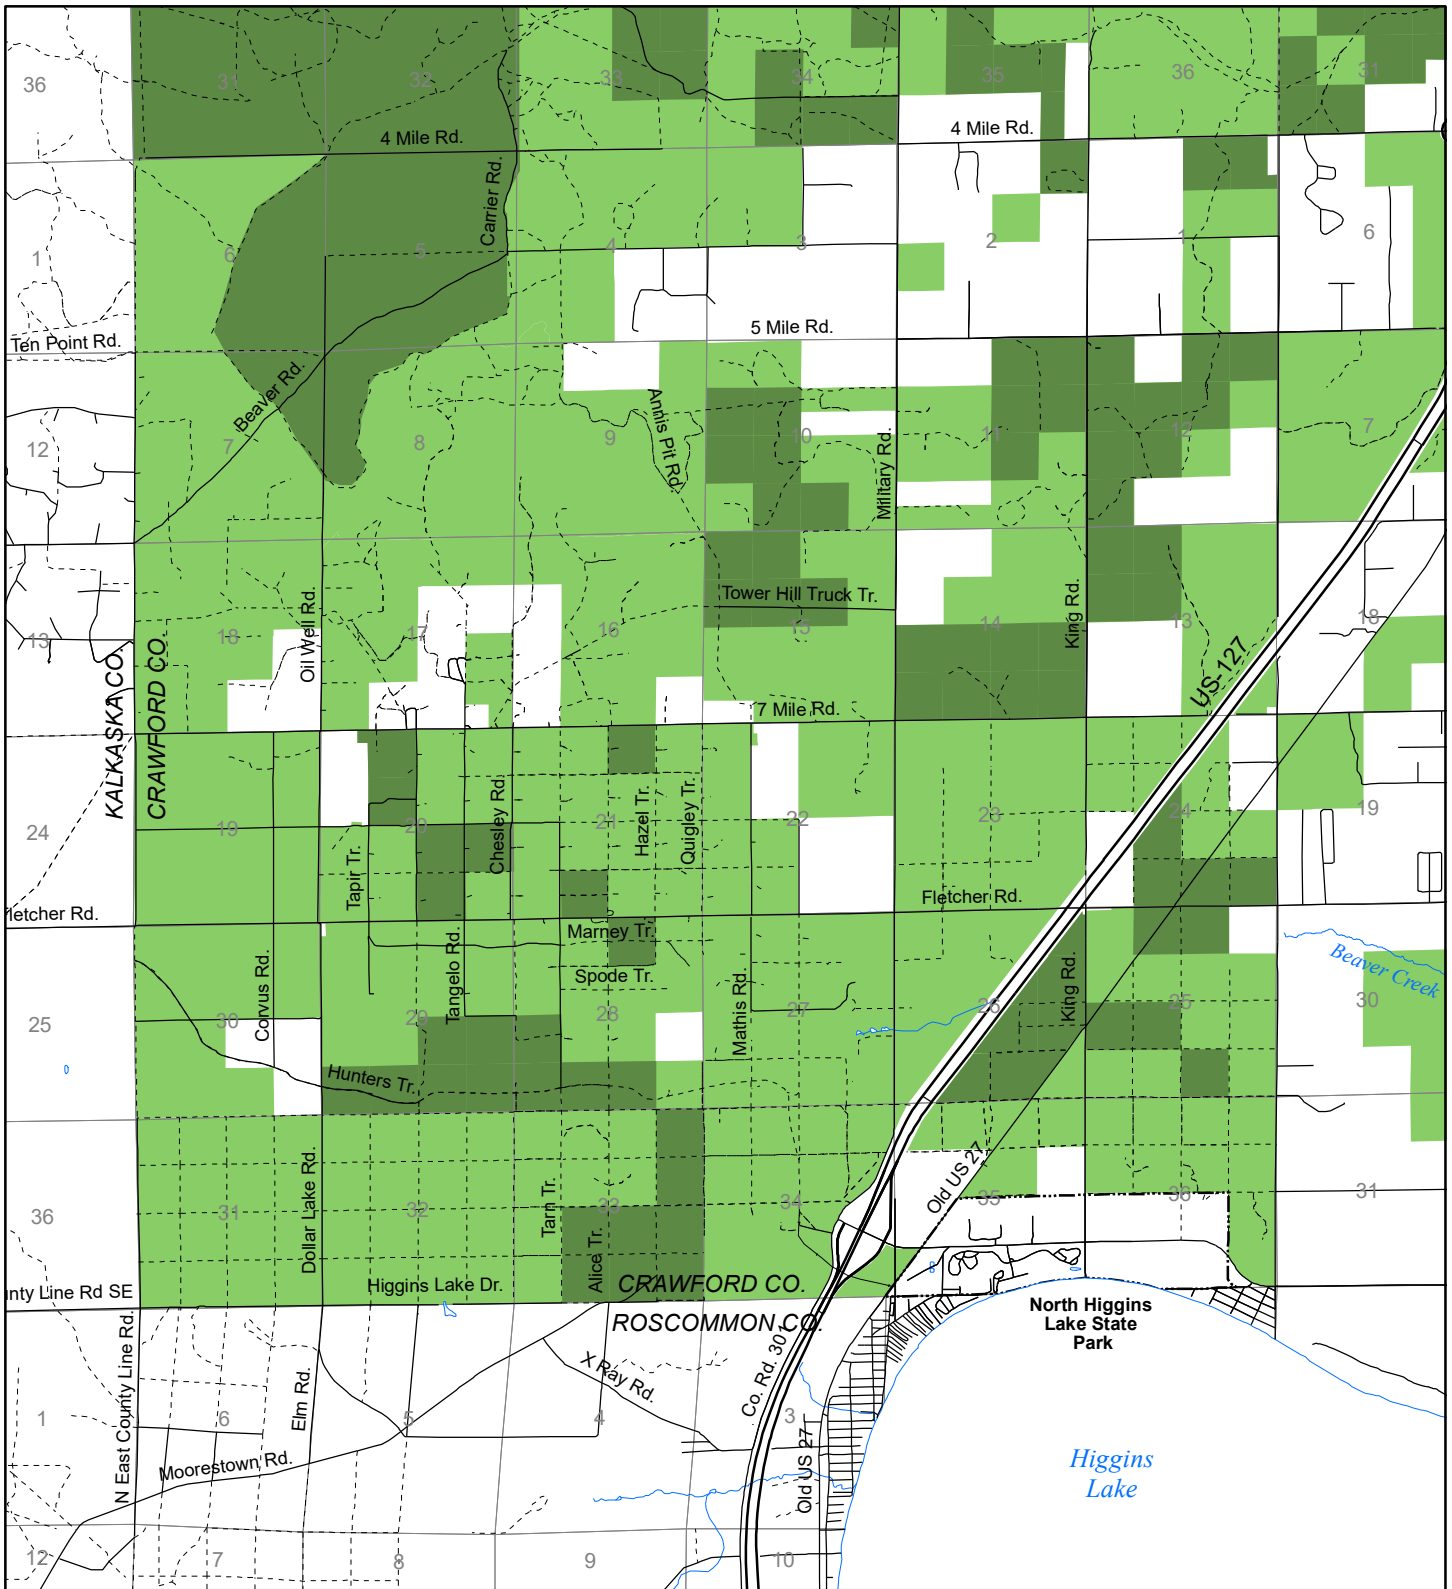

Fuelwood Collection Crawford County T25N, R04W

- State land open to fuelwood collection
- State land closed to fuelwood collection

Effective: April 1, 2017

Some additional areas on this map may be closed to fuelwood collection from May-September for military training purposes and should be avoided