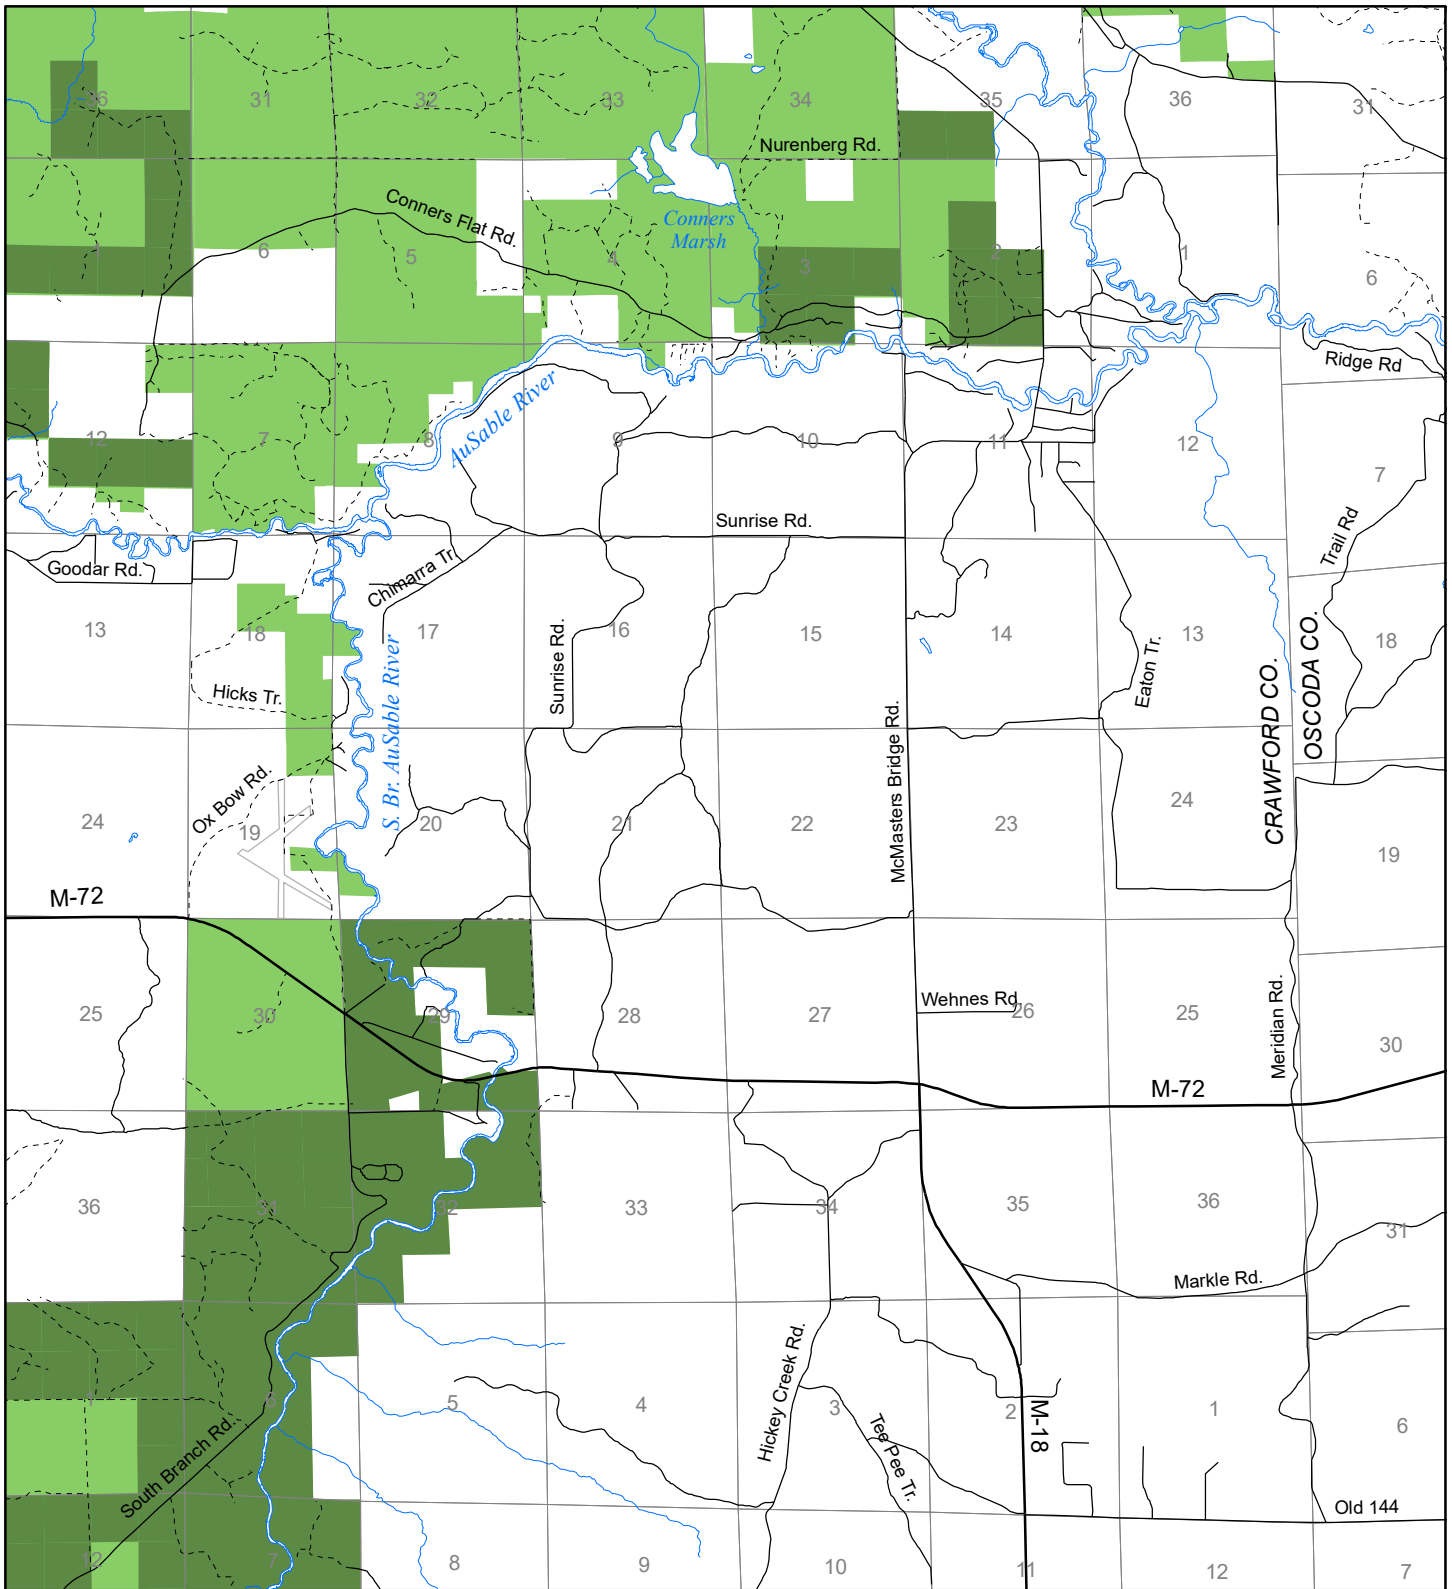

Fuelwood Collection  
Crawford County  
T26N, R01W

- State land open to fuelwood collection
- State land closed to fuelwood collection

Effective: April 1, 2017

0 N 1  
MILE  
03/09/2017