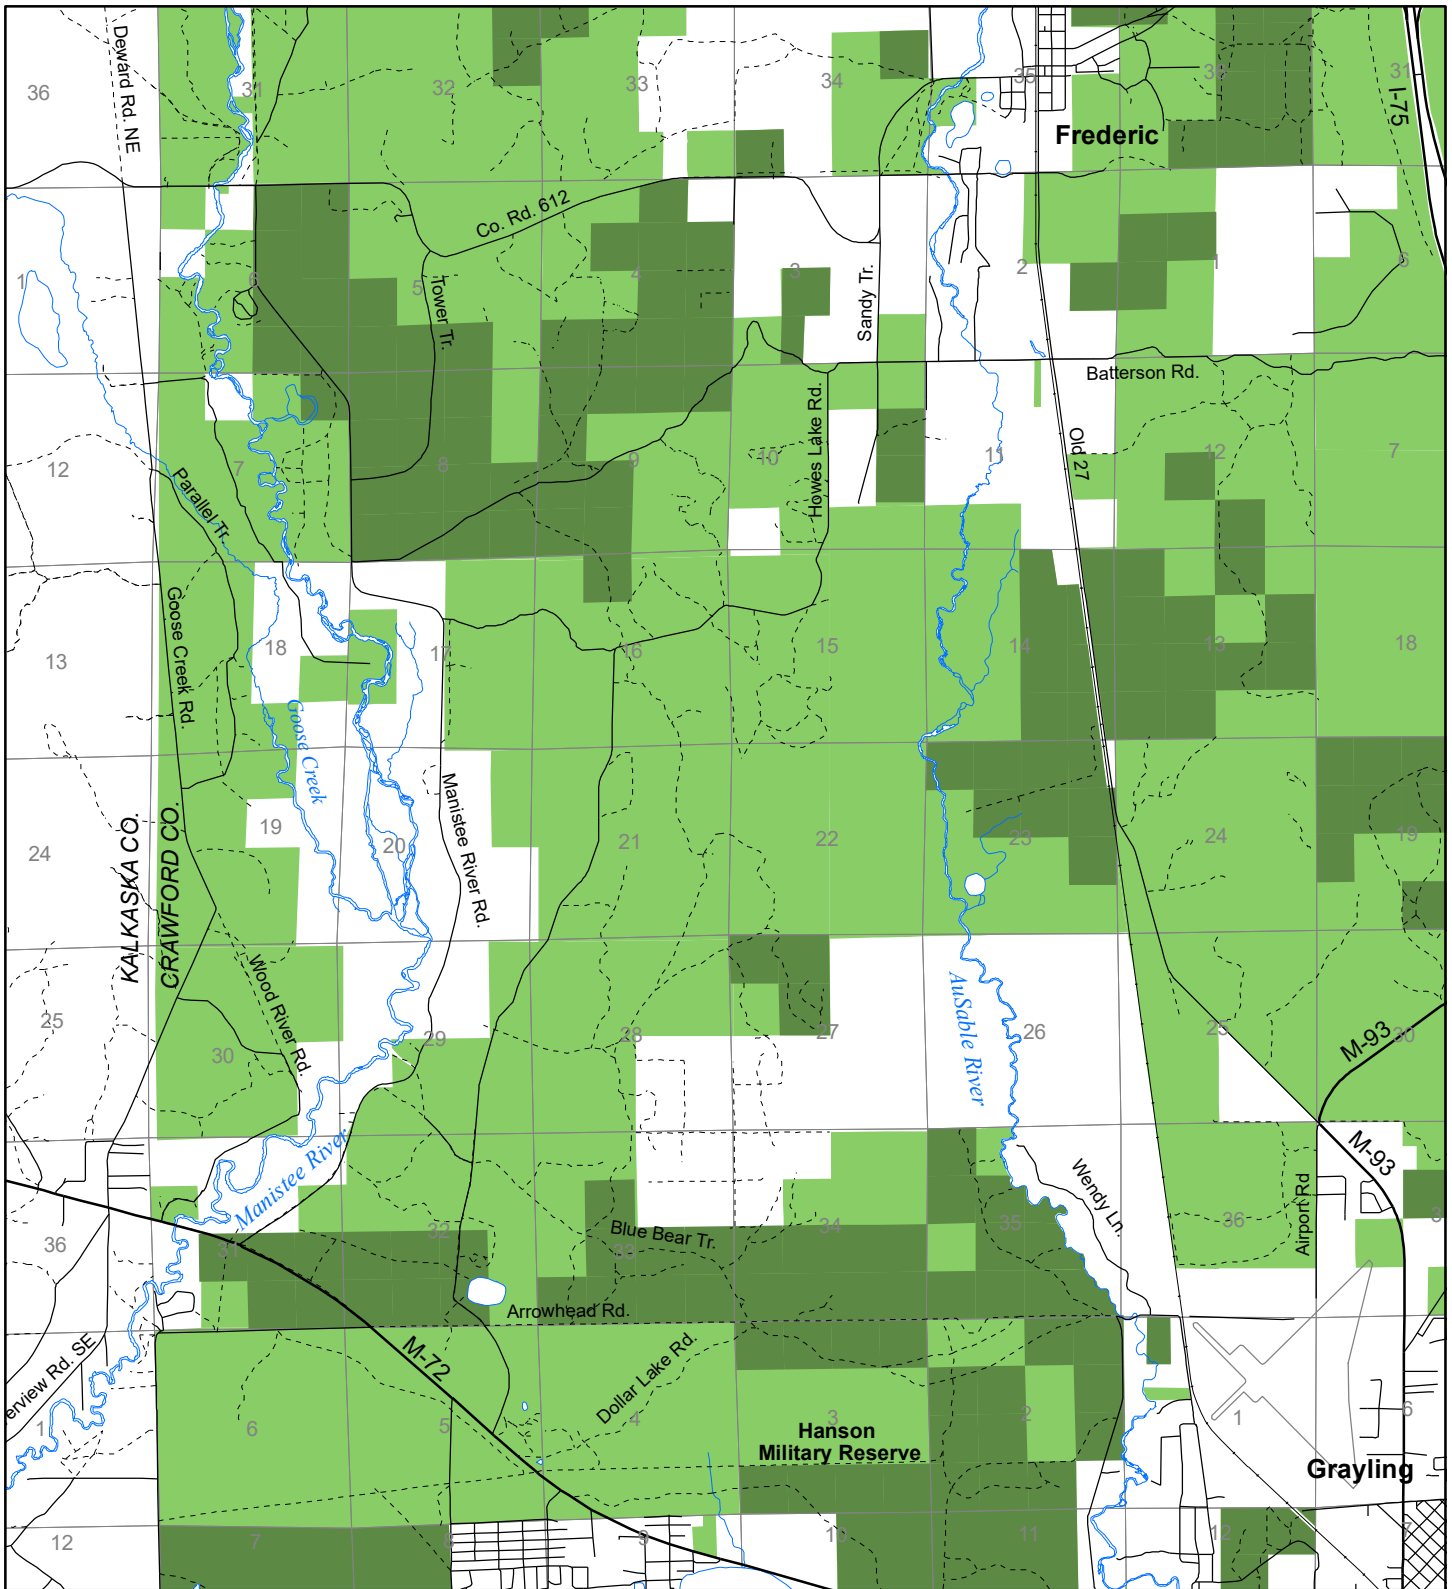

Fuelwood Collection  
Crawford County  
T27N, R04W

- State land open to fuelwood collection
- State land closed to fuelwood collection

Effective: April 1, 2017

Some additional areas on this map may be closed to fuelwood collection from May-September for military training purposes and should be avoided