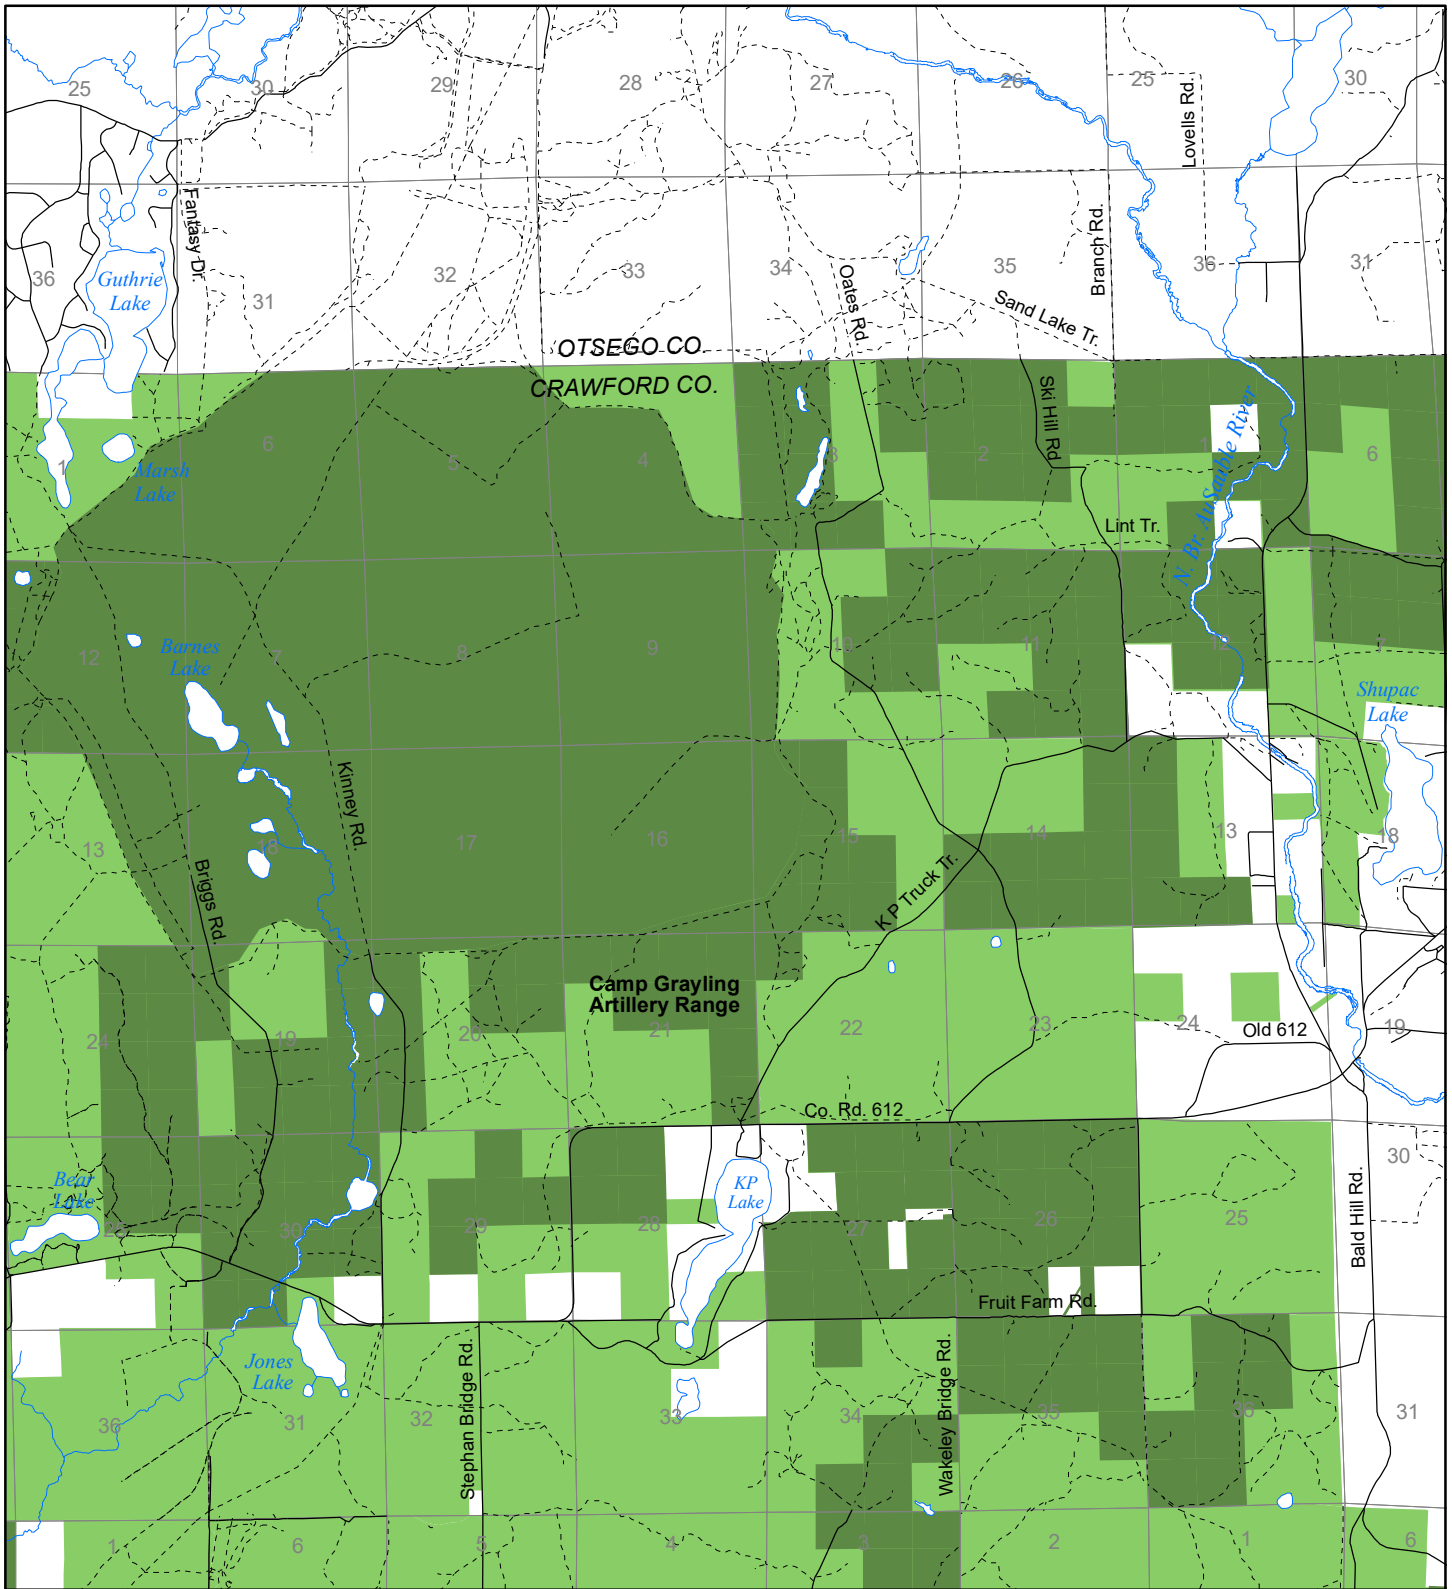

Fuelwood Collection Crawford County T28N, R02W

- State land open to fuelwood collection
- State land closed to fuelwood collection

Effective: April 1, 2017

Some additional areas on this map may be closed to fuelwood collection from May-September for military training purposes and should be avoided