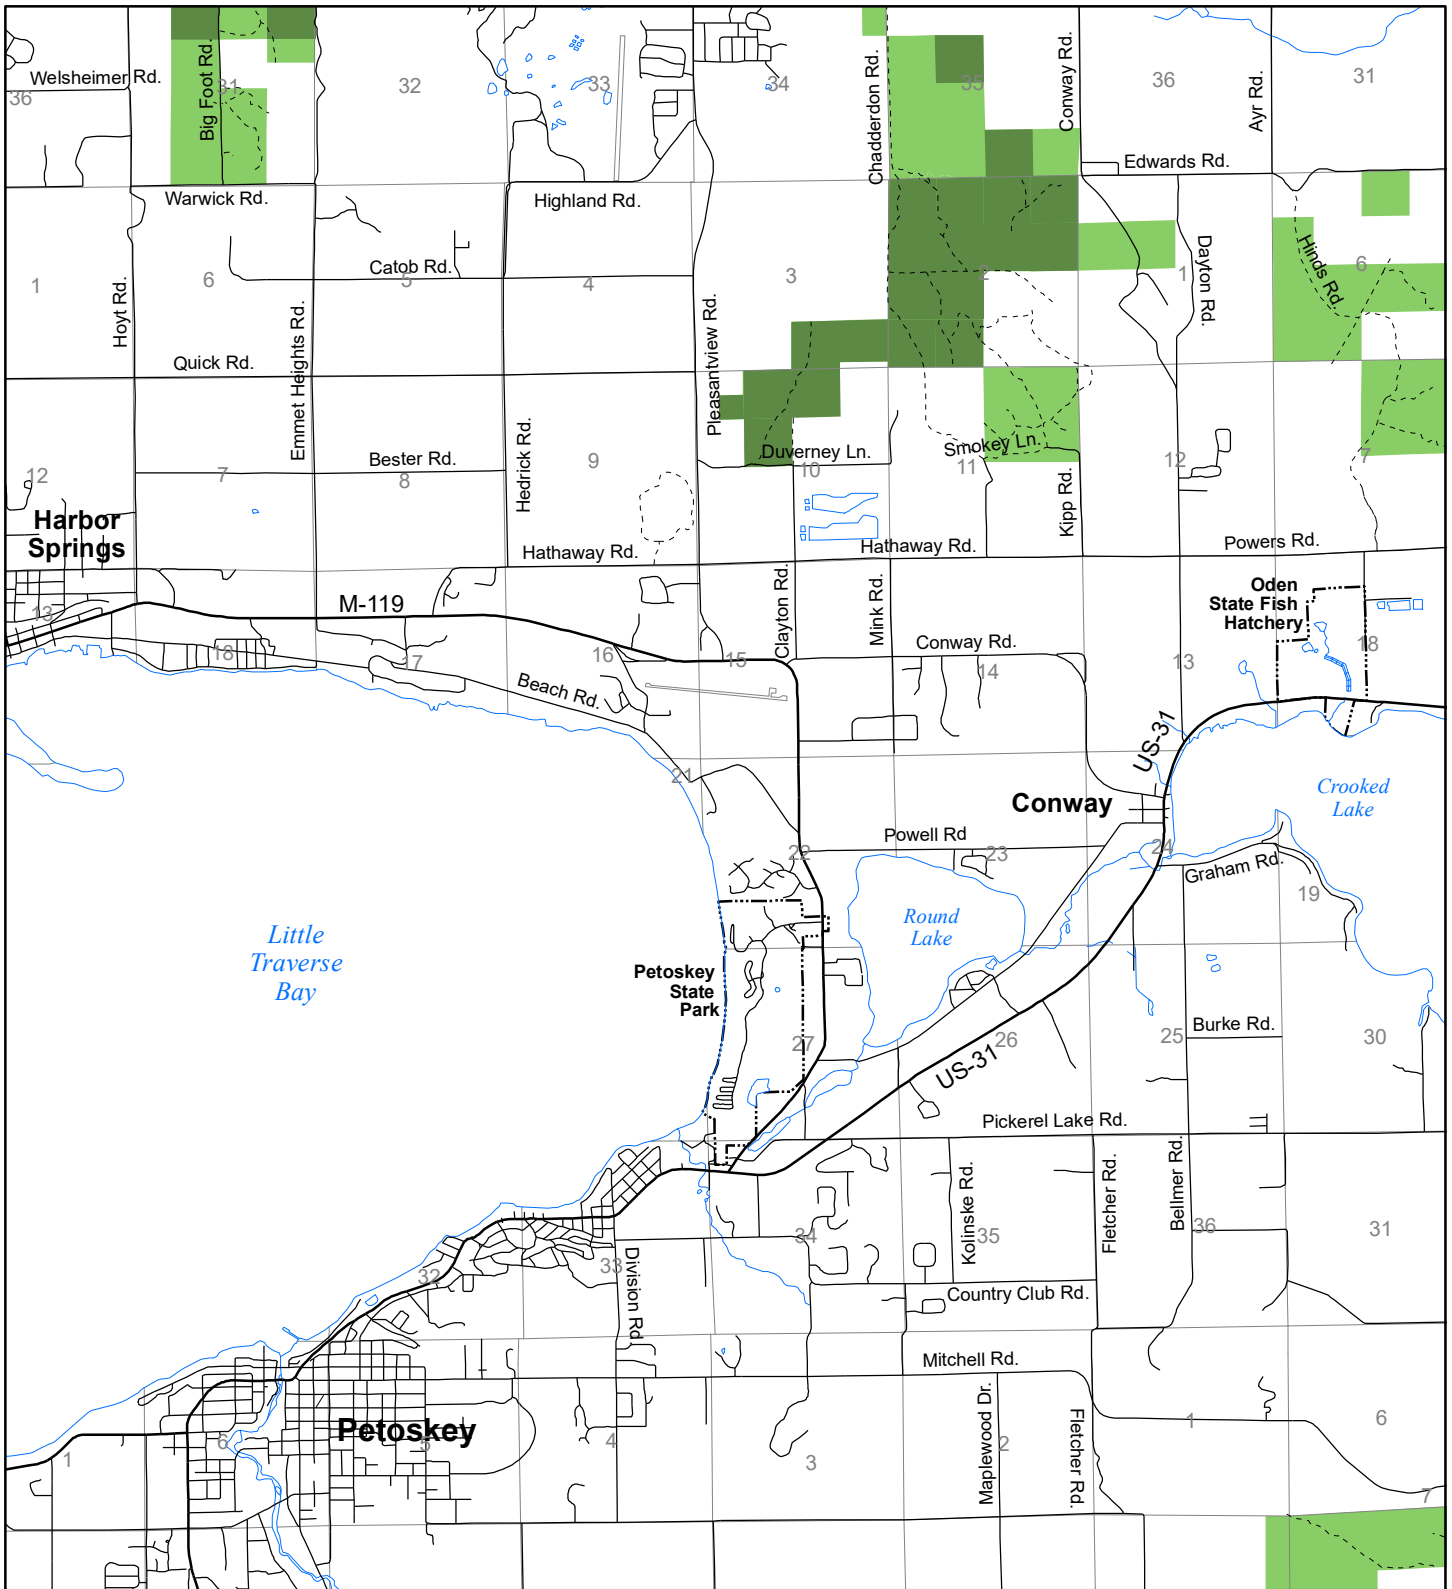

# Fuelwood Collection Emmet County T35N, R05W

- State land open to fuelwood collection
- State land closed to fuelwood collection

Effective: April 1, 2017

0 N 1  
MILE  
03/07/2017