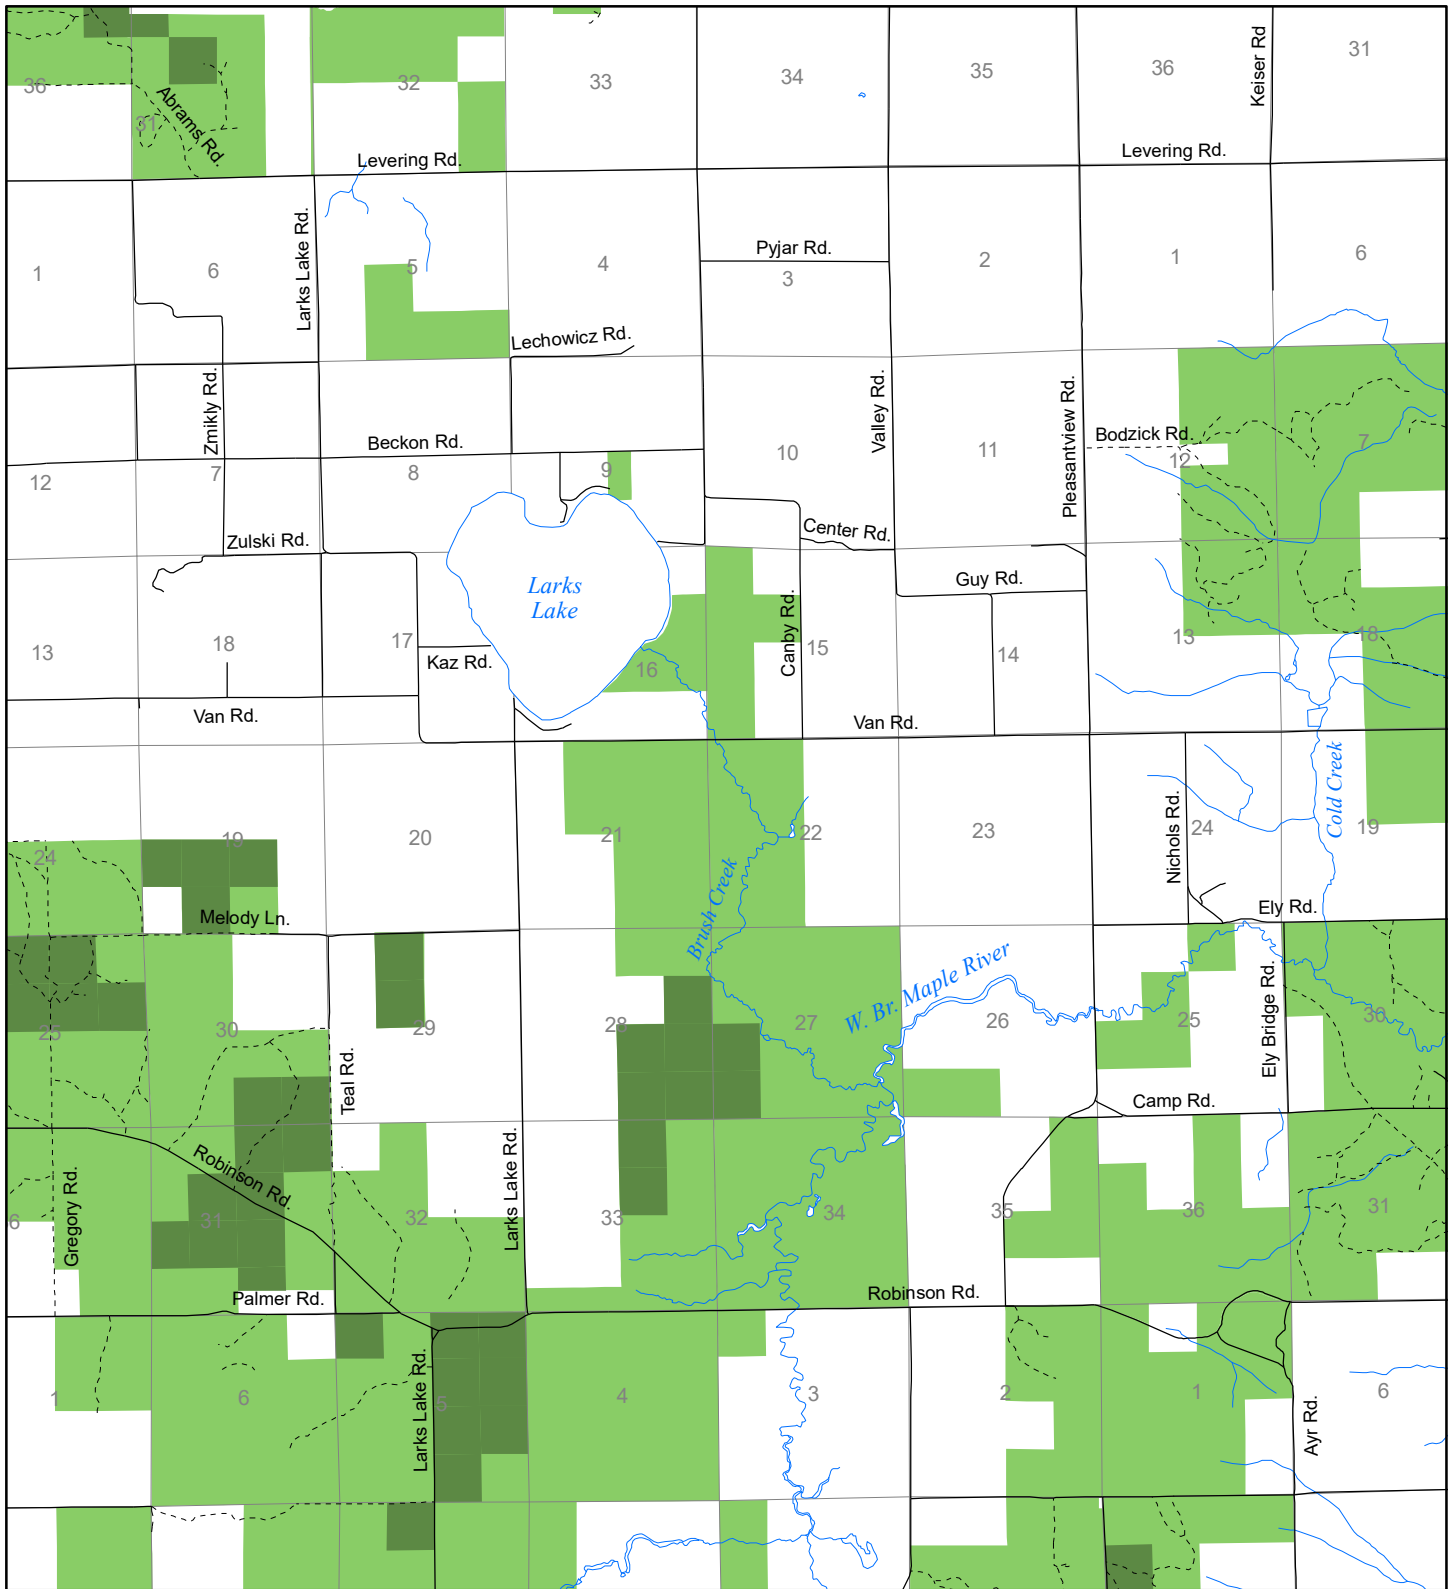

Fuelwood Collection Emmet County T37N, R05W

- State land open to fuelwood collection
- State land closed to fuelwood collection

Effective: April 1, 2017

0 1
MILE
03/07/2017