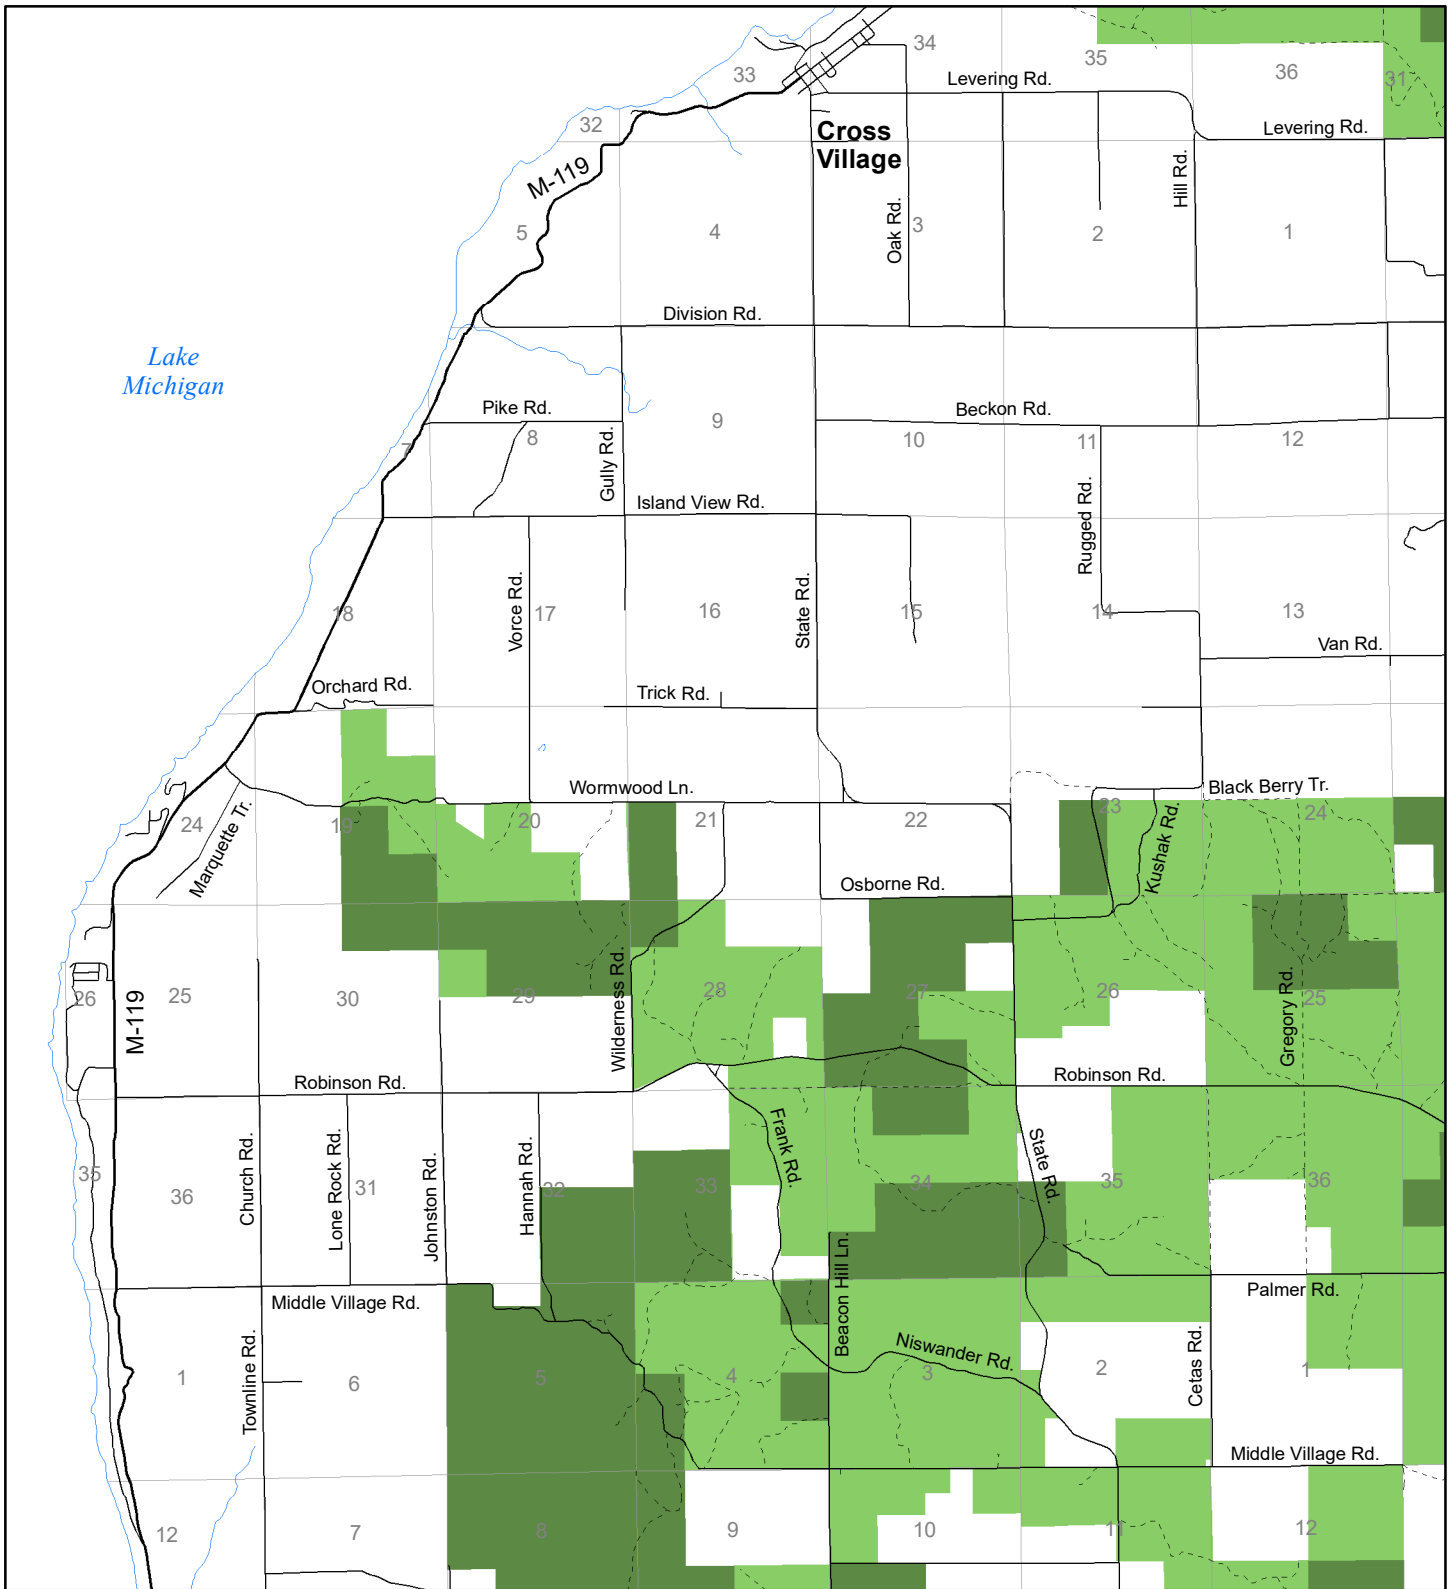

# Fuelwood Collection Emmet County T37N, R06W

- State land open to fuelwood collection
- State land closed to fuelwood collection

Effective: April 1, 2017

0 MILE 1  
03/07/2017