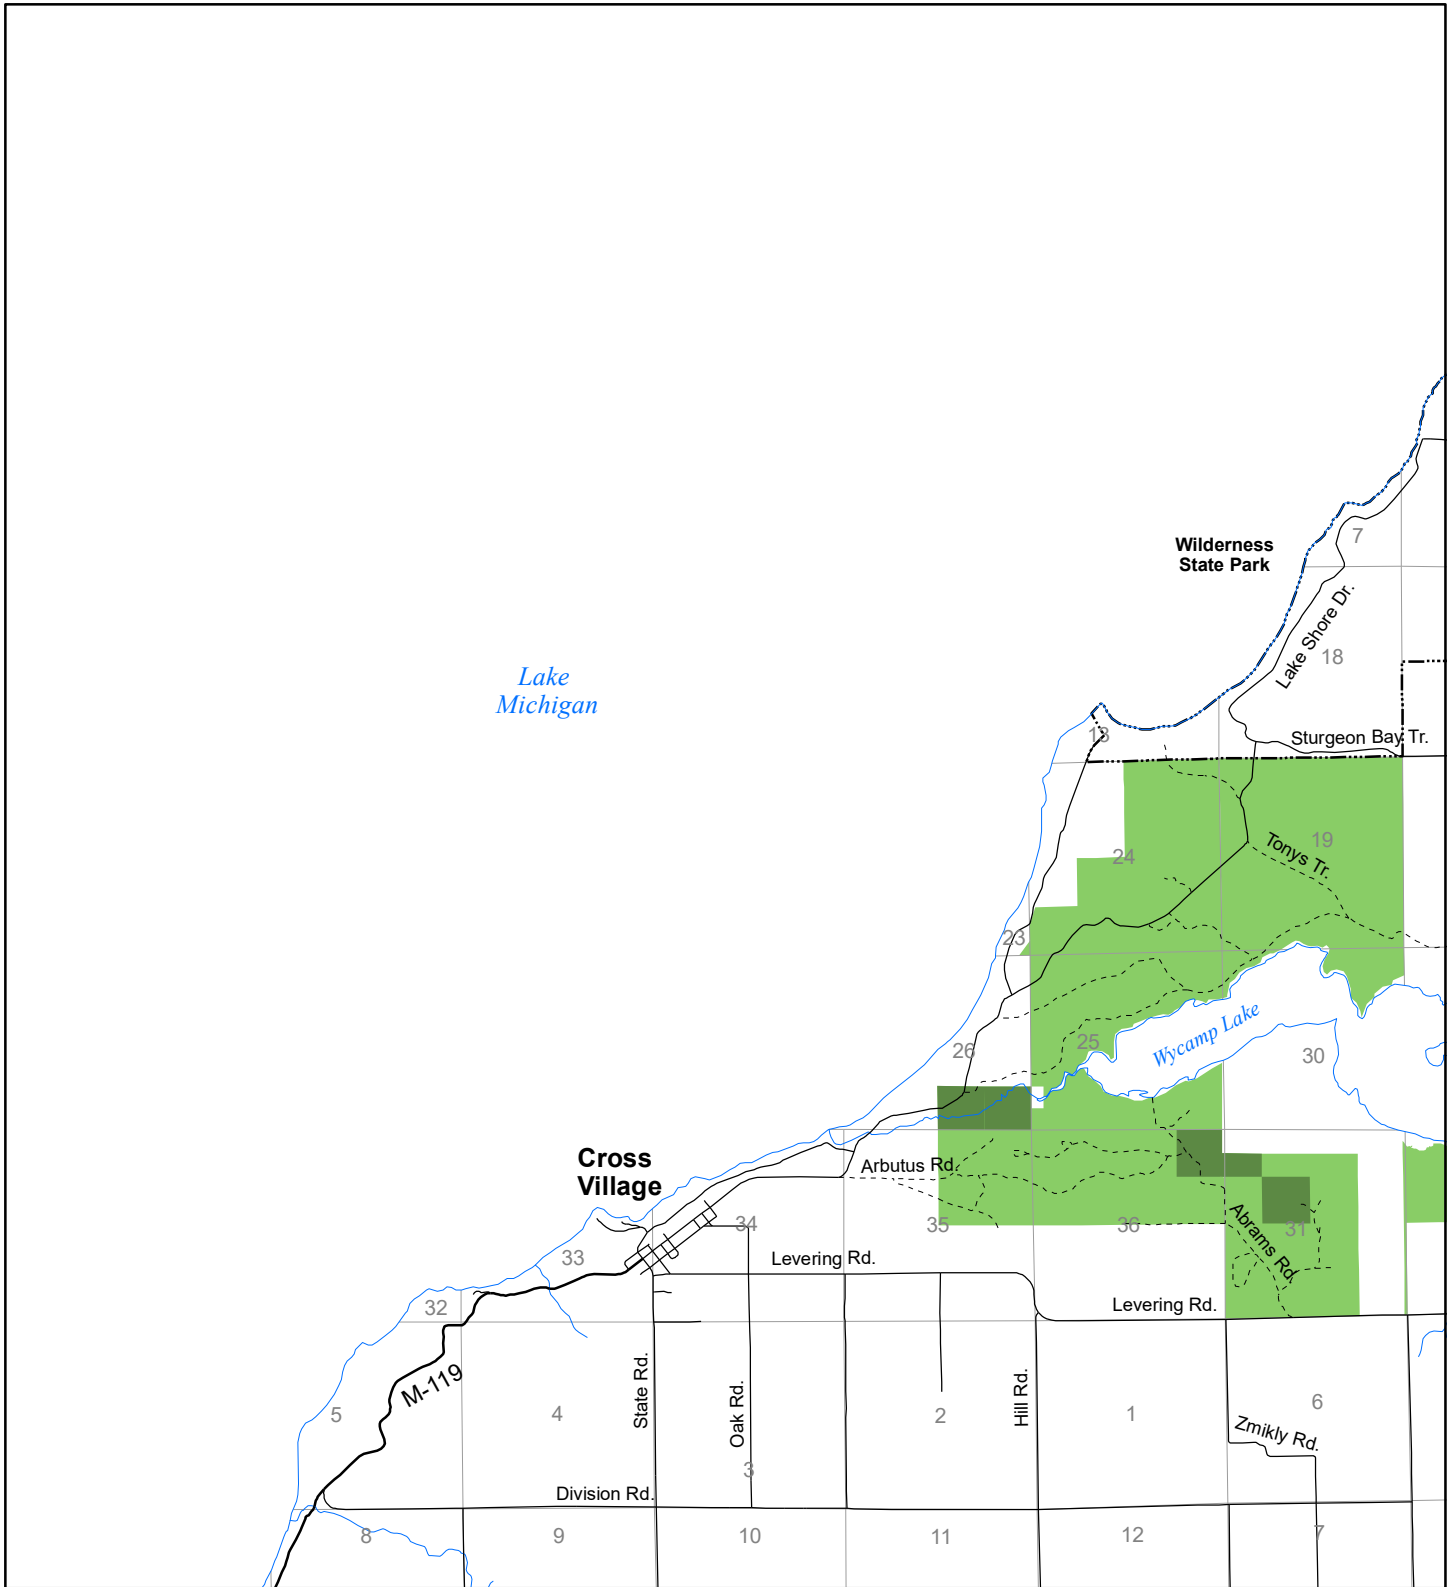

Fuelwood Collection  
 Emmet County  
**T38N, R06W**

- State land open to fuelwood collection
- State land closed to fuelwood collection

Effective: April 1, 2017

03/07/2017