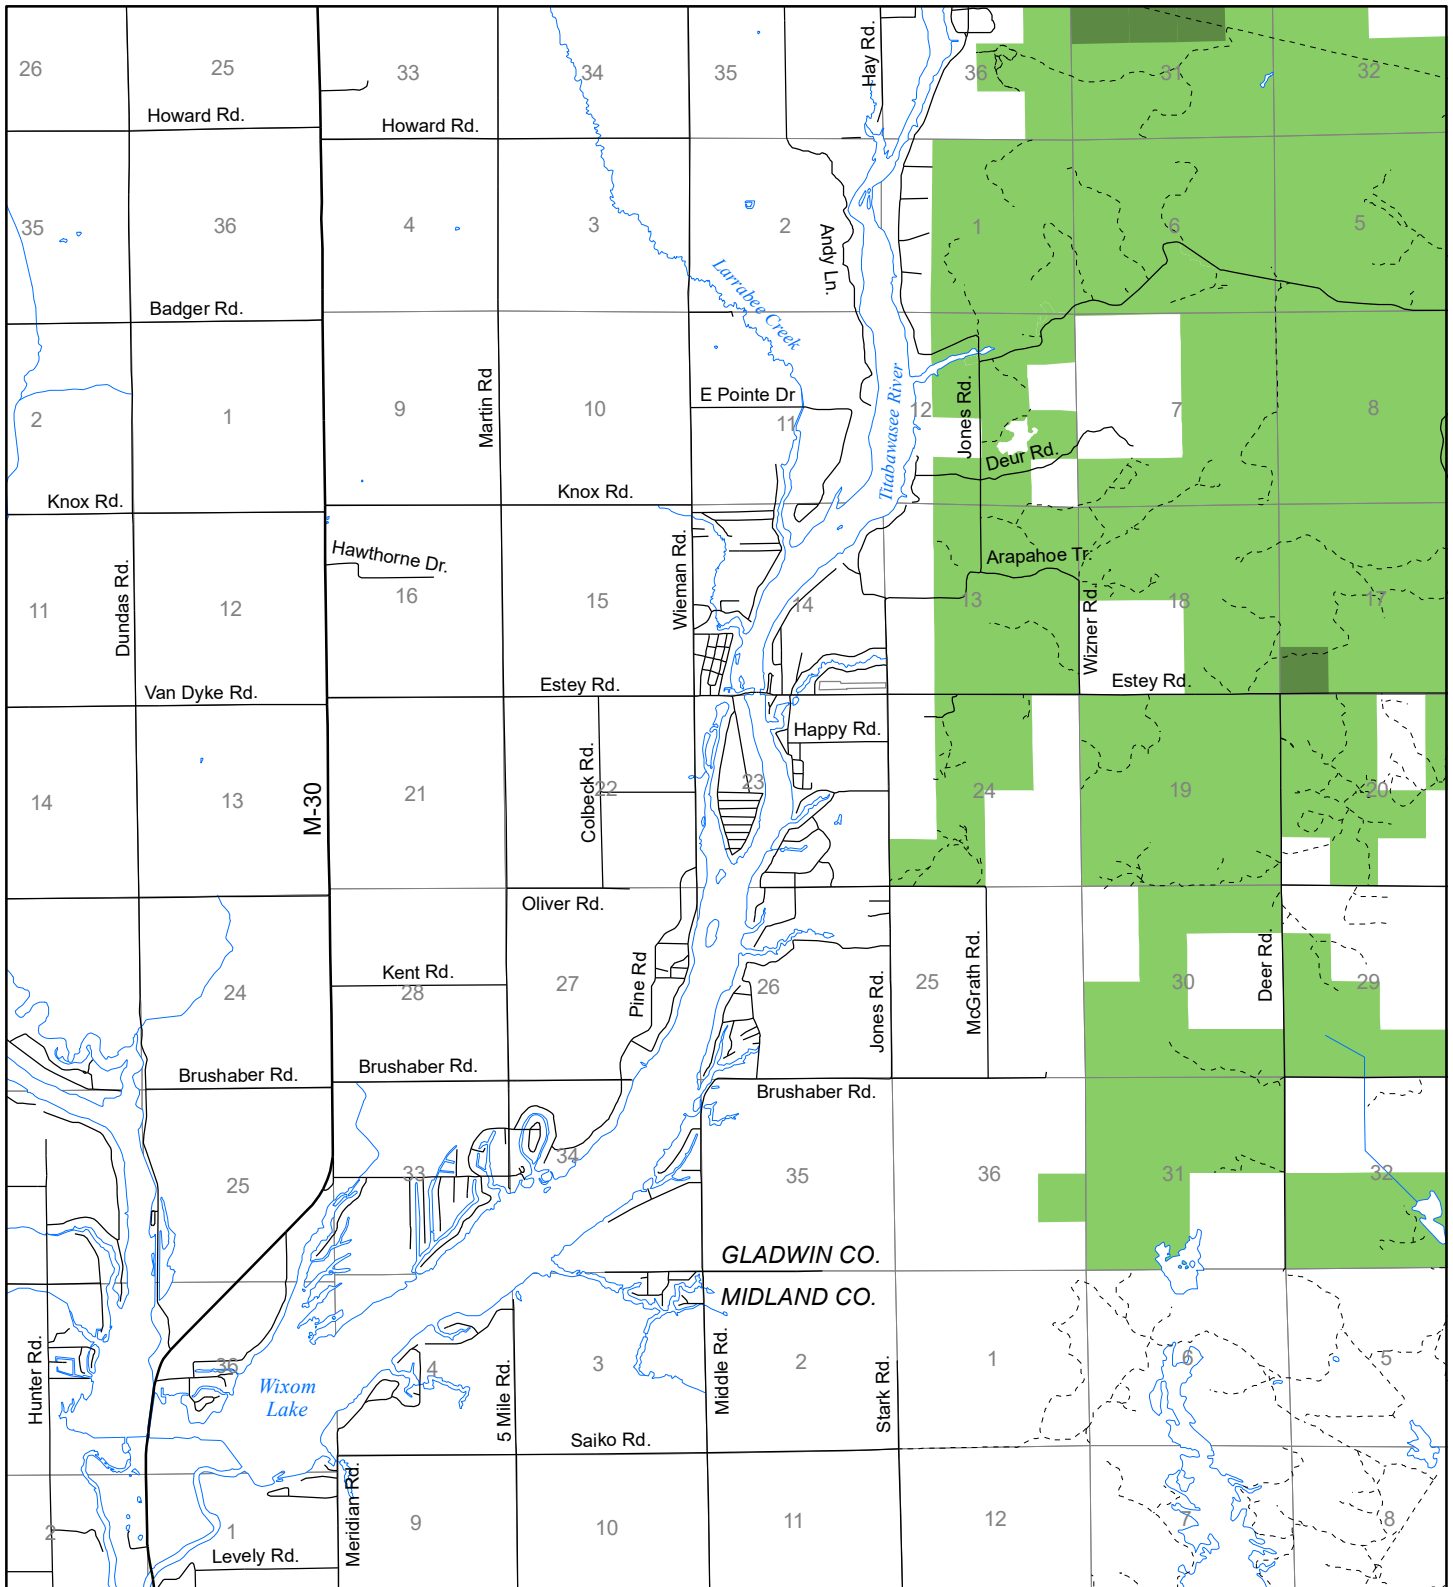

Fuelwood Collection Gladwin County T17N, R01E

- State land open to fuelwood collection
- State land closed to fuelwood collection

Effective: April 1, 2017

0 MILE 1
03/16/2017