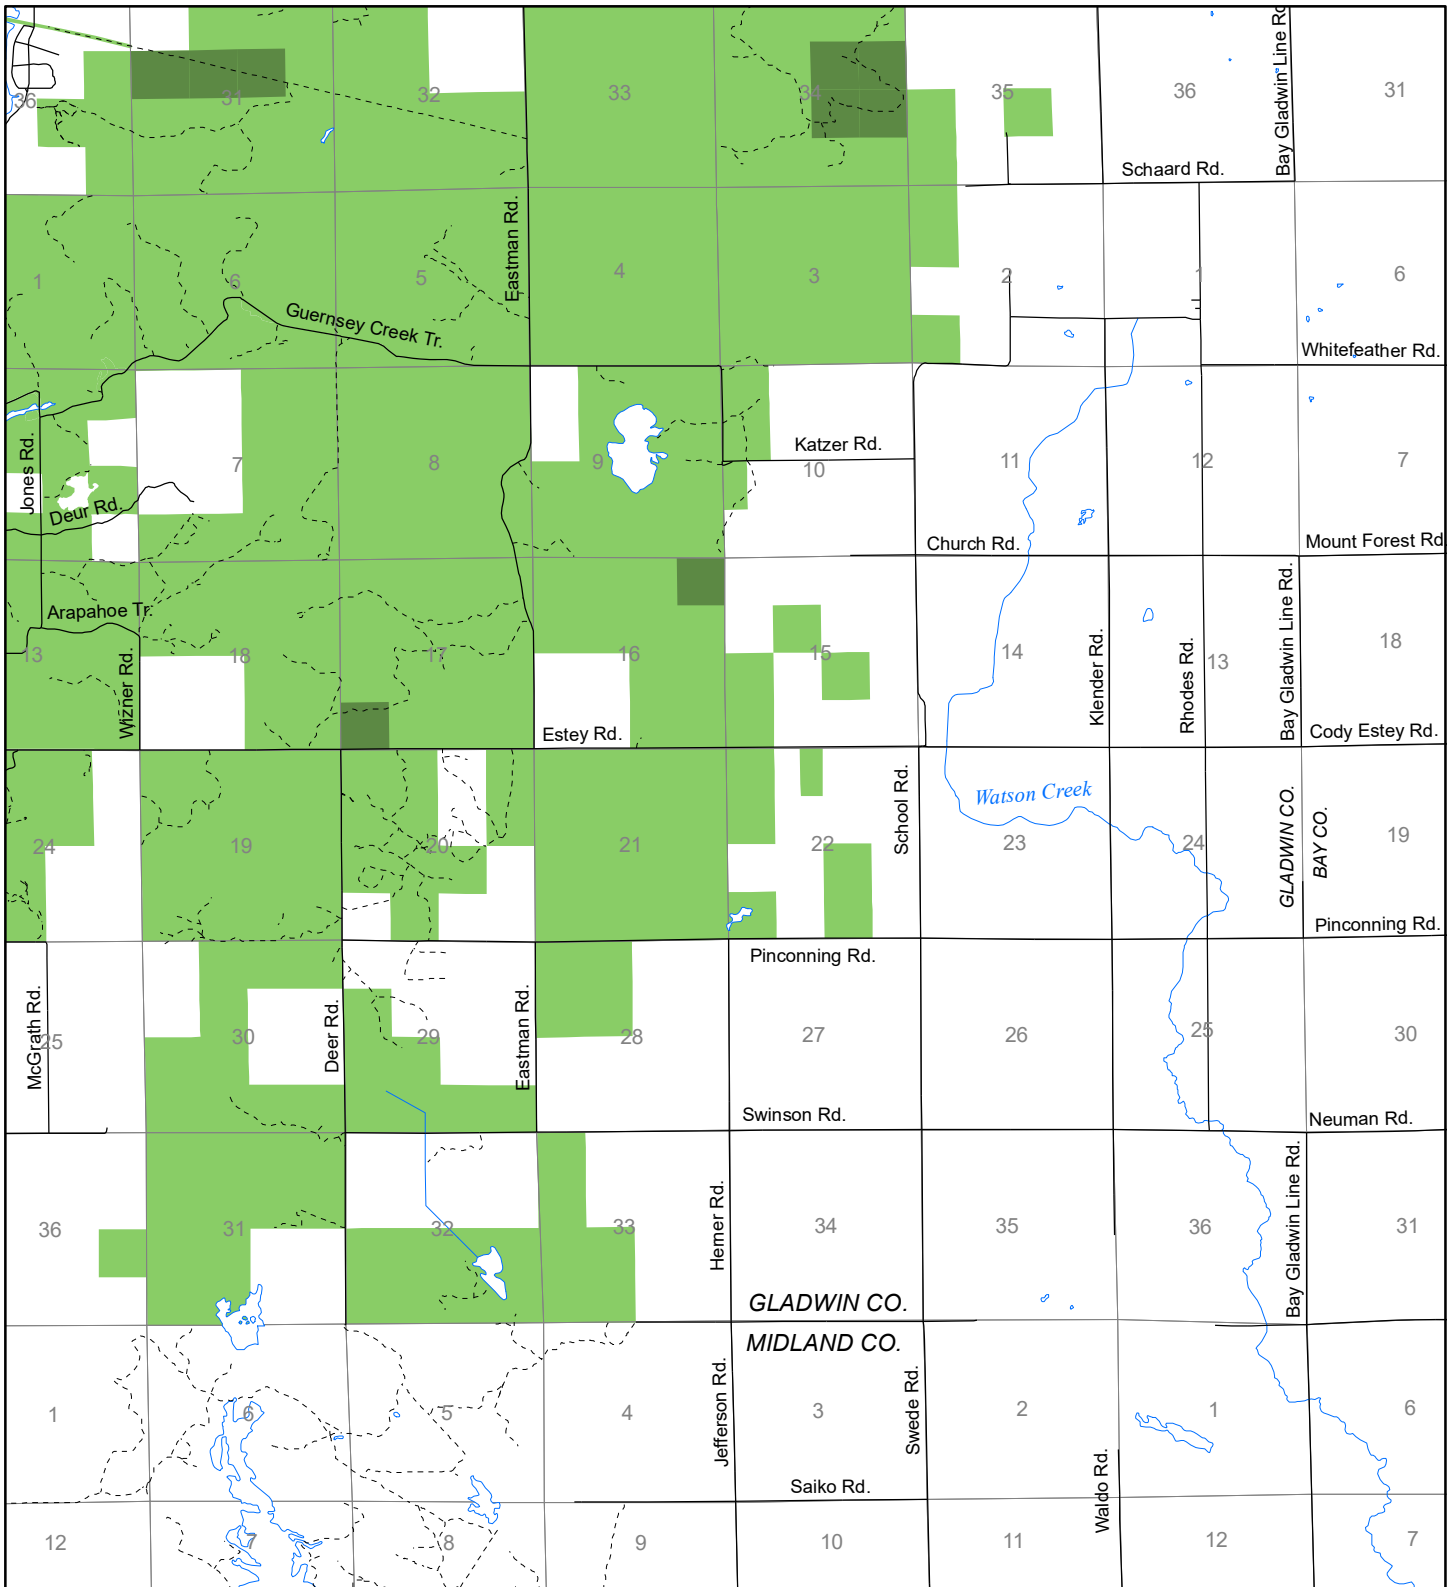

Fuelwood Collection Gladwin County T17N, R02E

- State land open to fuelwood collection
- State land closed to fuelwood collection

Effective: April 1, 2017

0 1
MILE
03/16/2017