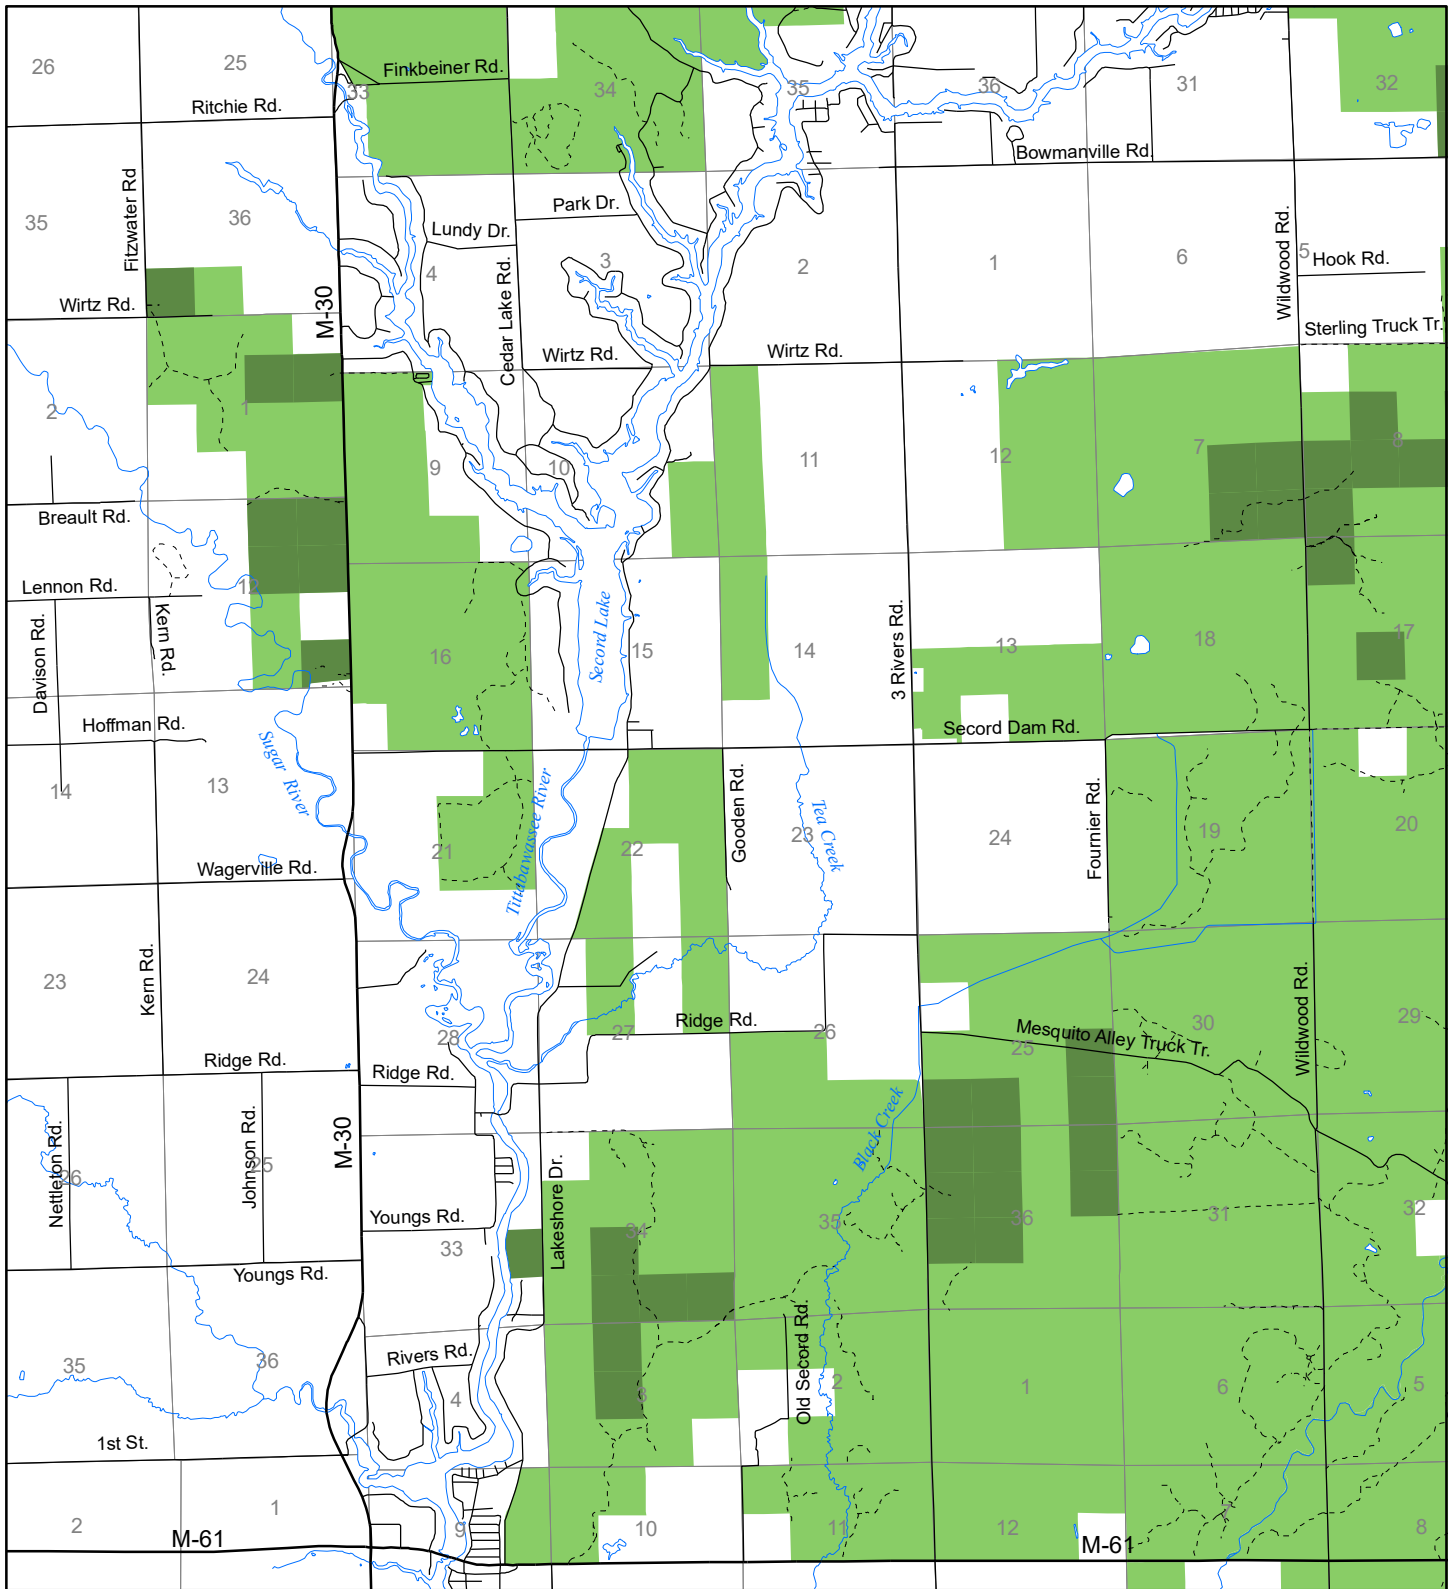

# Fuelwood Collection Gladwin County T19N, R01E

- State land open to fuelwood collection
- State land closed to fuelwood collection

Effective: April 1, 2017

0

1

MILE

03/16/2017

N