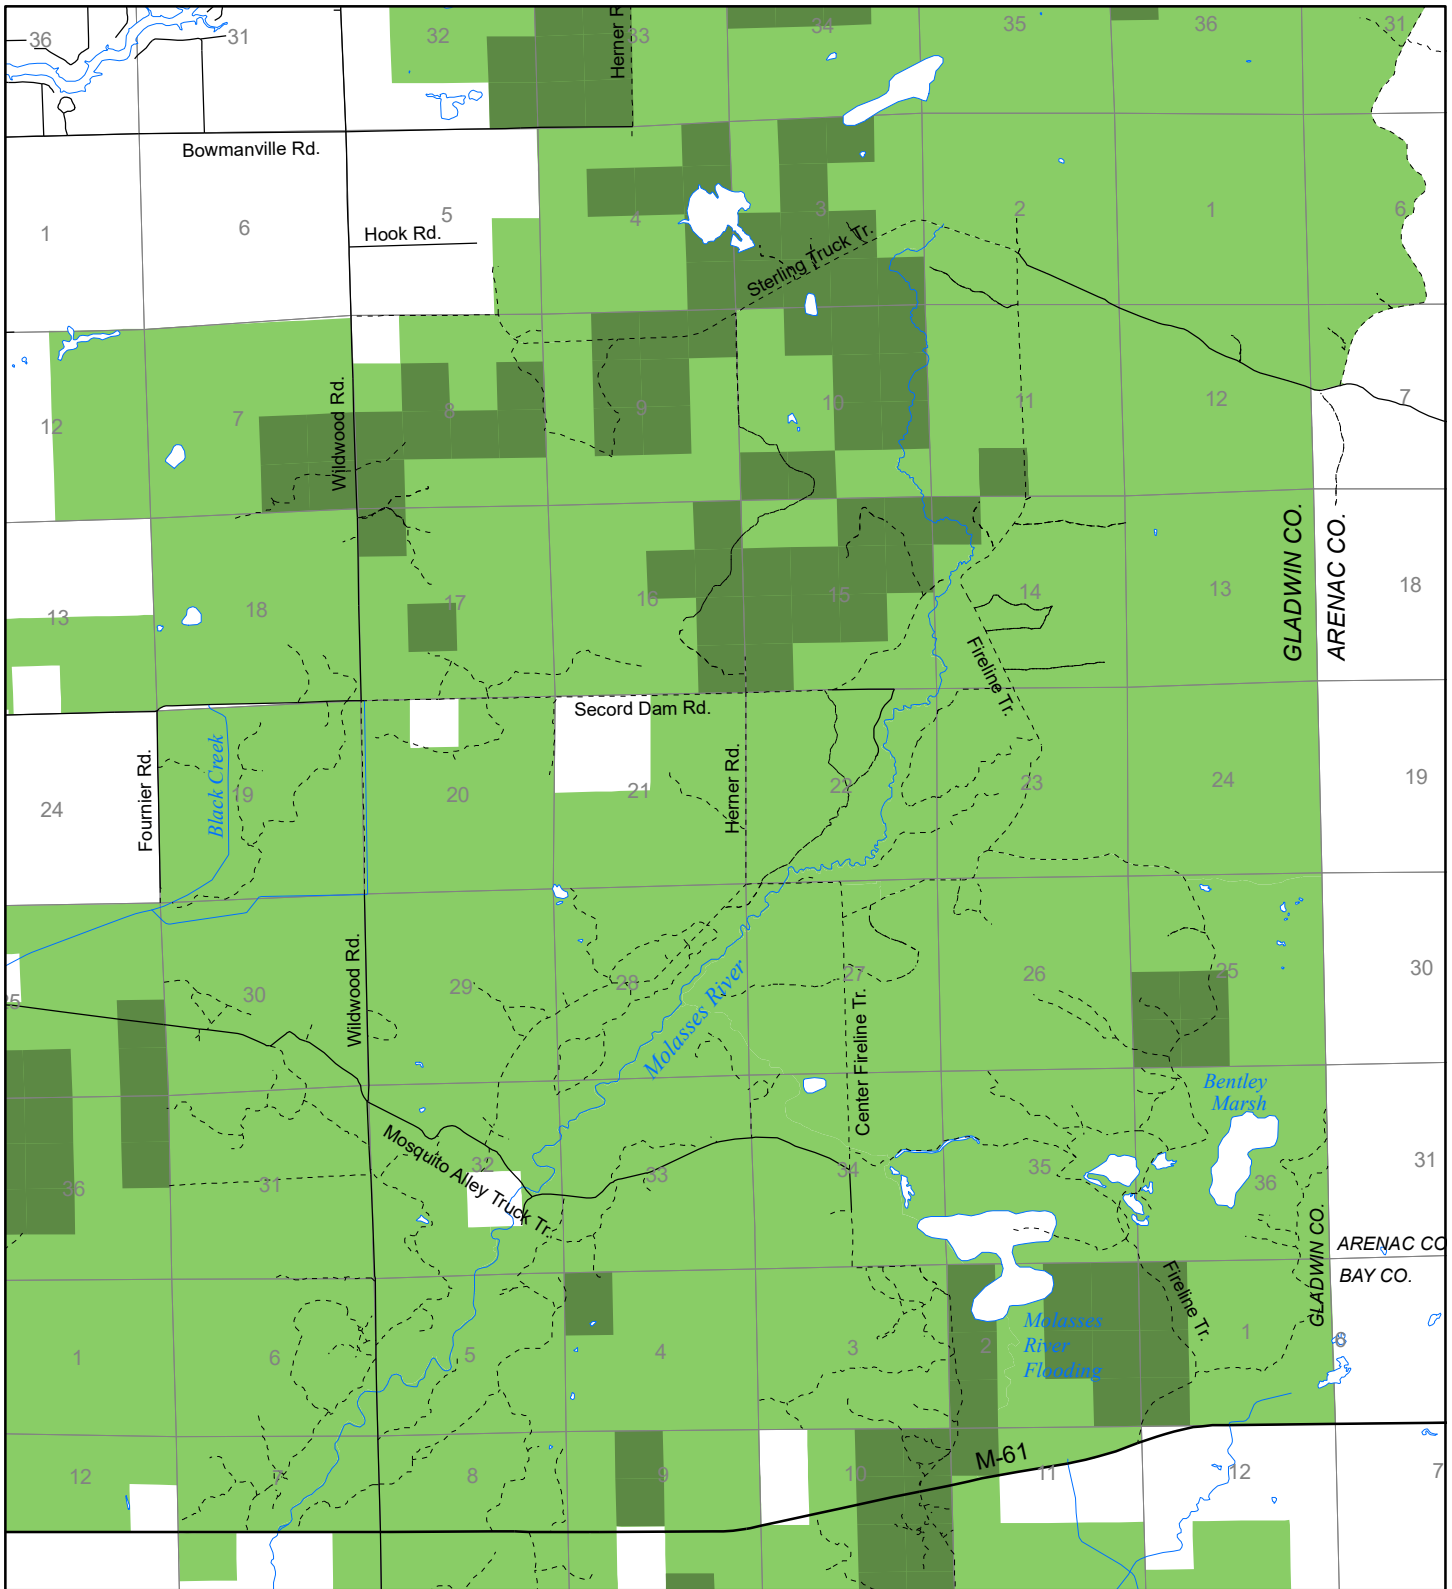

Fuelwood Collection Gladwin County T19N, R02E

- State land open to fuelwood collection
- State land closed to fuelwood collection

Effective: April 1, 2017

0 N 1
MILE
03/16/2017