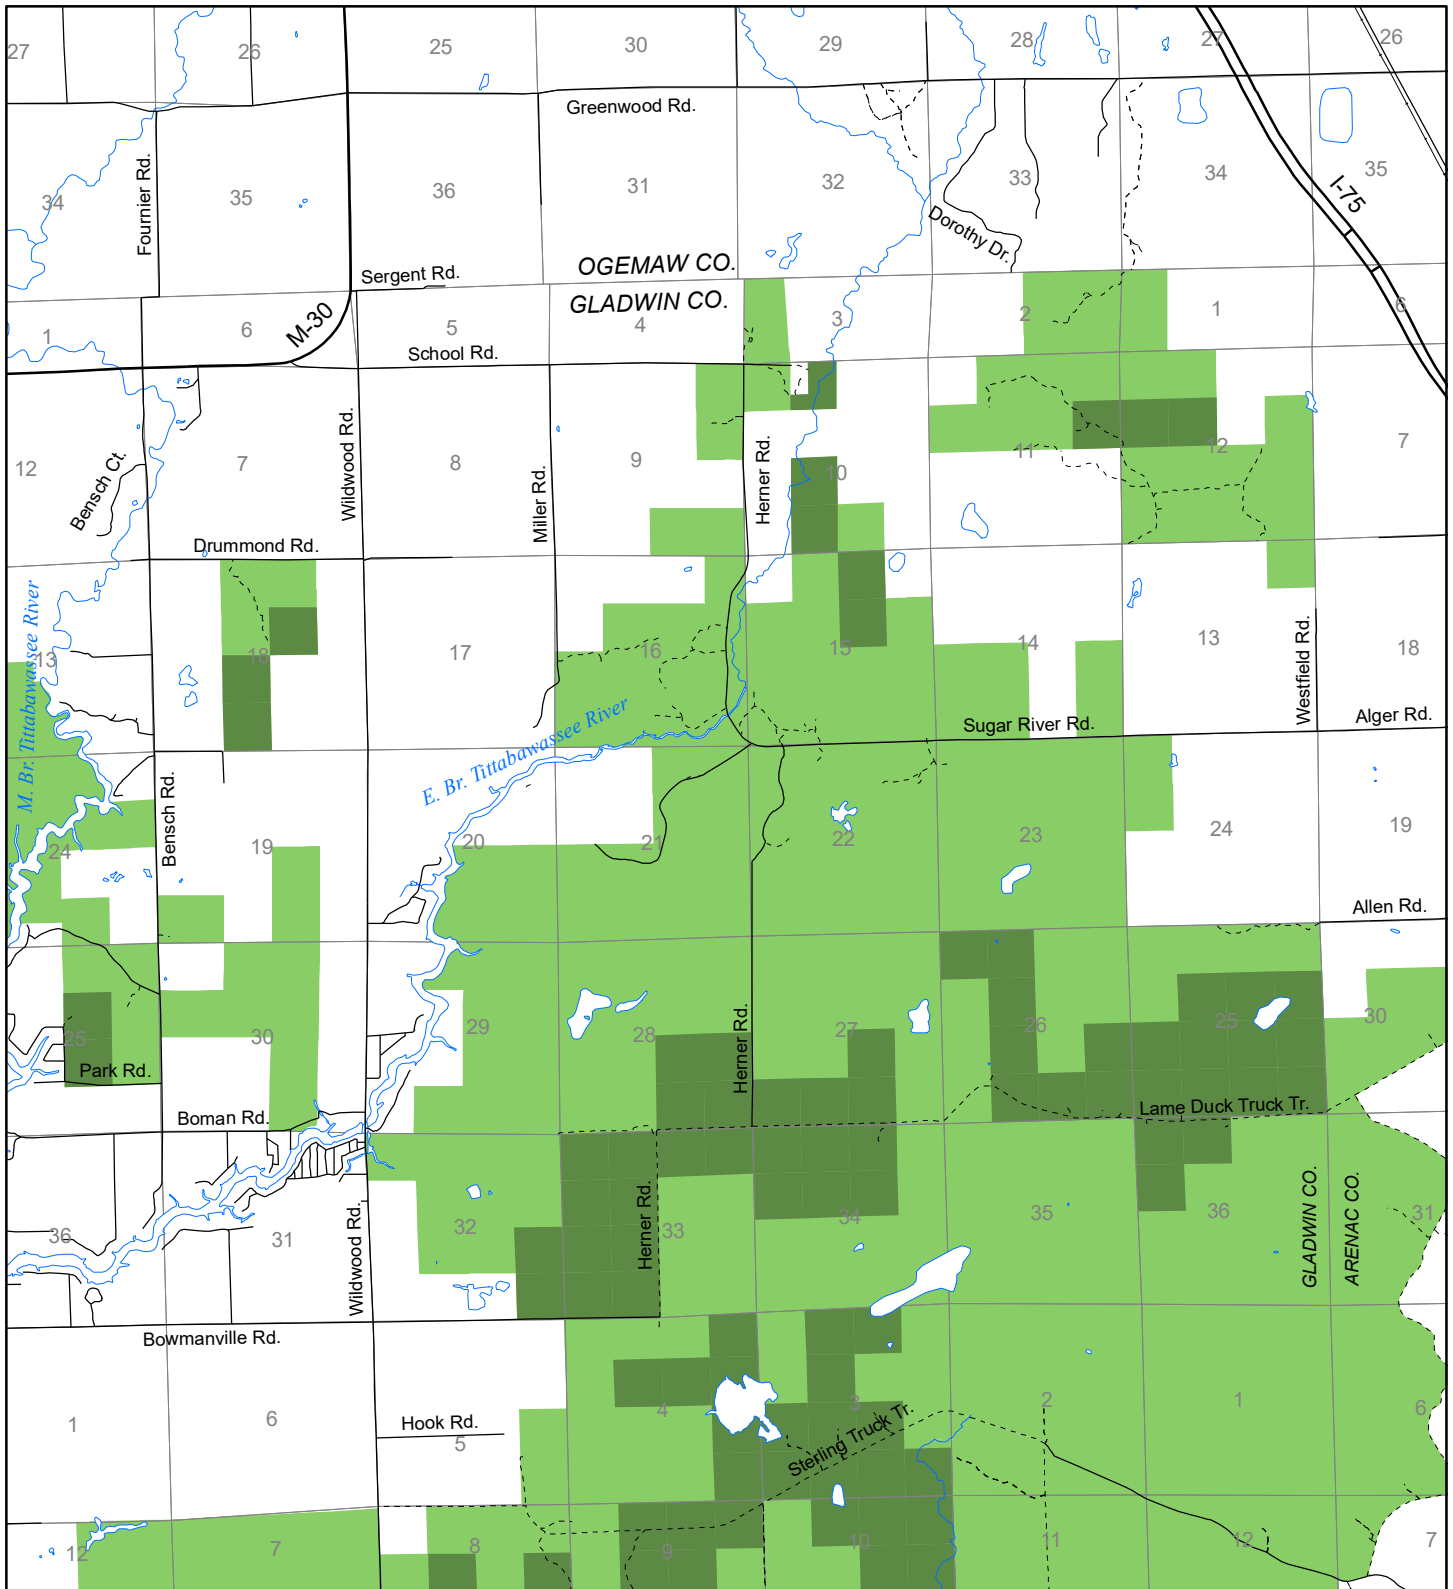

# Fuelwood Collection Gladwin County T20N, R02E

- State land open to fuelwood collection
- State land closed to fuelwood collection

Effective: April 1, 2017

0

1

MILE

03/16/2017