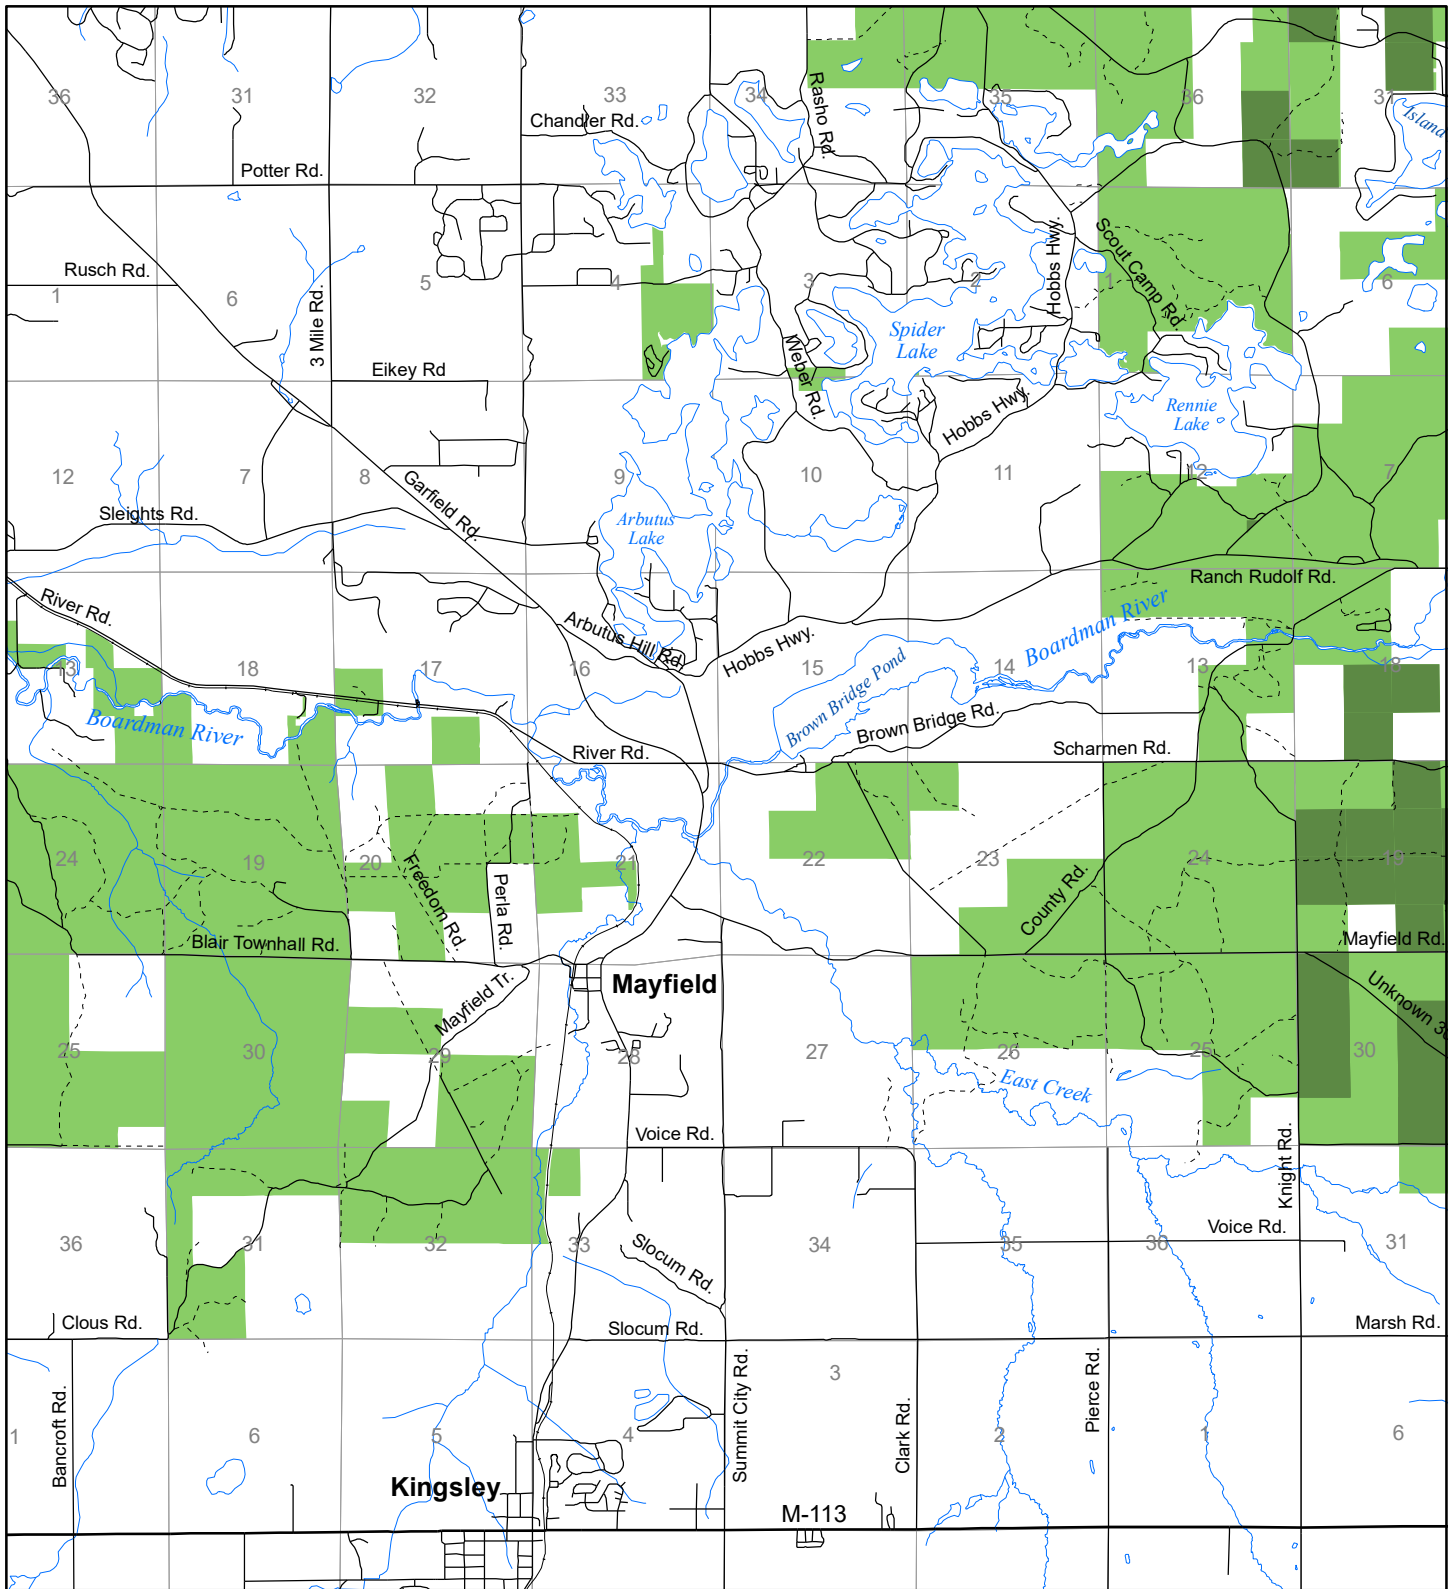

Fuelwood Collection Grand Traverse County T26N, R10W

- State land open to fuelwood collection
- State land closed to fuelwood collection

Effective: April 1, 2017

N

0 1

MILE

03/28/2016