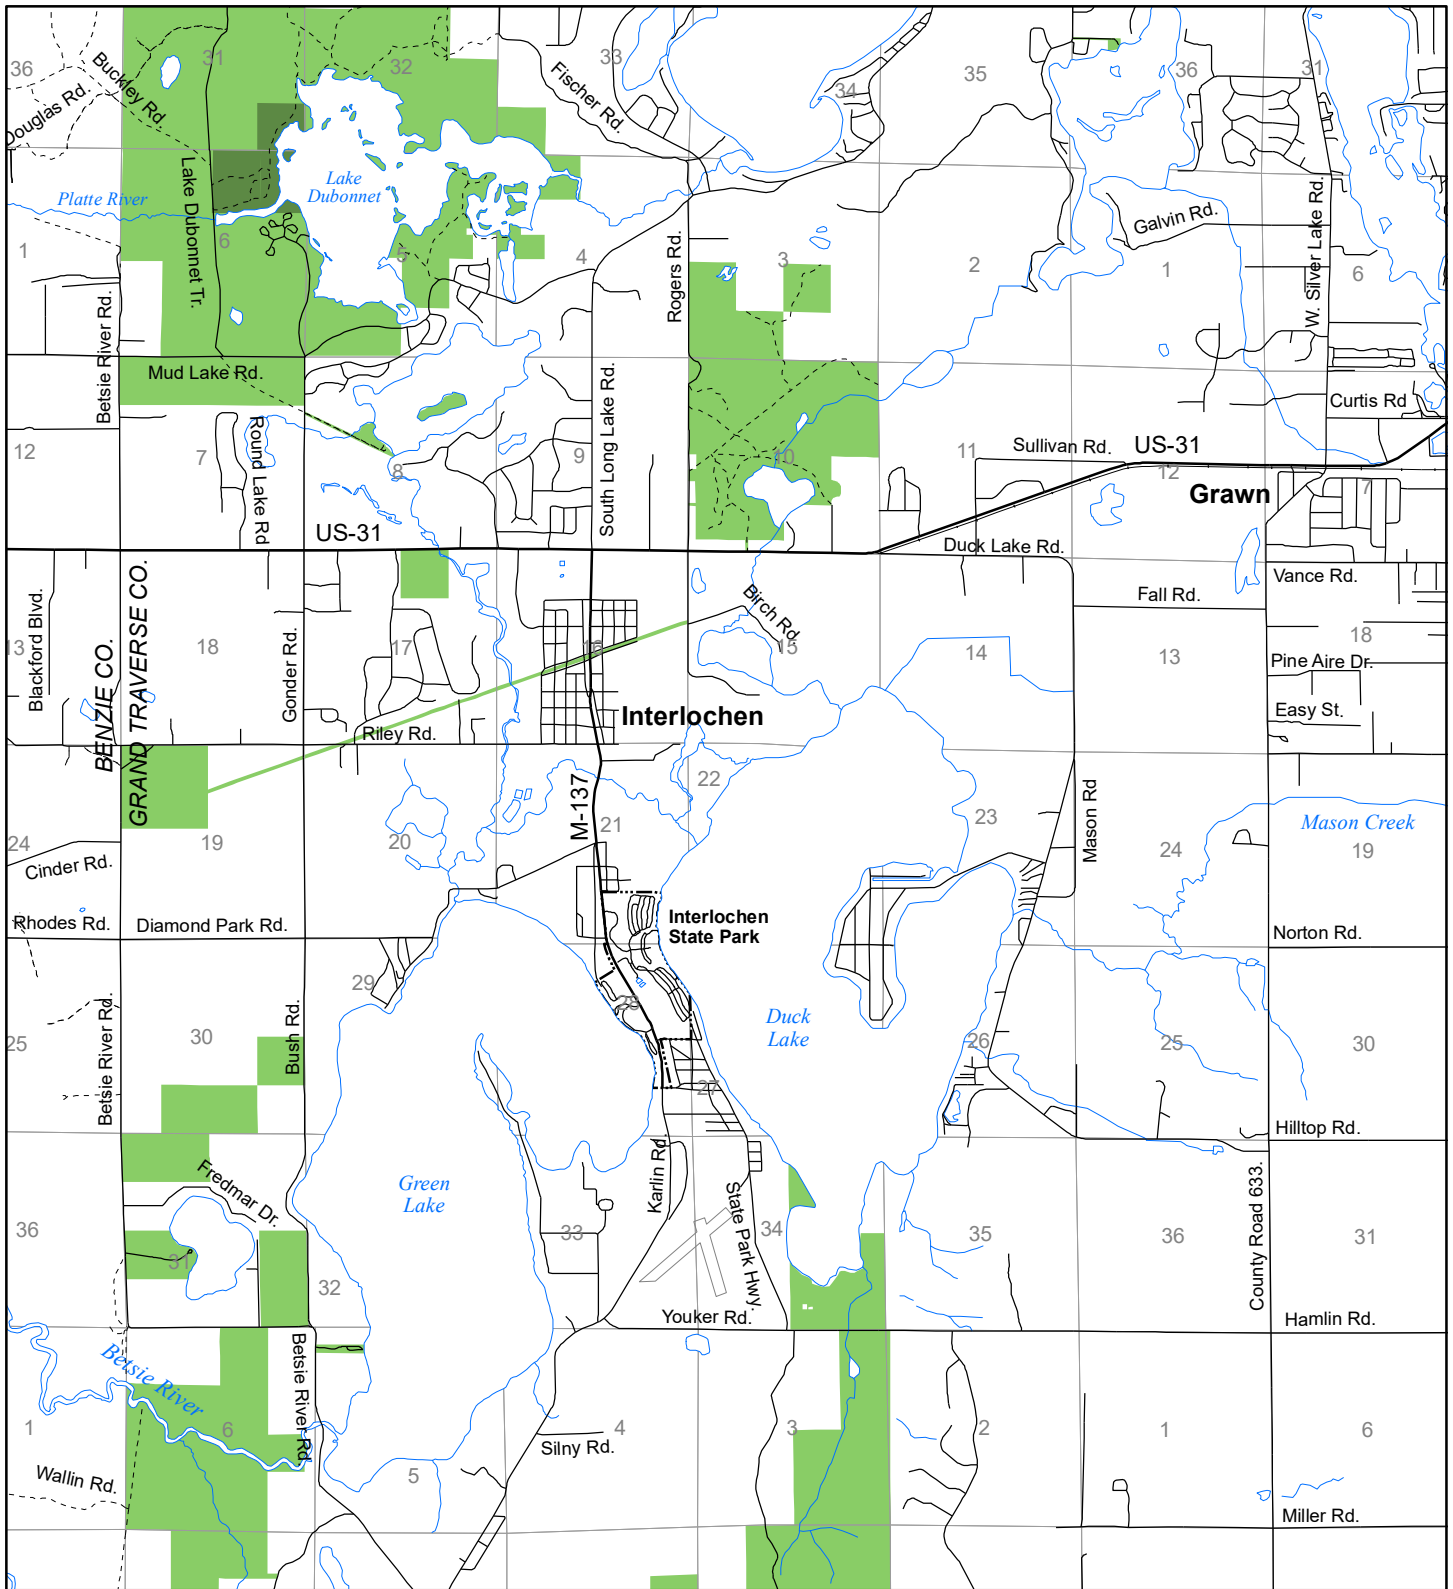

# Fuelwood Collection Grand Traverse County T26N, R12W

- State land open to fuelwood collection
- State land closed to fuelwood collection

Effective: April 1, 2017

0

MILE

1

03/15/2017