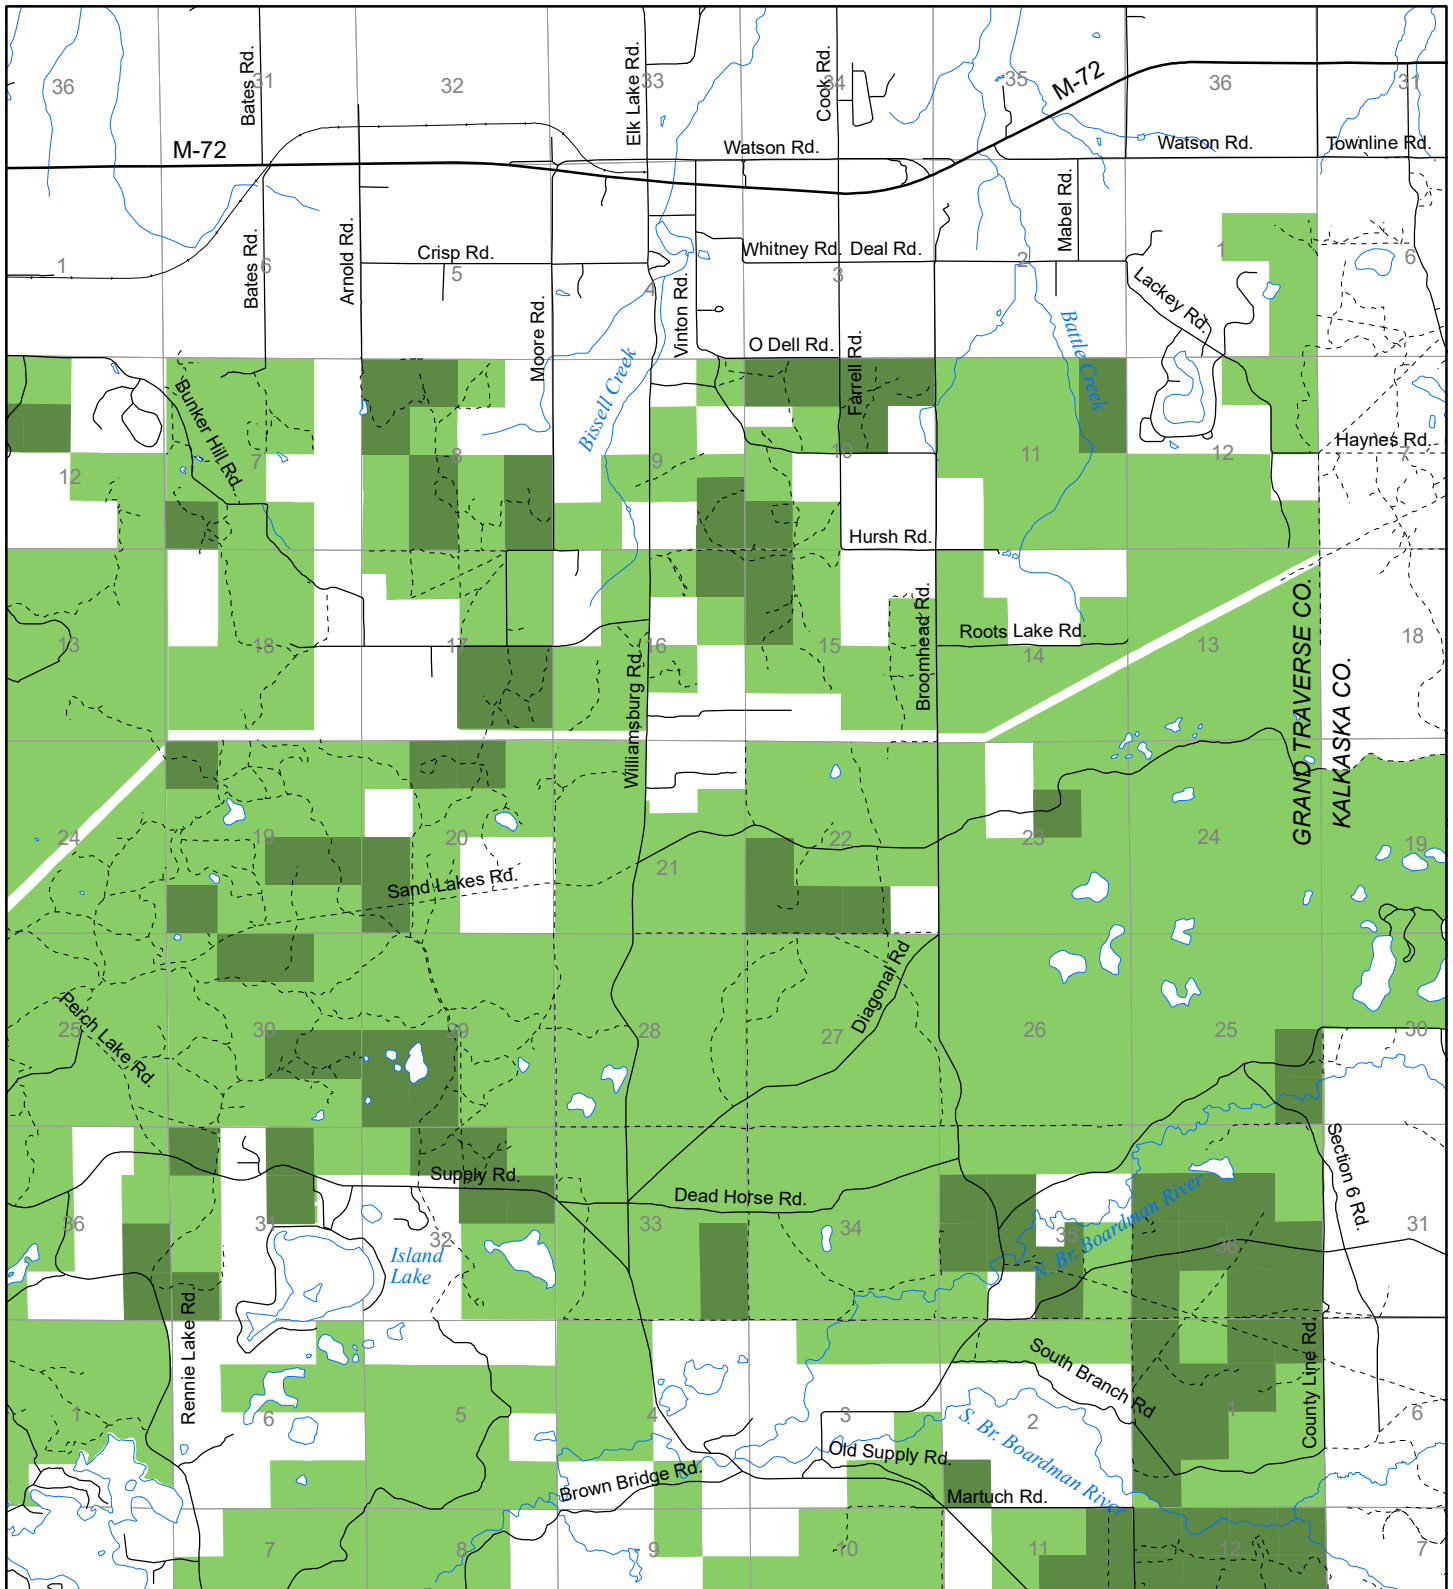

Fuelwood Collection Grand Traverse County T27N, R09W

- State land open to fuelwood collection
- State land closed to fuelwood collection

Effective: April 1, 2017

0

MILE

03/15/2017

N

DNR

MICHIGAN