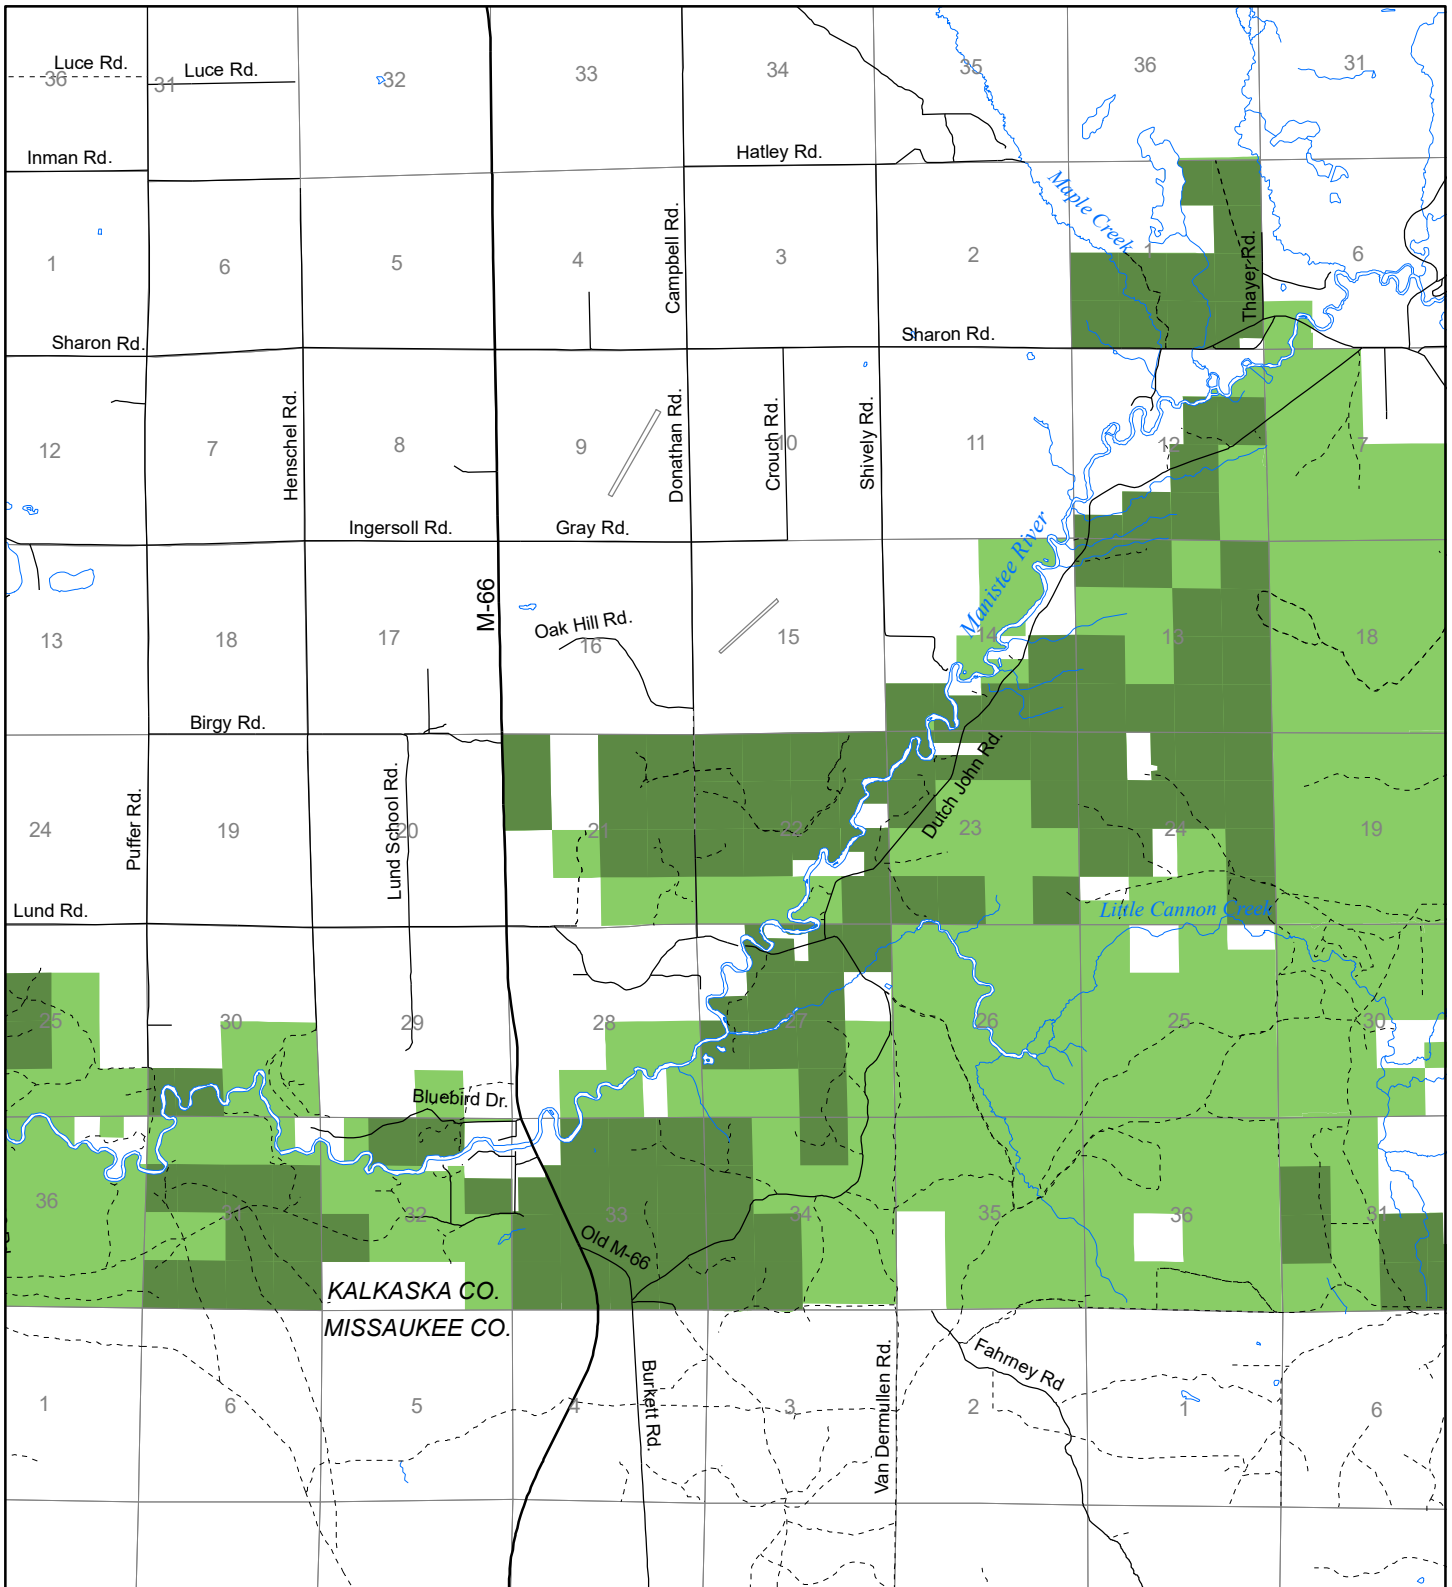

# Fuelwood Collection Kalkaska County T25N, R07W

- State land open to fuelwood collection
- State land closed to fuelwood collection

Effective: April 1, 2017

0

1

MILE

N

03/15/2017