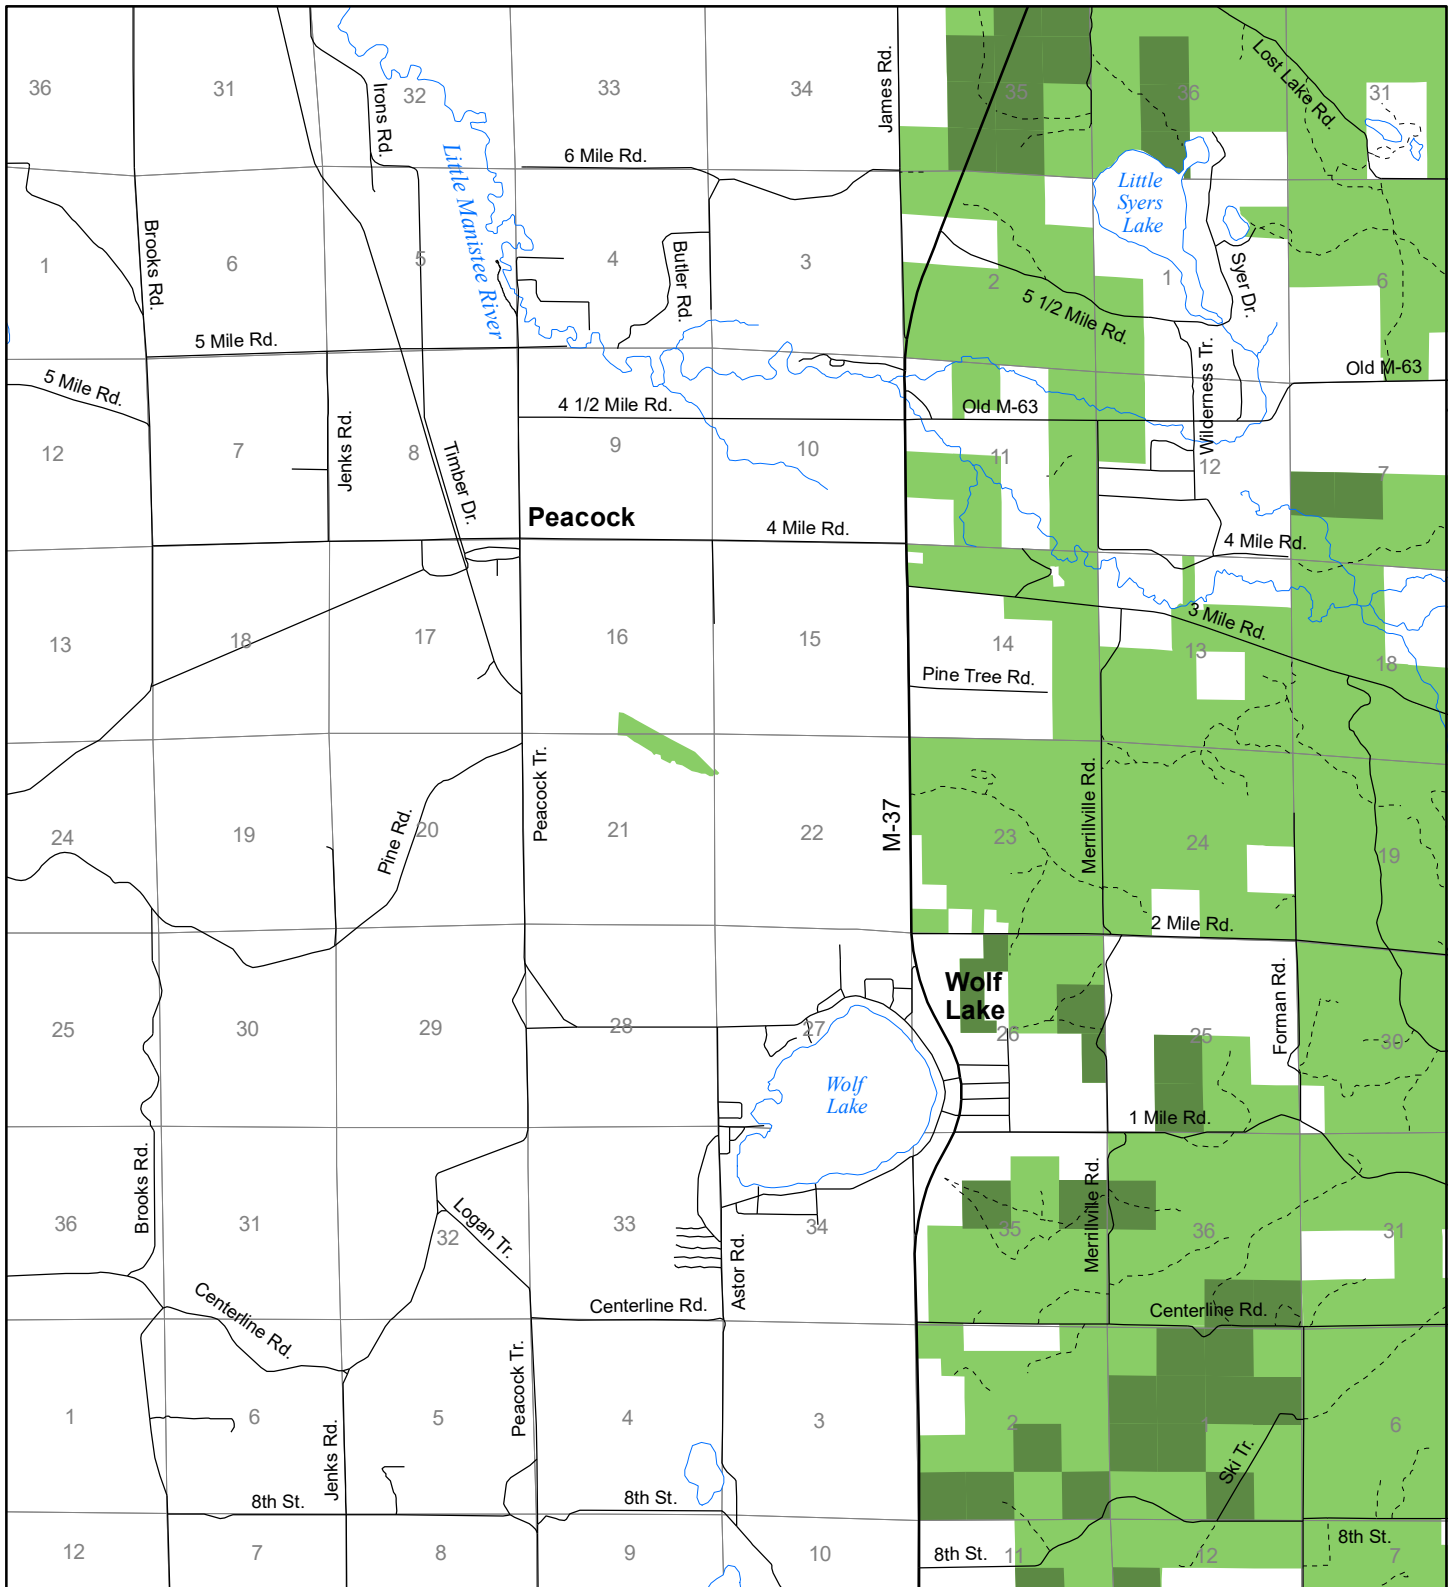

# Fuelwood Collection Lake County T19N, R13W

- State land open to fuelwood collection
- State land closed to fuelwood collection

Effective: April 1, 2017

MILE  
02/27/2017