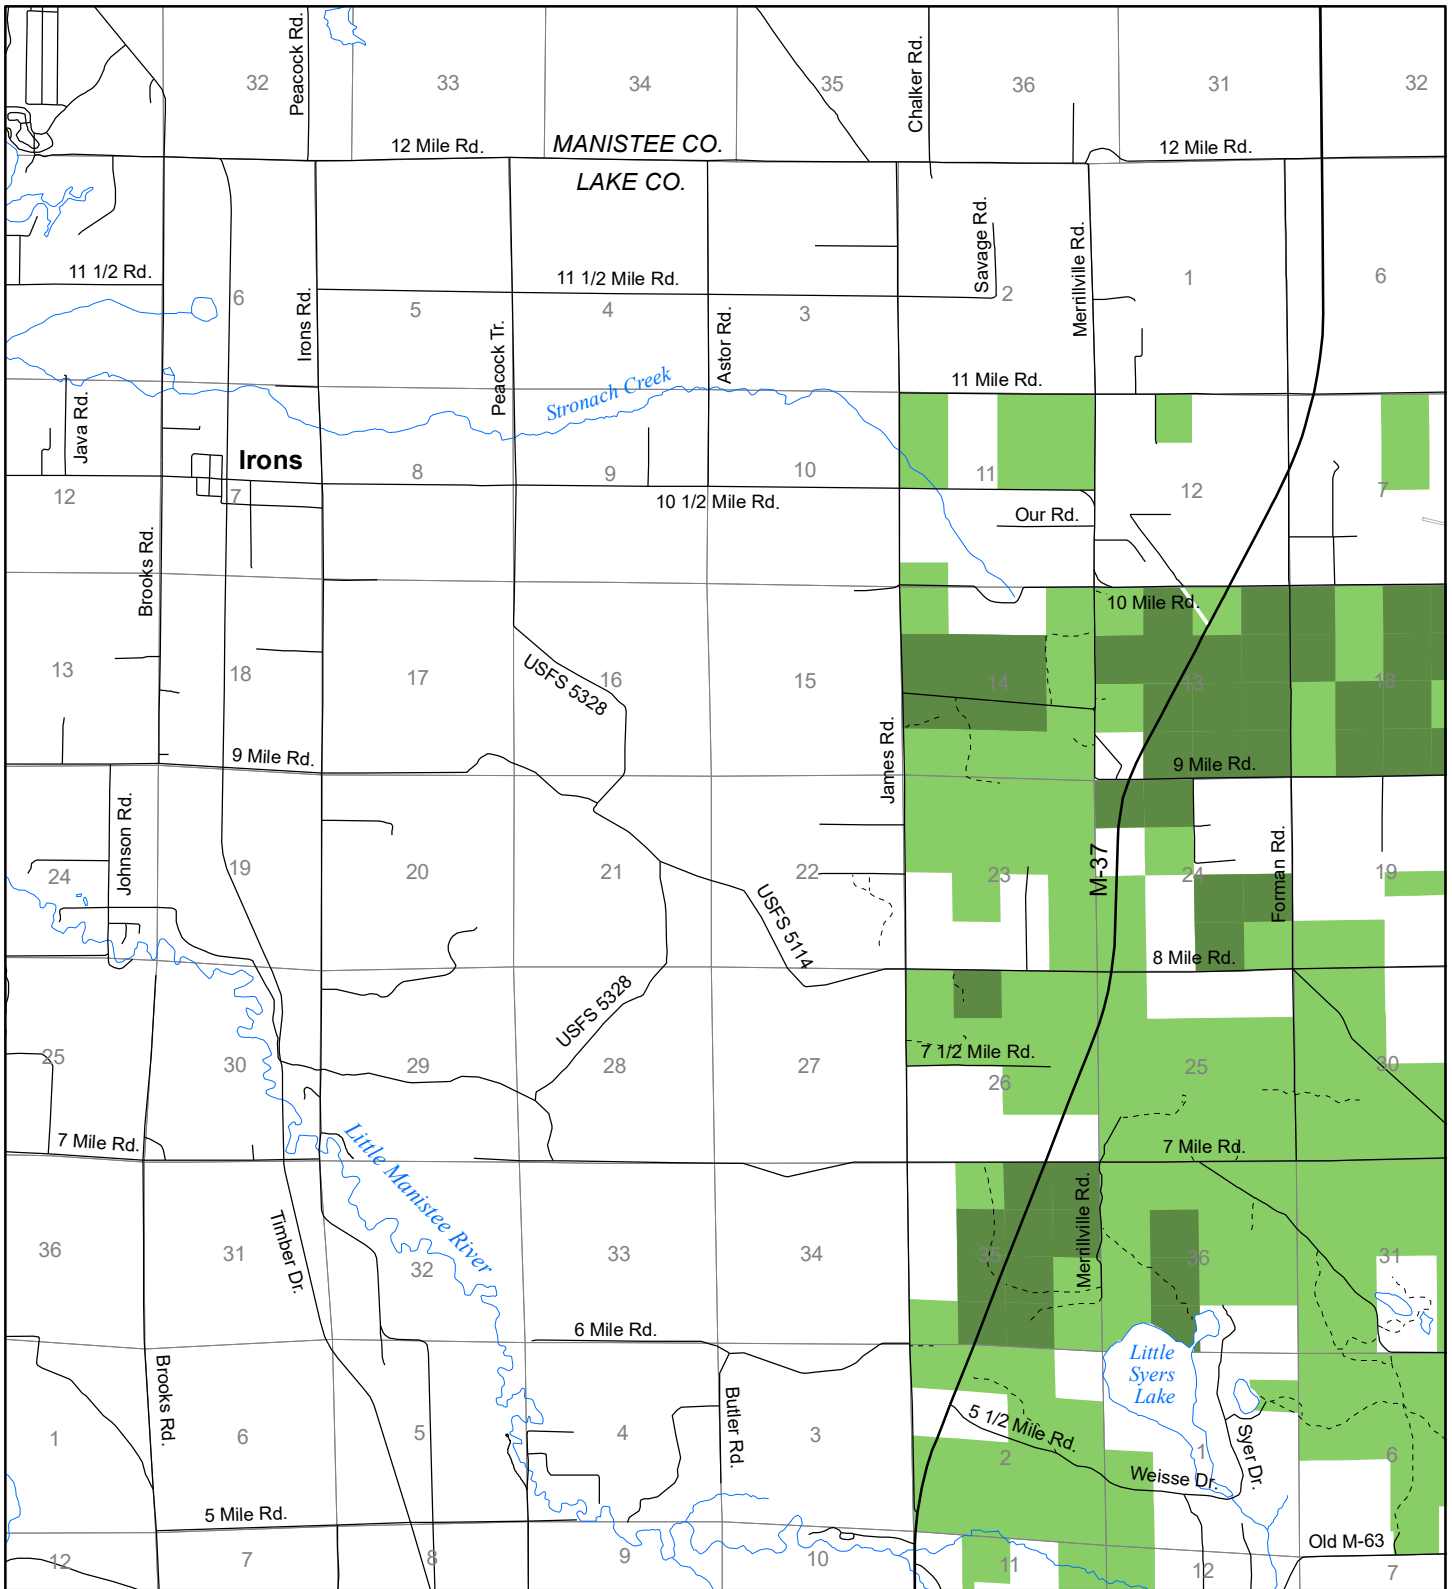

# Fuelwood Collection Lake County T20N, R13W

- State land open to fuelwood collection
- State land closed to fuelwood collection

Effective: April 1, 2017

02/27/2017