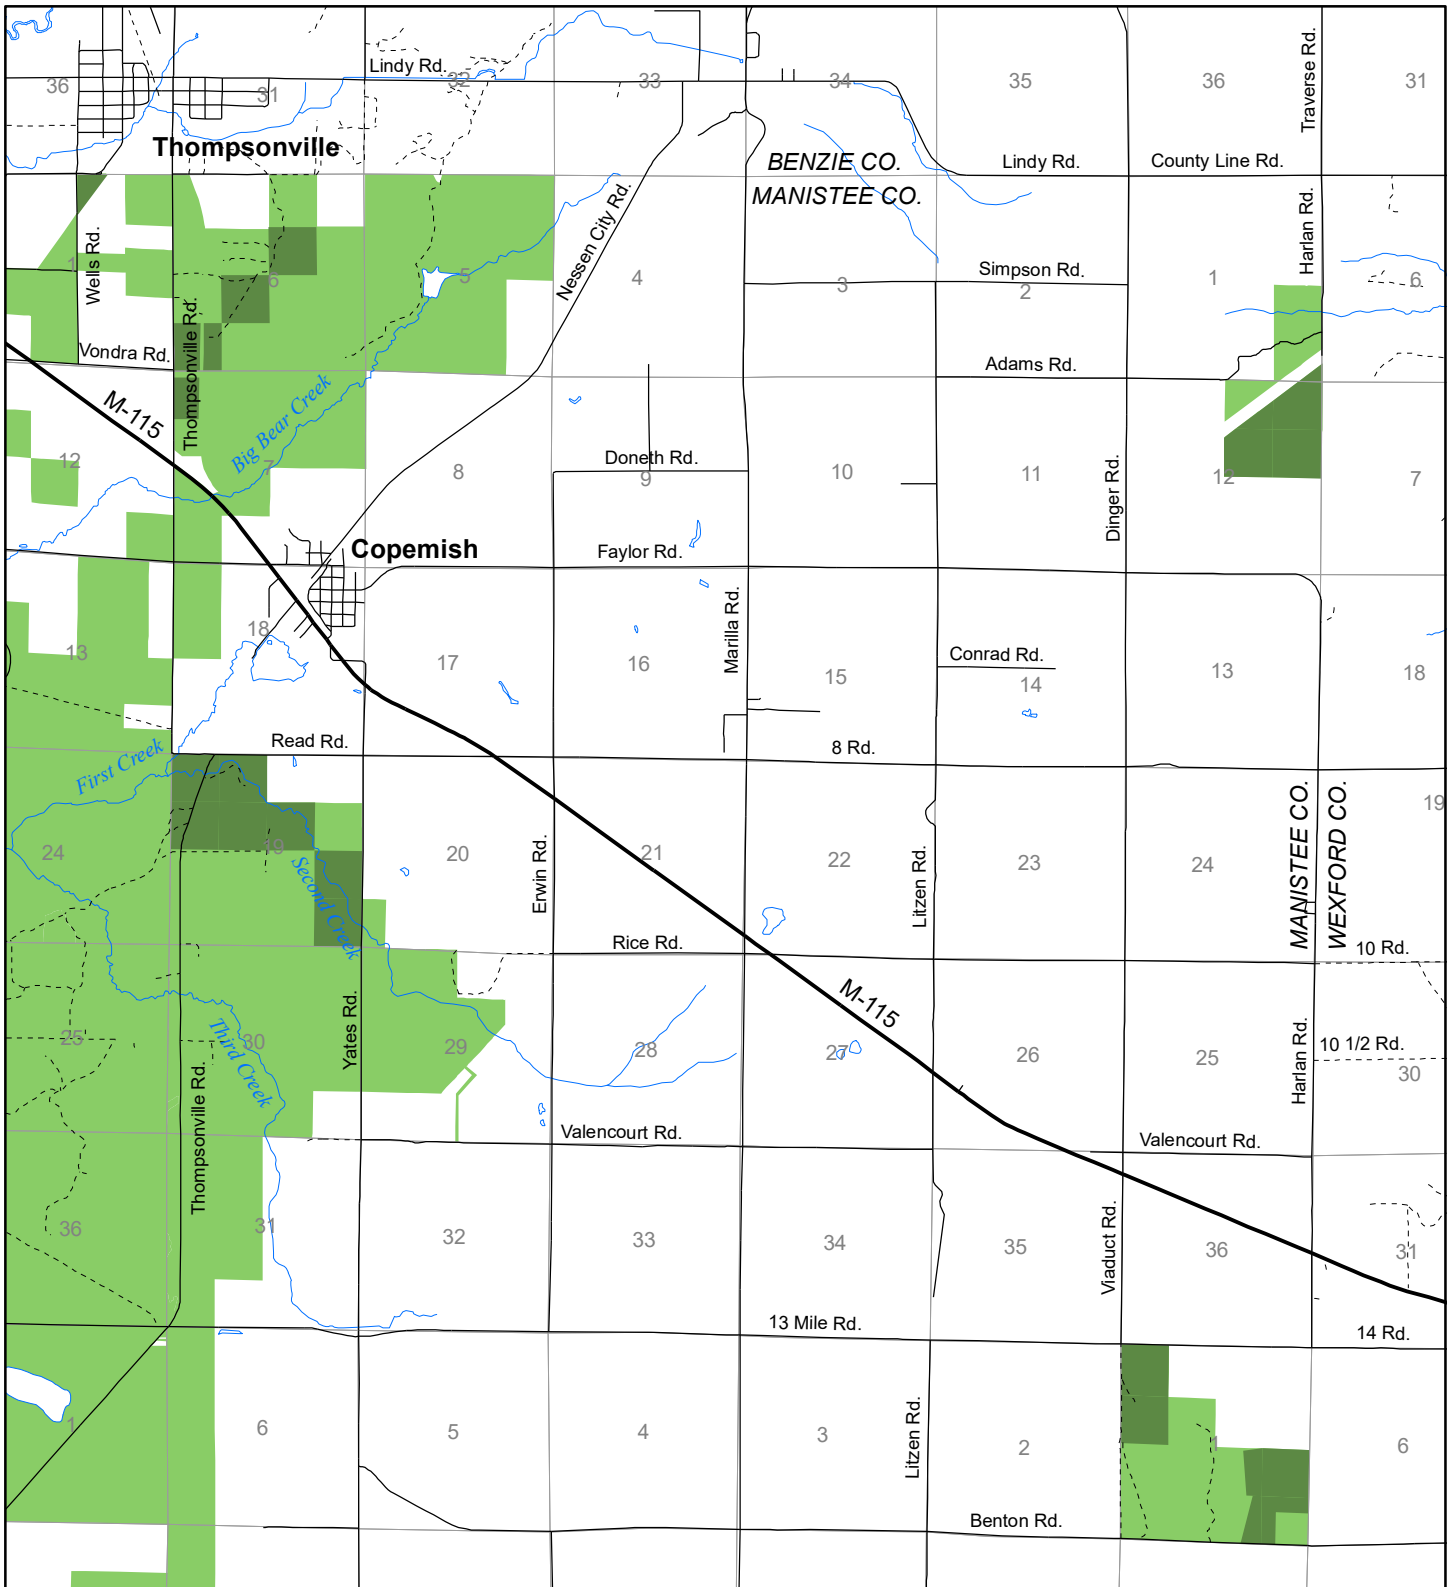

Fuelwood Collection
 Manistee County
T24N, R13W

- State land open to fuelwood collection
- State land closed to fuelwood collection

Effective: April 1, 2017

0 ↑ 1
 MILE
 03/14/2017