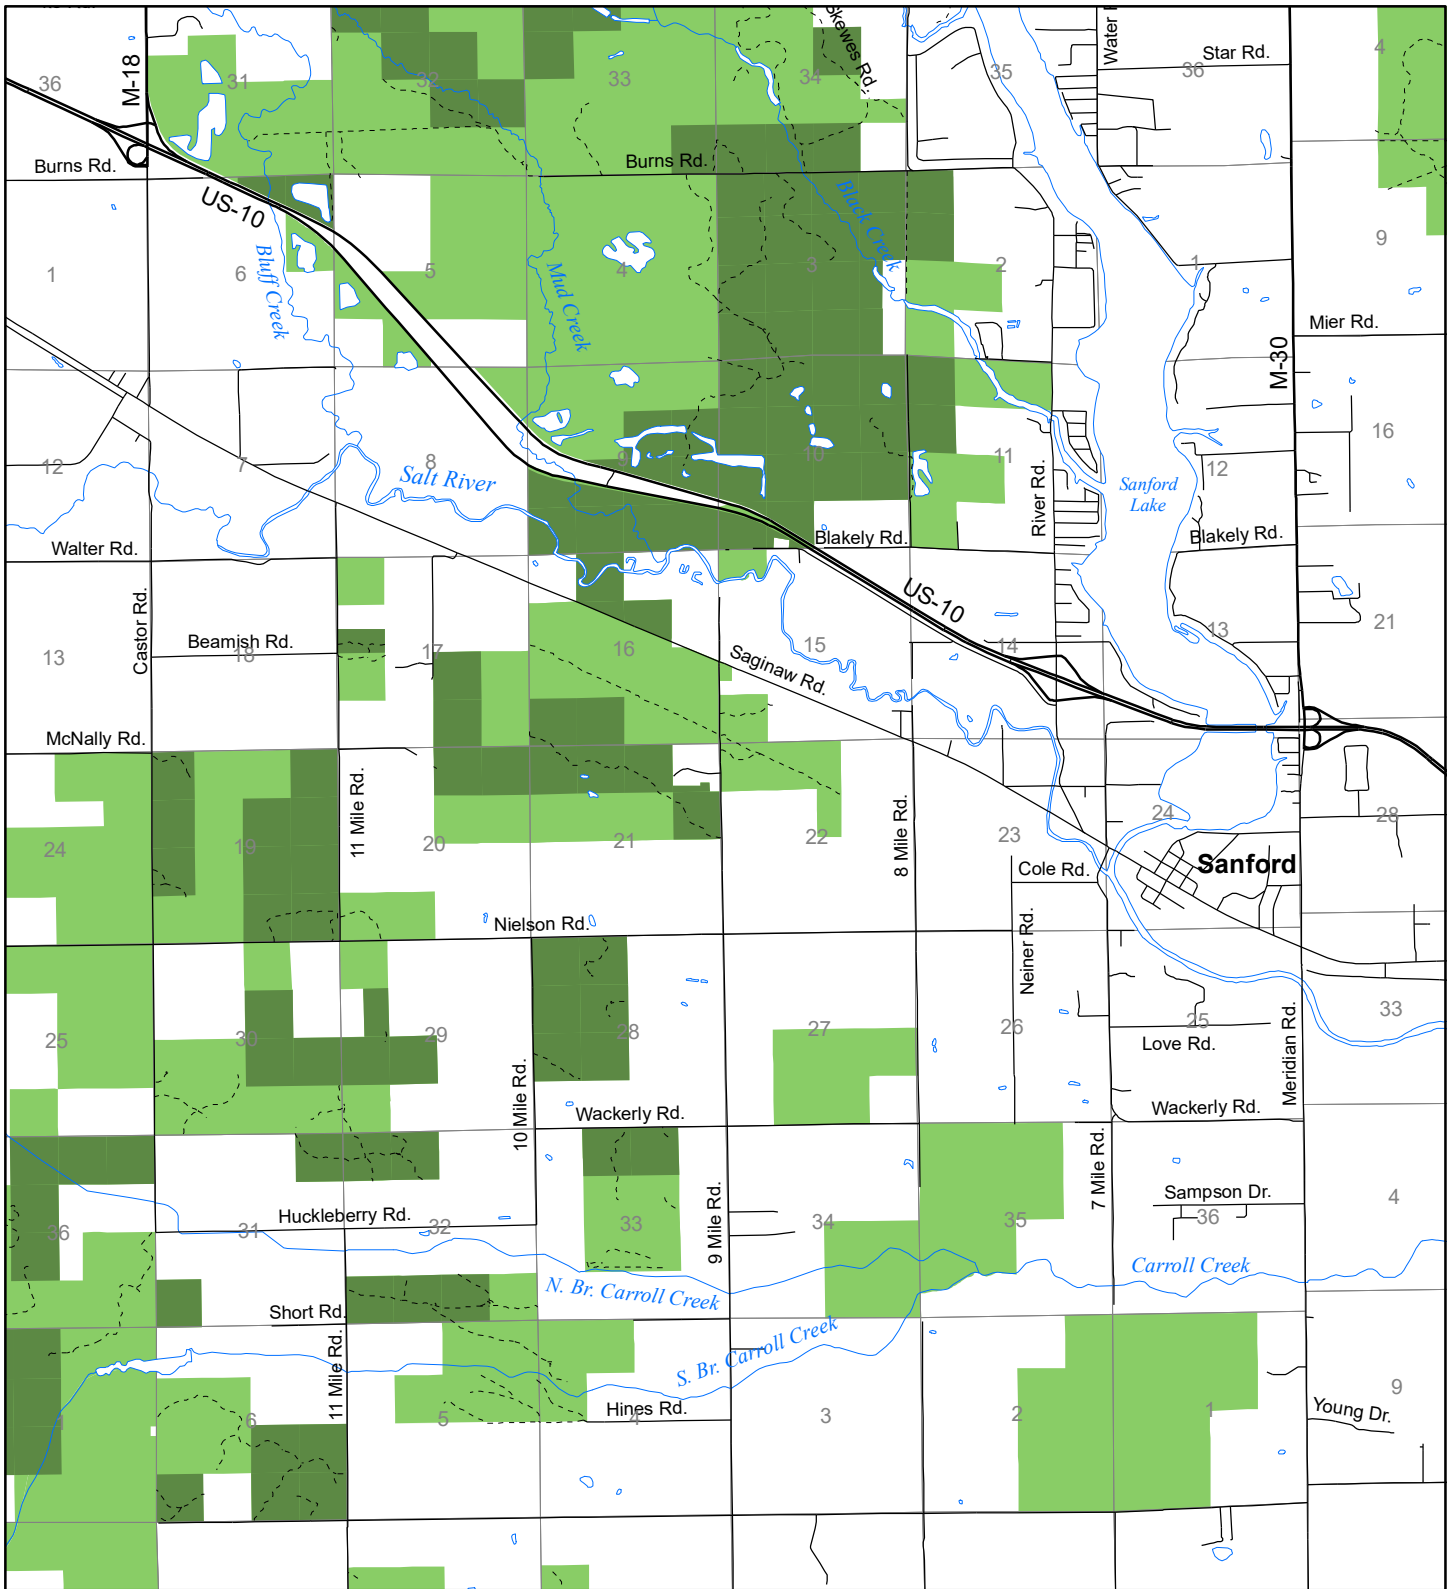

Fuelwood Collection  
 Midland County  
 T15N, R01W

- State land open to fuelwood collection
- State land closed to fuelwood collection

Effective: April 1, 2017

0 N 1  
 MILE  
 03/16/2017