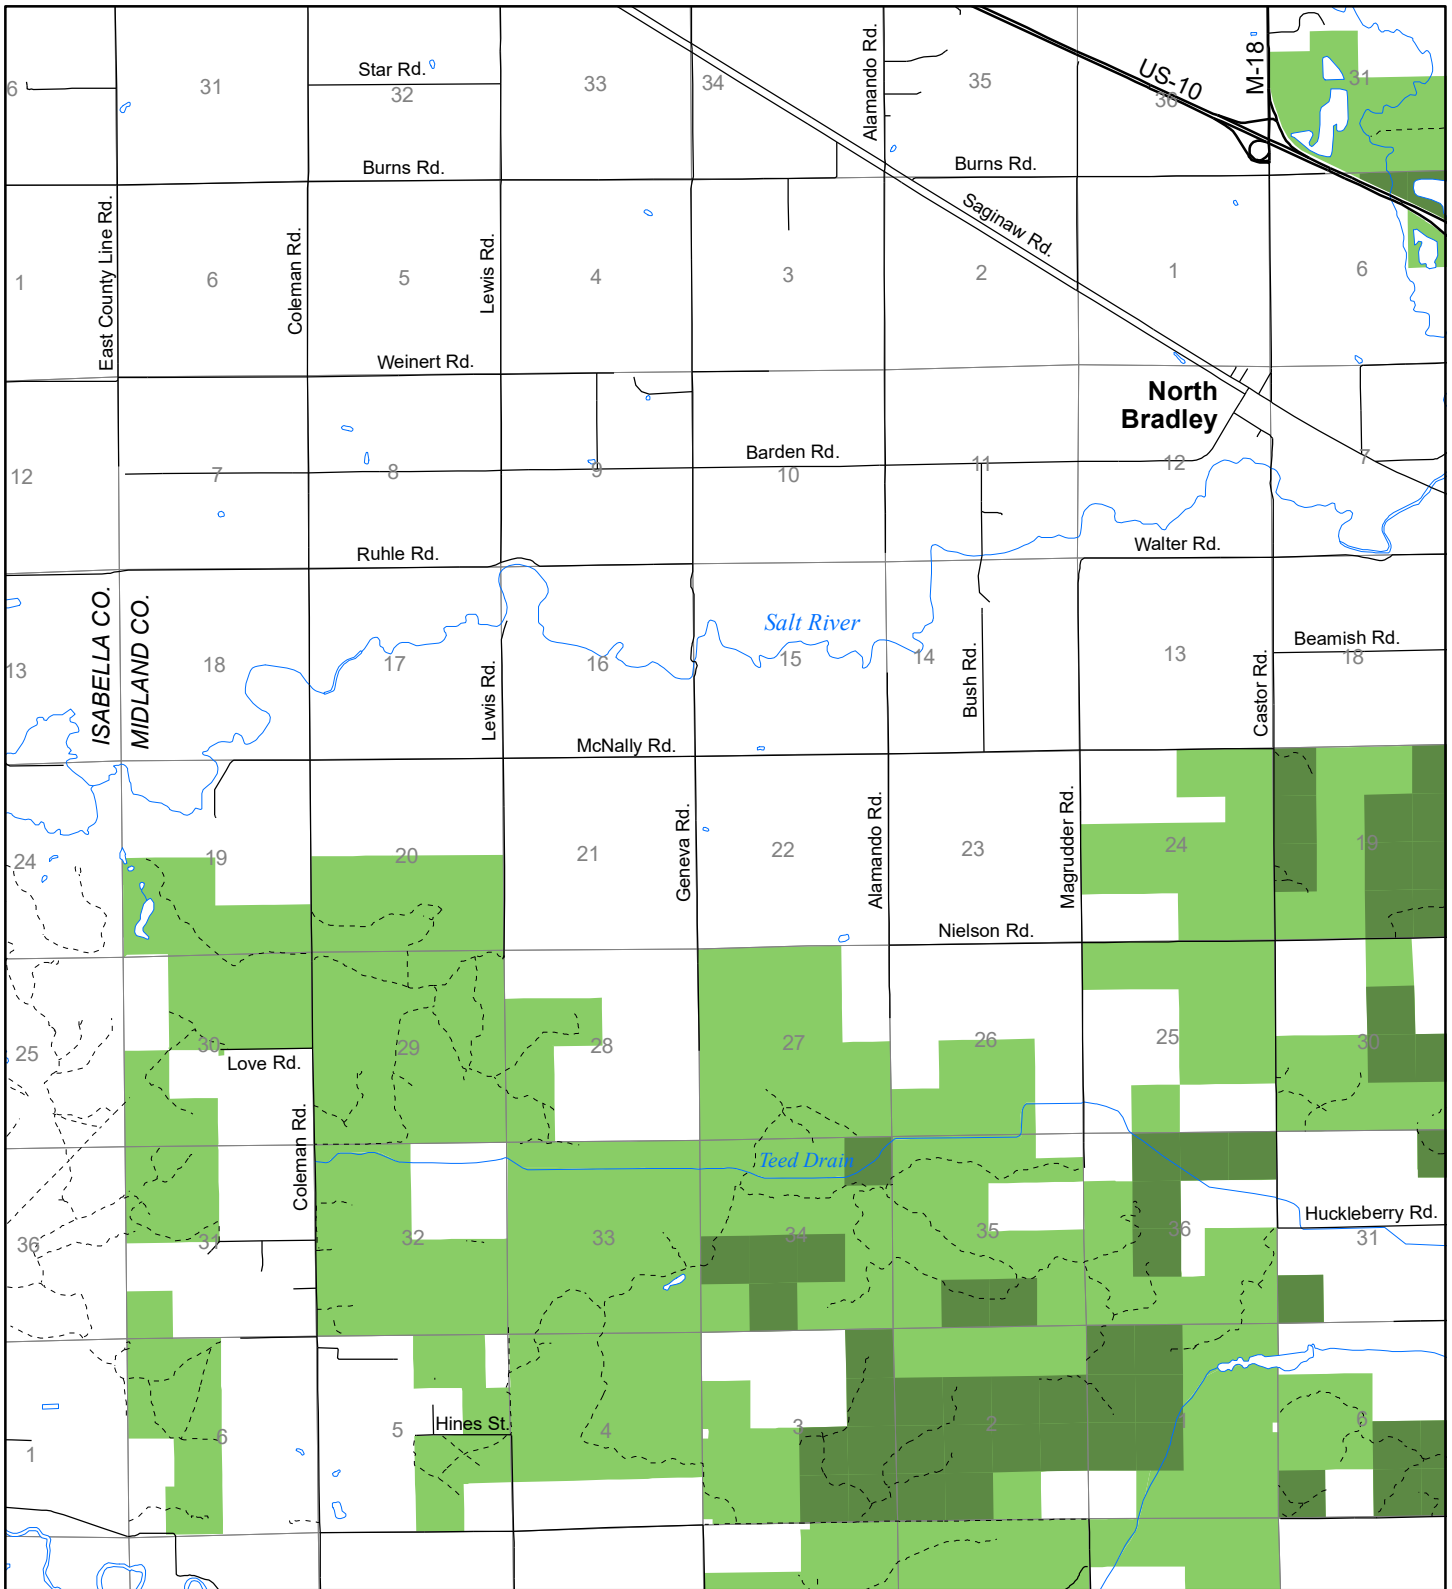

Fuelwood Collection Midland County T15N, R02W

- State land open to fuelwood collection
- State land closed to fuelwood collection

Effective: April 1, 2017

03/16/2017