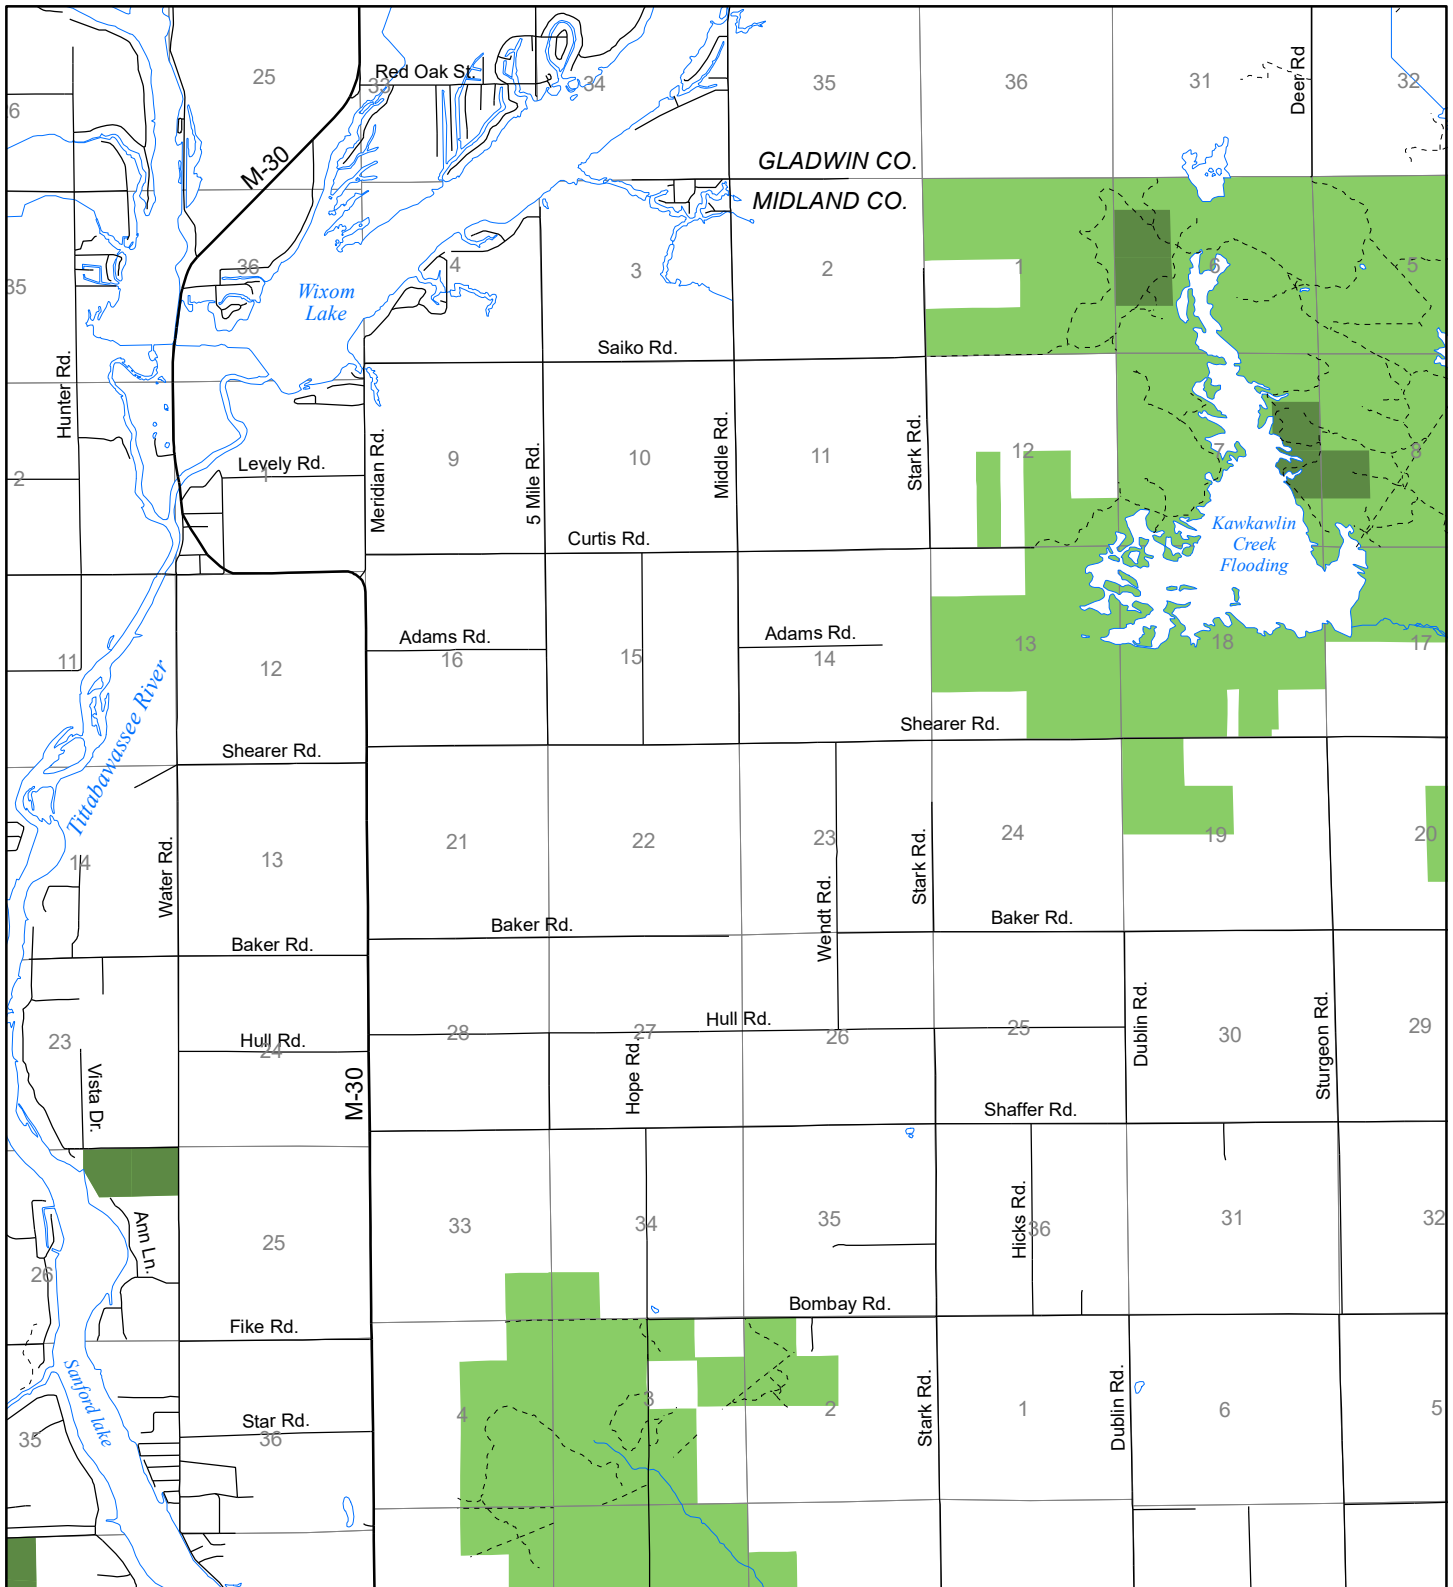

Fuelwood Collection Midland County T16N, R01E

- State land open to fuelwood collection
- State land closed to fuelwood collection

Effective: April 1, 2017

03/16/2017