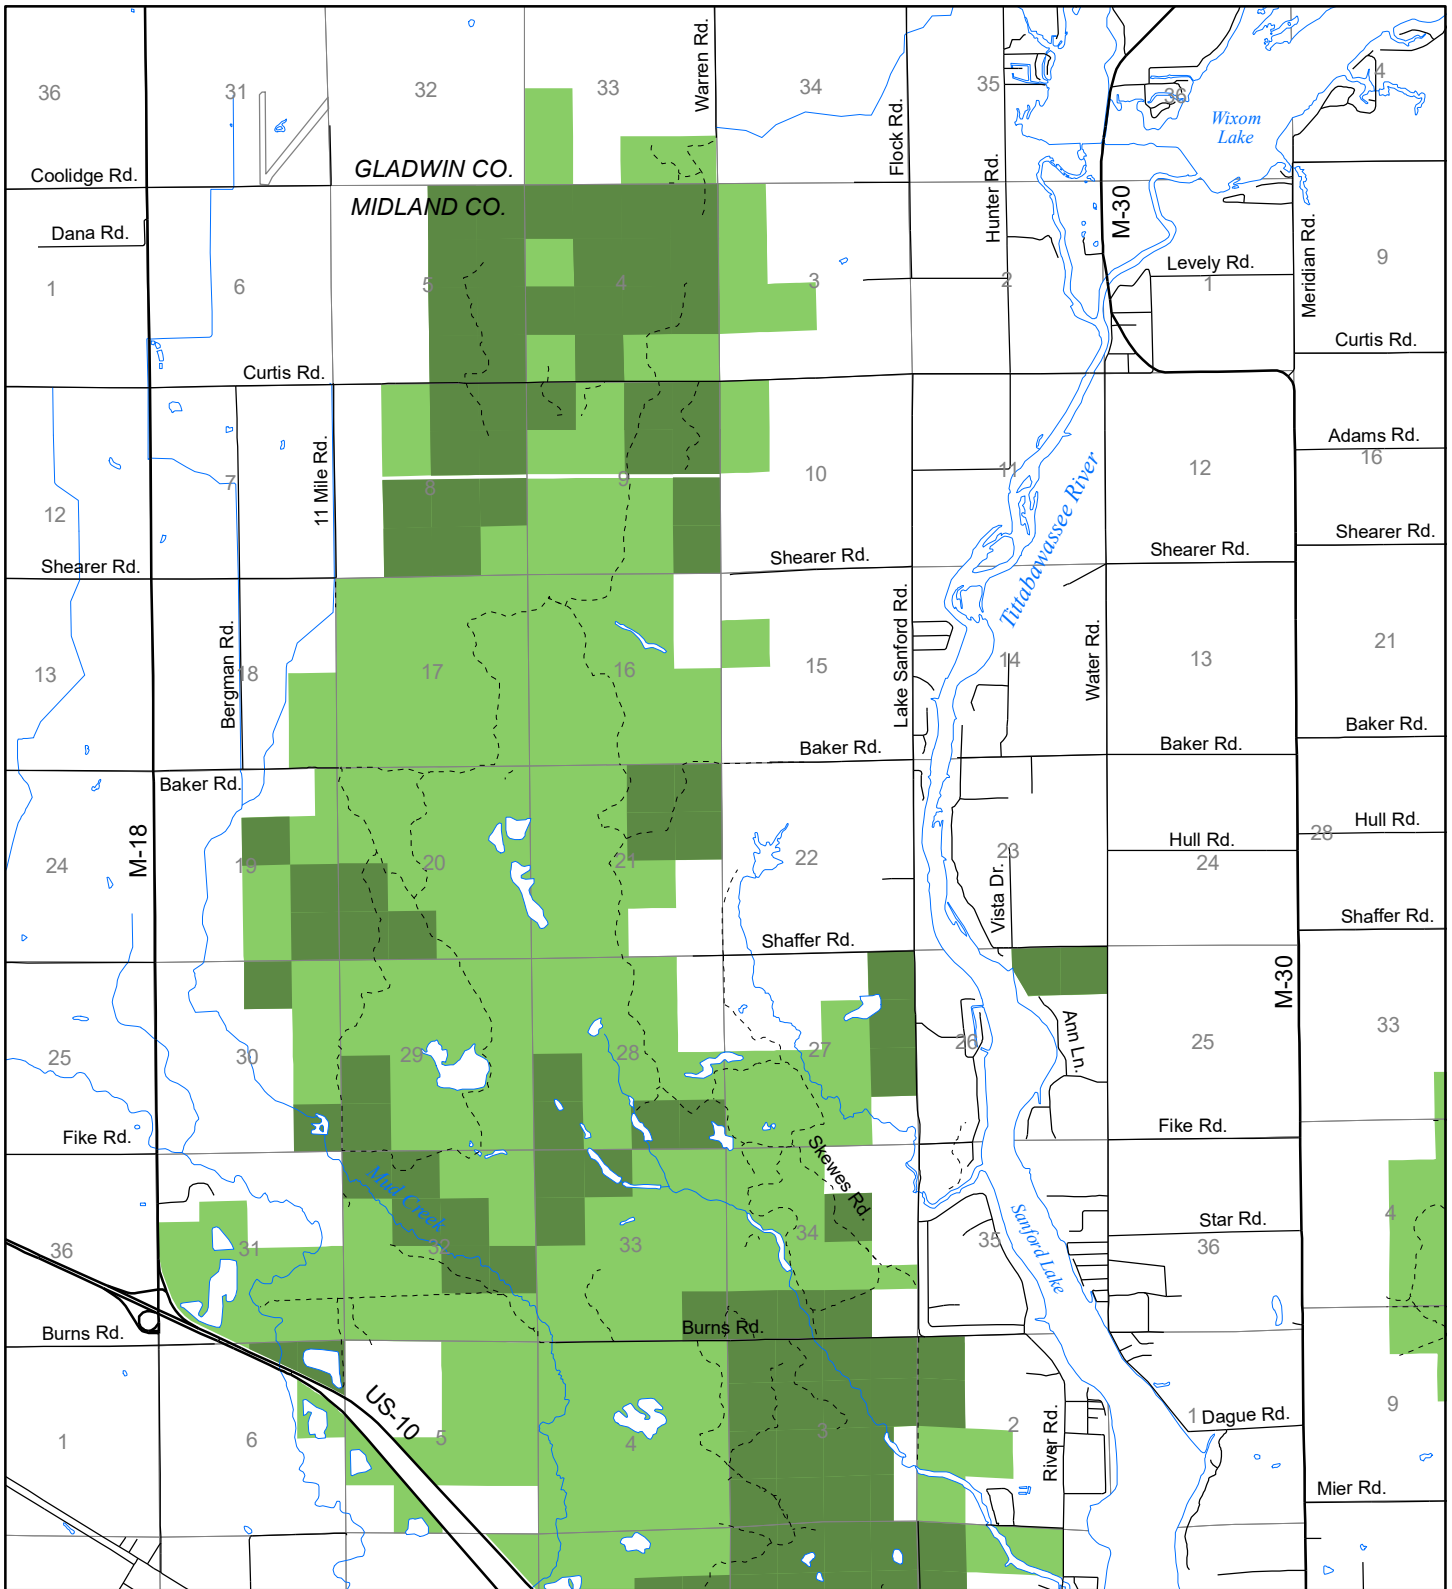

# Fuelwood Collection Midland County T16N, R01W

- State land open to fuelwood collection
- State land closed to fuelwood collection

Effective: April 1, 2017

0

1

MILE

03/16/2017