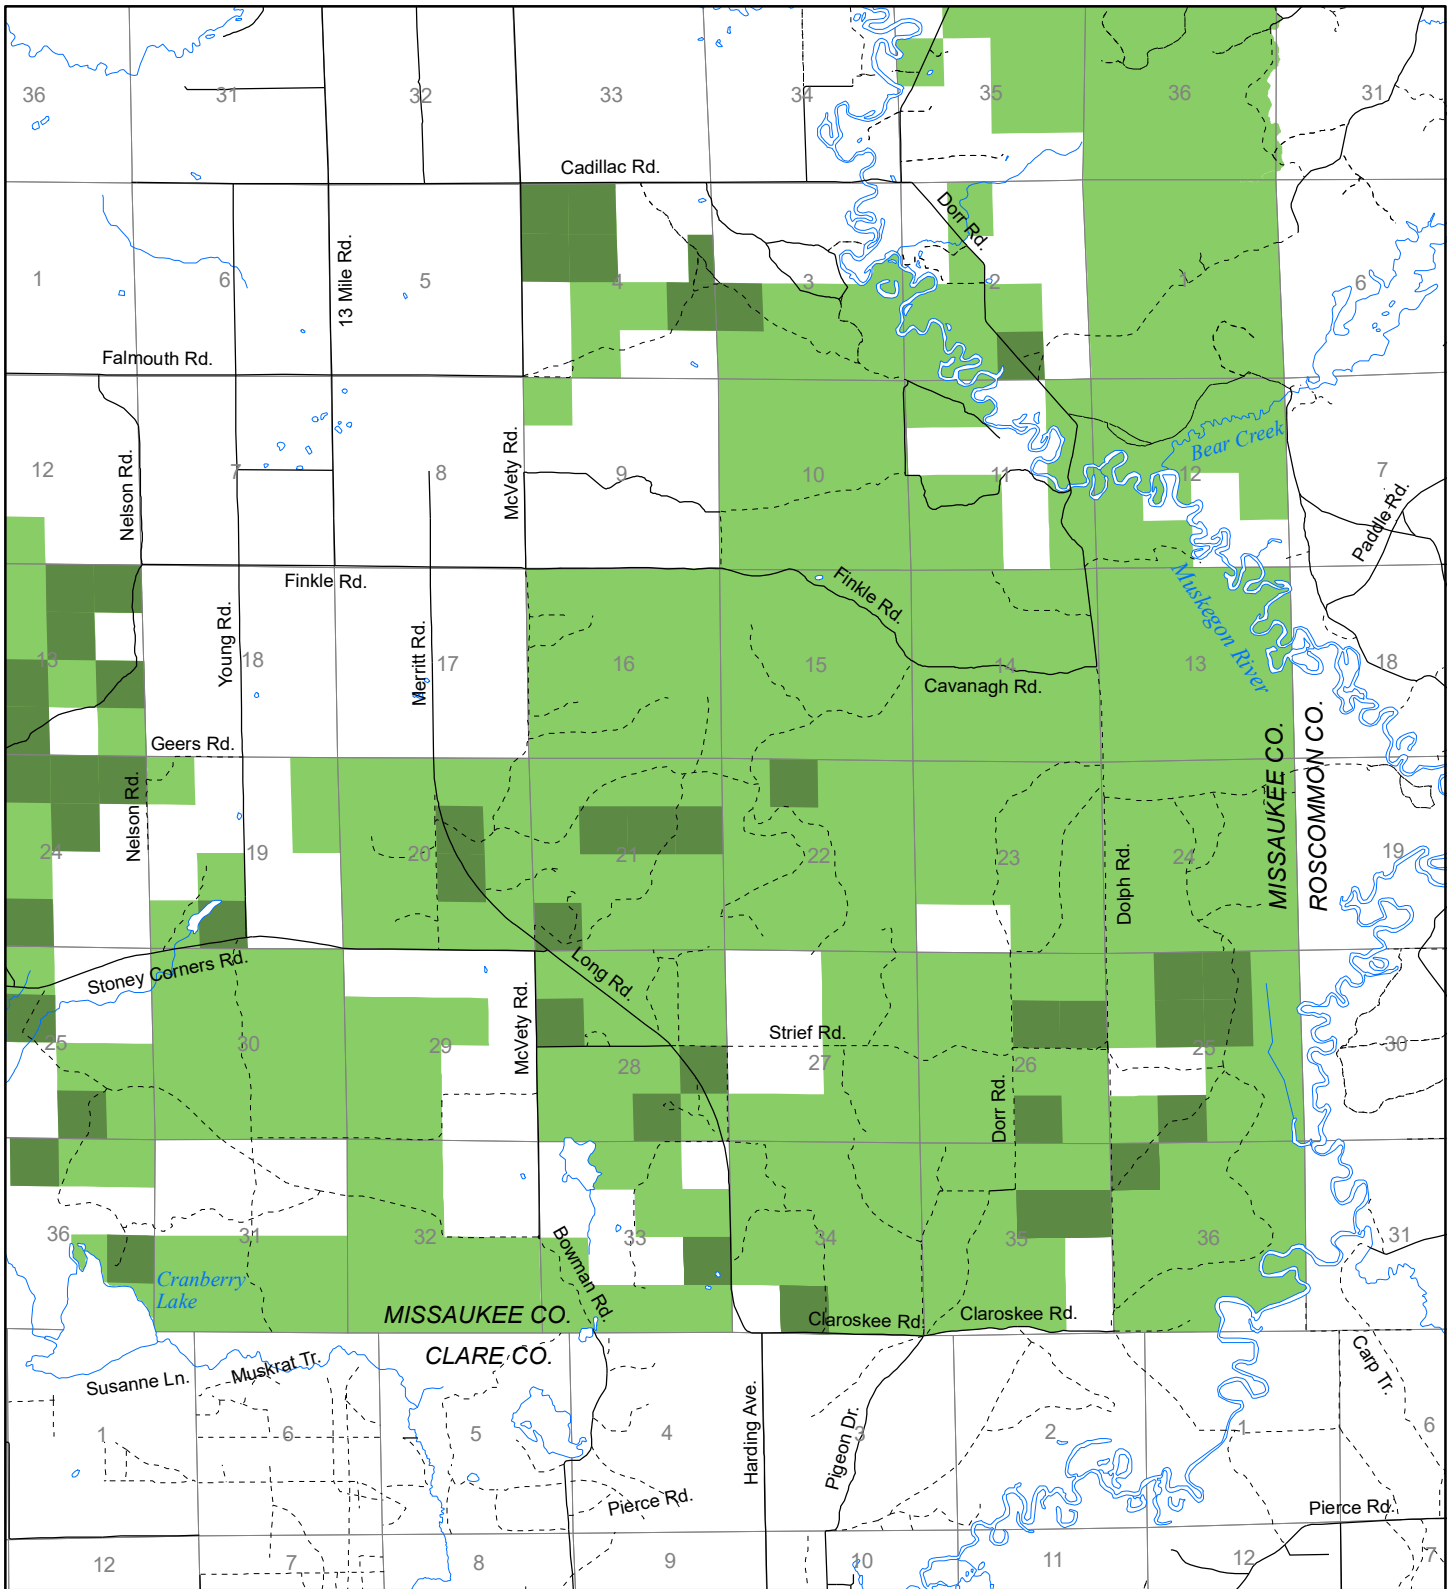

Fuelwood Collection
Missaukee County
T21N, R05W

- State land open to fuelwood collection
- State land closed to fuelwood collection

Effective: April 1, 2017

0 N 1
MILE
02/27/2017