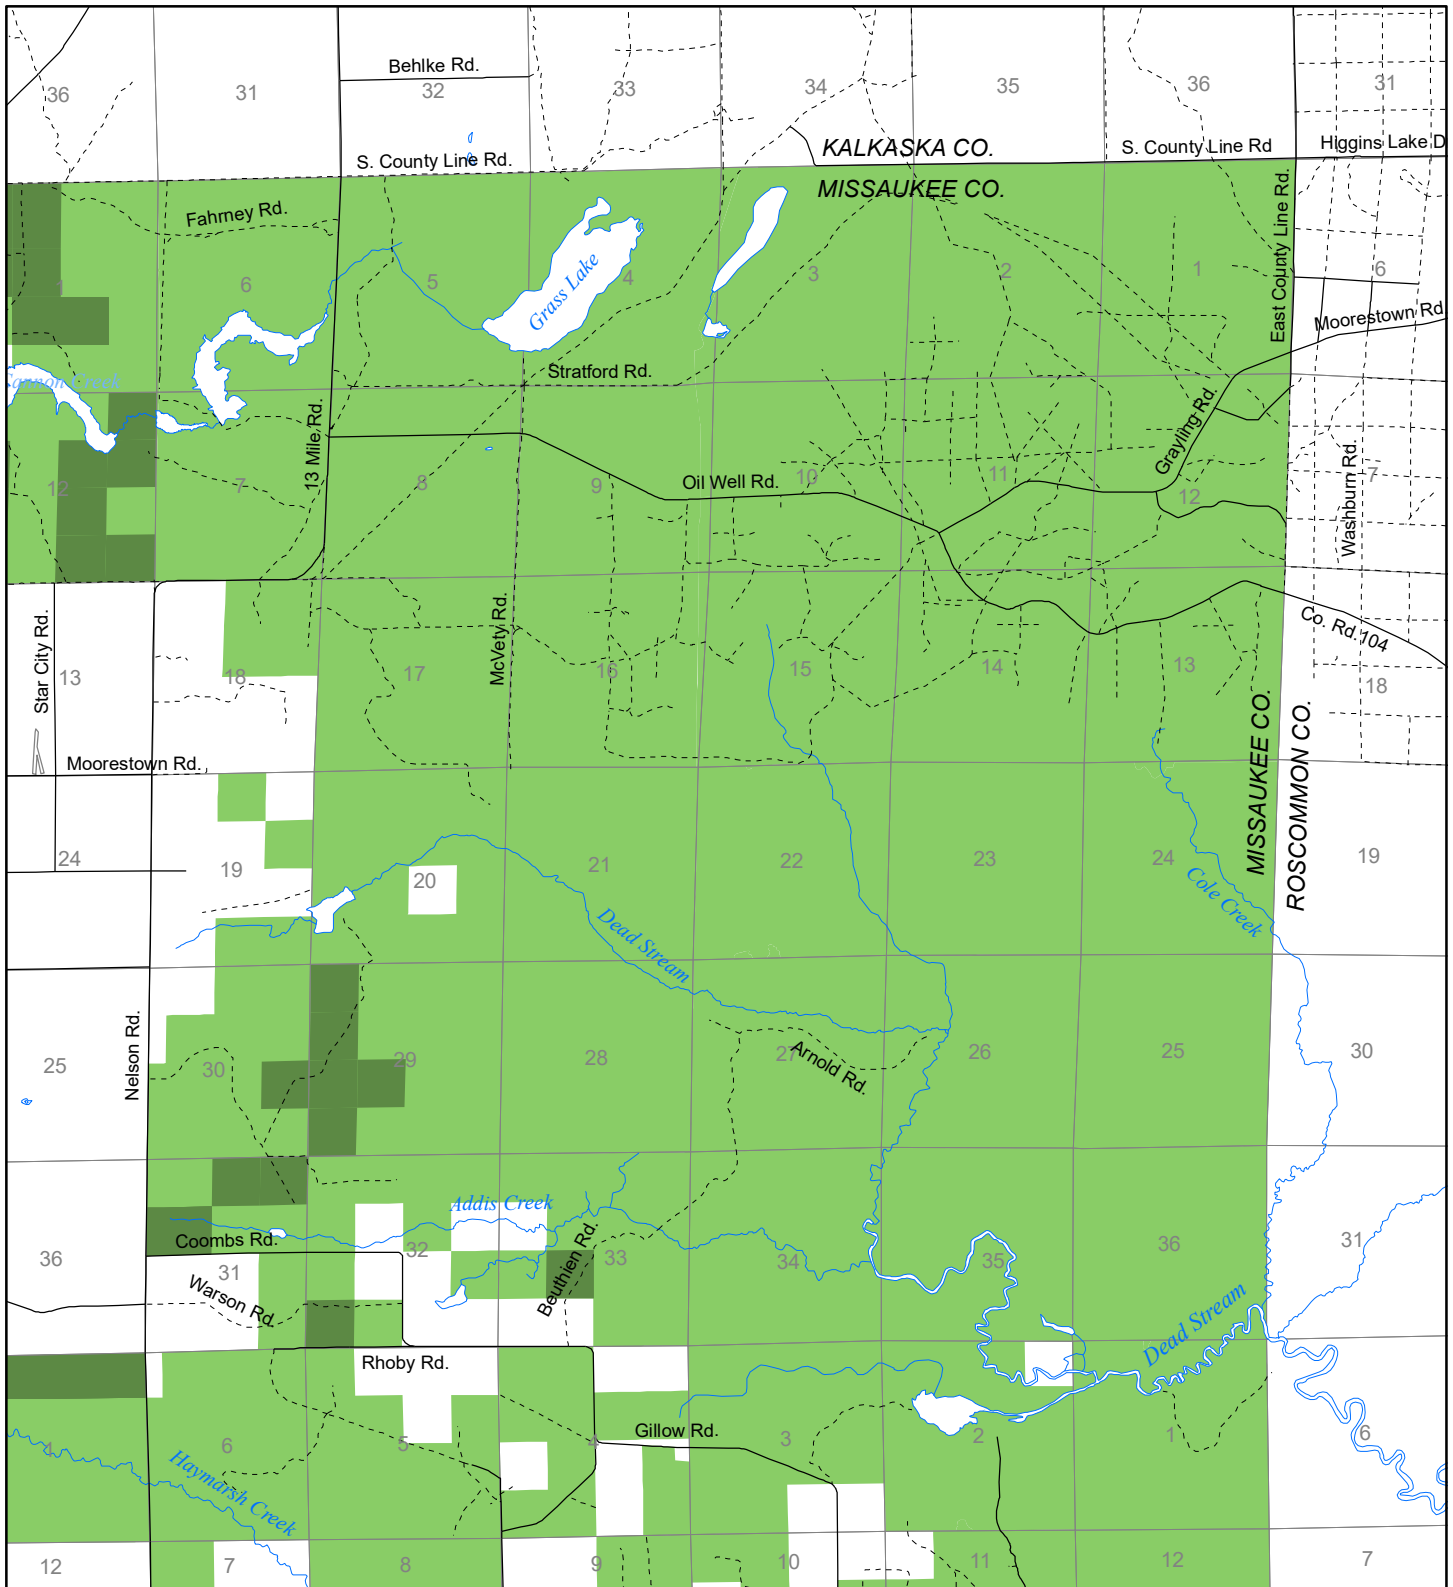

Fuelwood Collection Missaukee County T24N, R05W

- State land open to fuelwood collection
- State land closed to fuelwood collection

Effective: April 1, 2017

N

0 1

MILE

02/27/2017