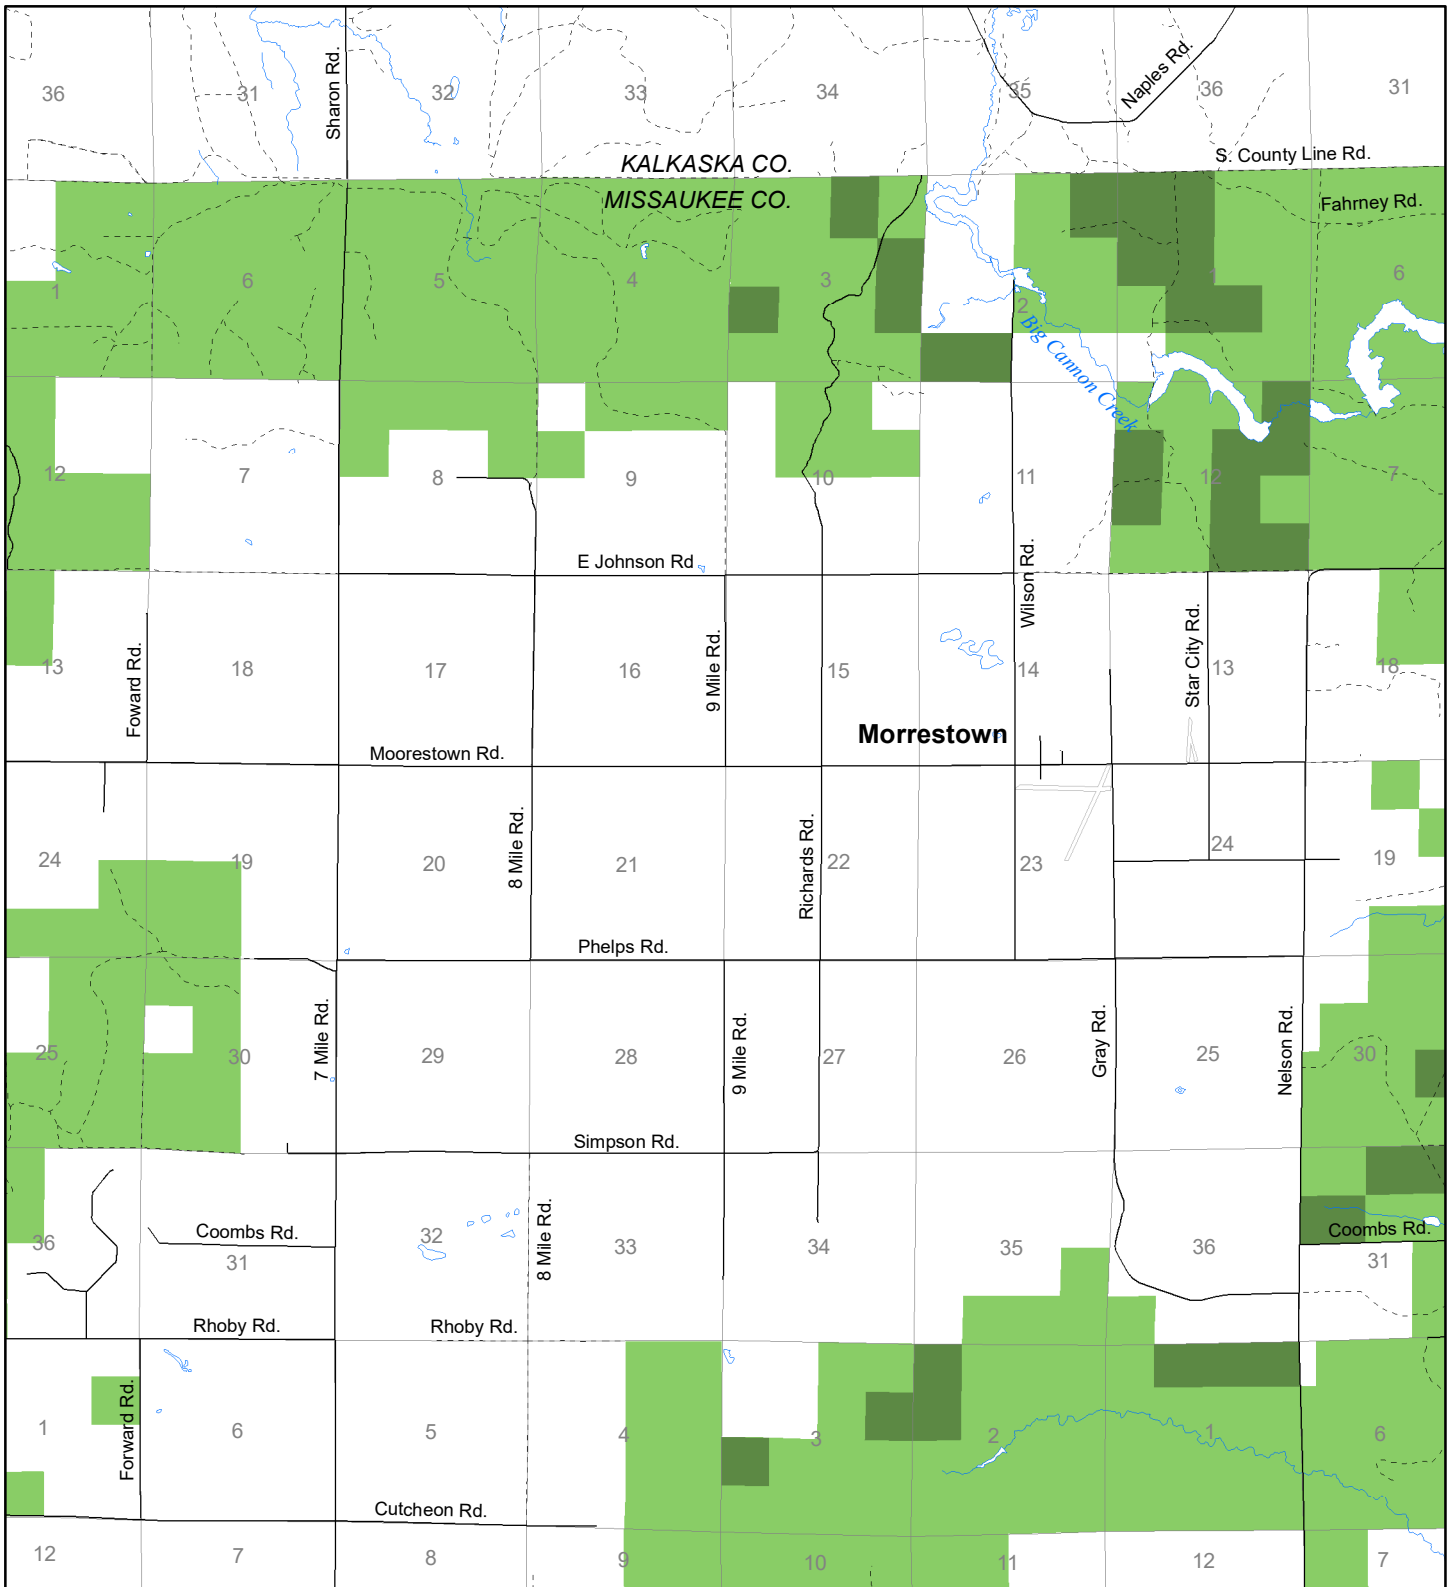

Fuelwood Collection
Missaukee County
T24N, R06W

- State land open to fuelwood collection
- State land closed to fuelwood collection

Effective: April 1, 2017

0 N 1
MILE
02/27/2017