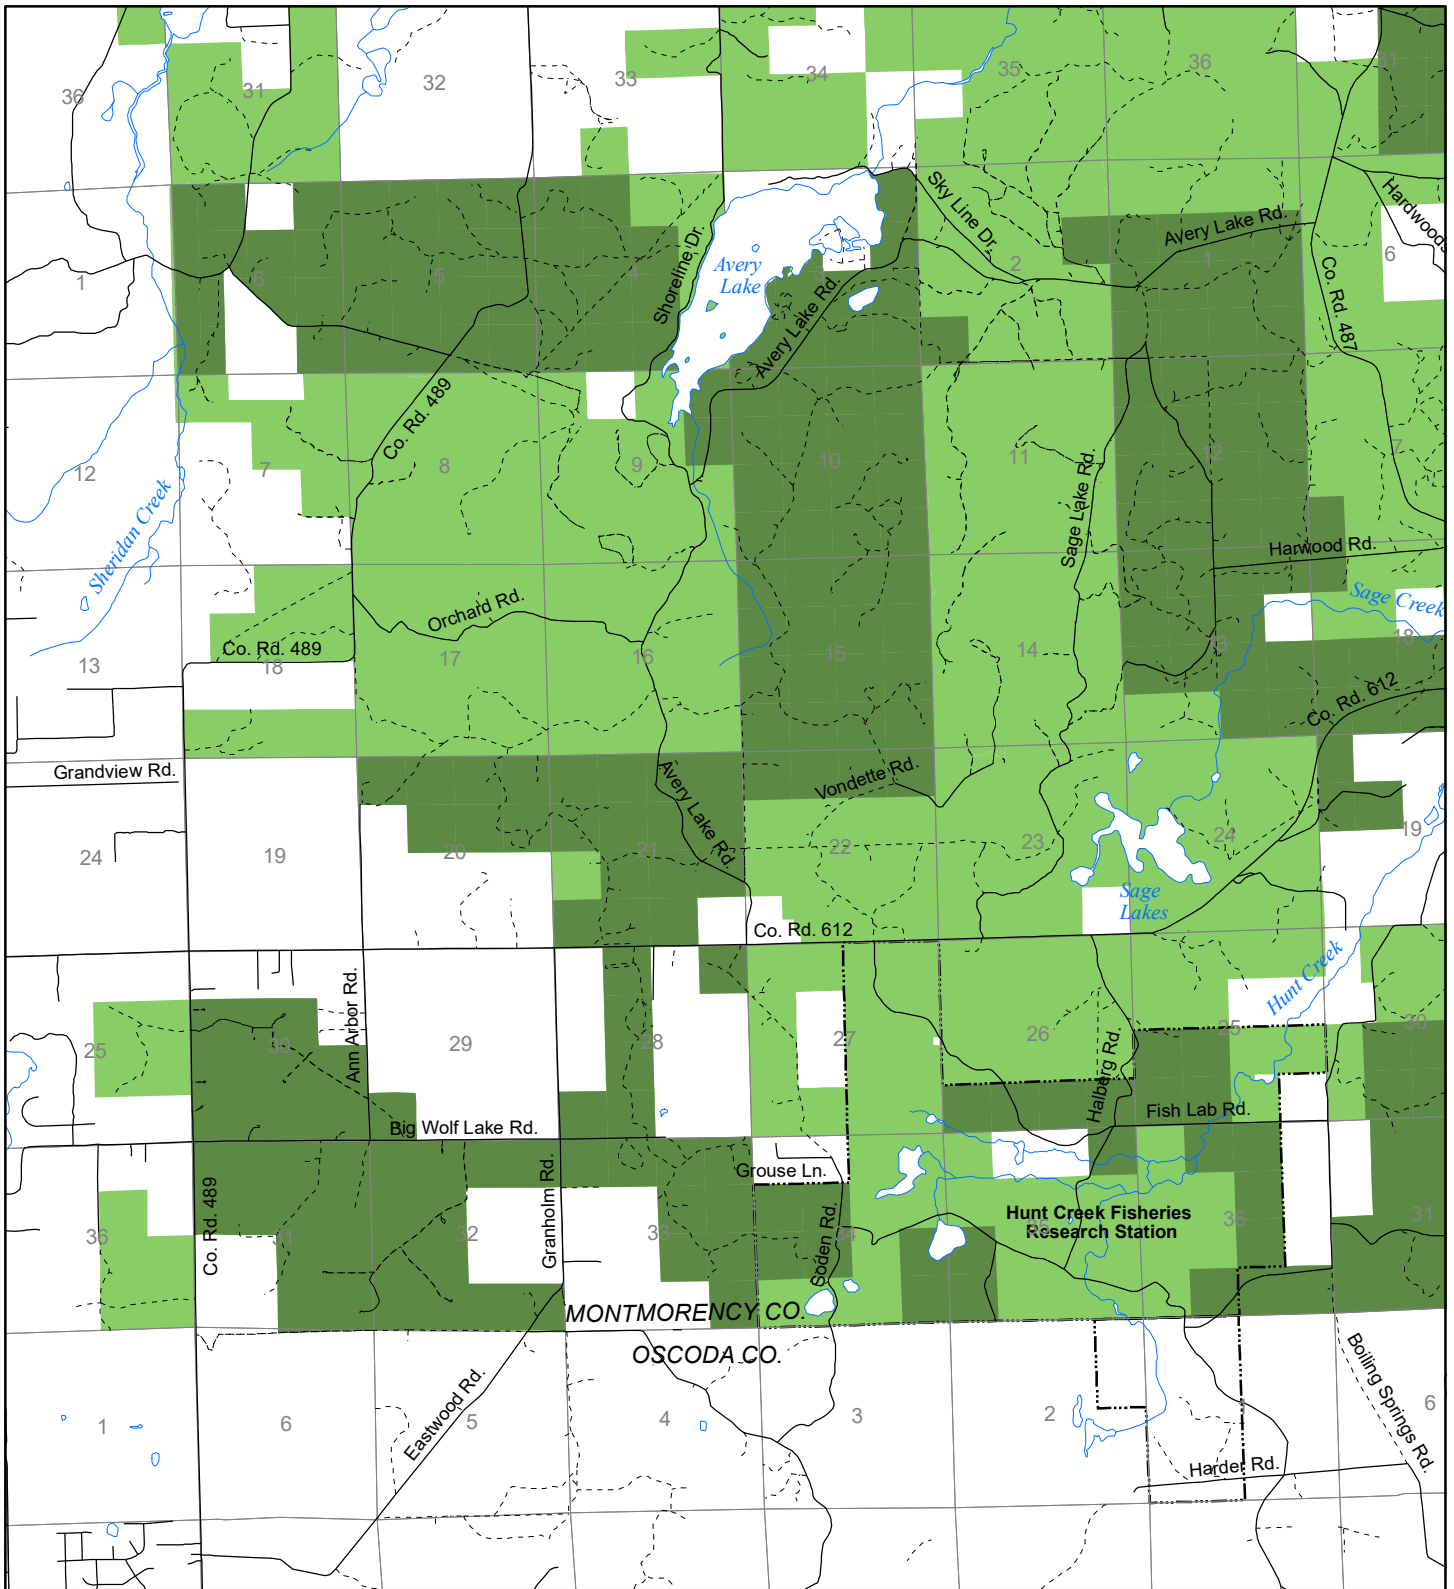

Fuelwood Collection
 Montmorency County
T29N, R02E

- State land open to fuelwood collection
- State land closed to fuelwood collection

Effective: April 1, 2017

0 N 1
 MILE
 02/16/2017