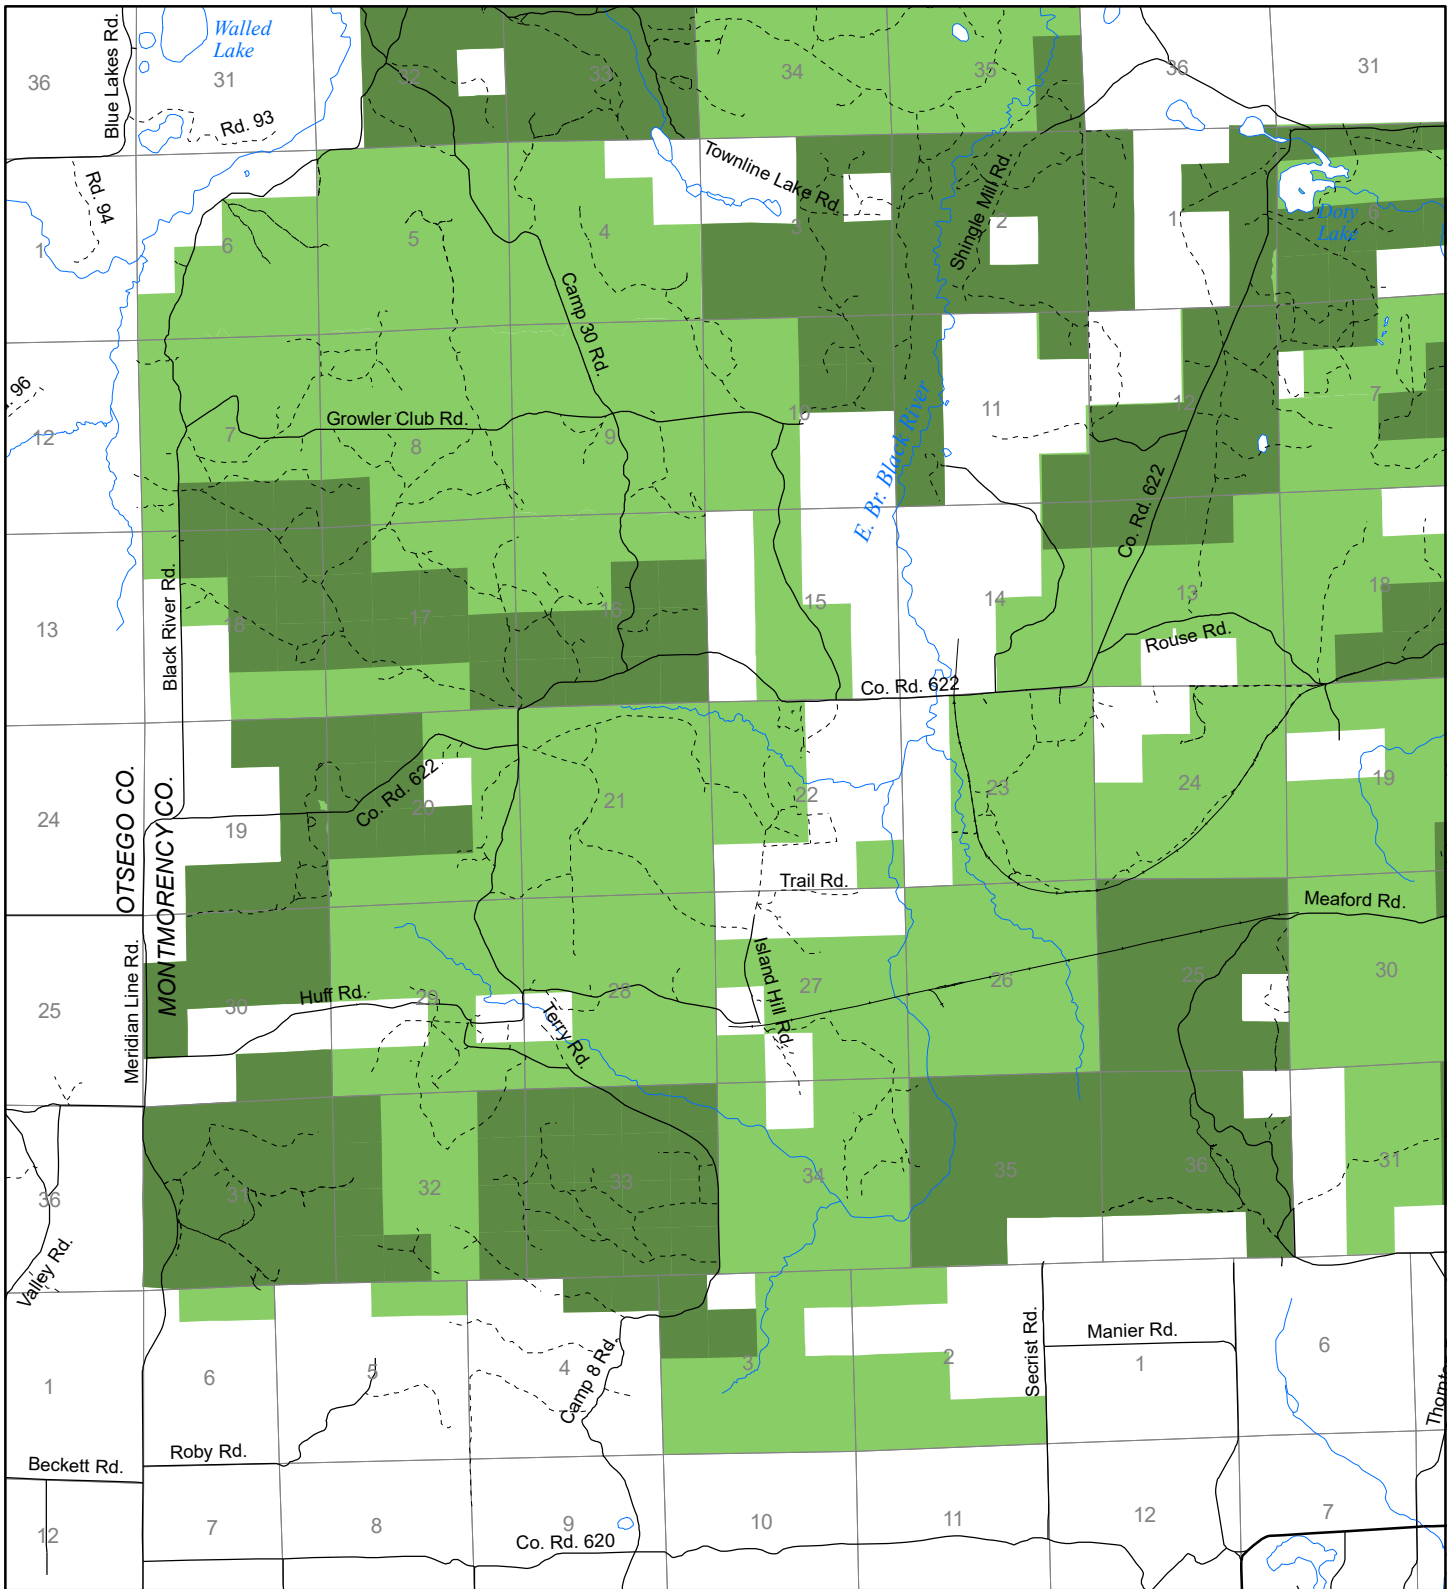

# Fuelwood Collection Montmorency County T31N, R01E

- State land open to fuelwood collection
- State land closed to fuelwood collection

Effective: April 1, 2017

N

0 1

MILE

02/16/2017

DNR

DEPARTMENT OF NATURAL RESOURCES

MICHIGAN