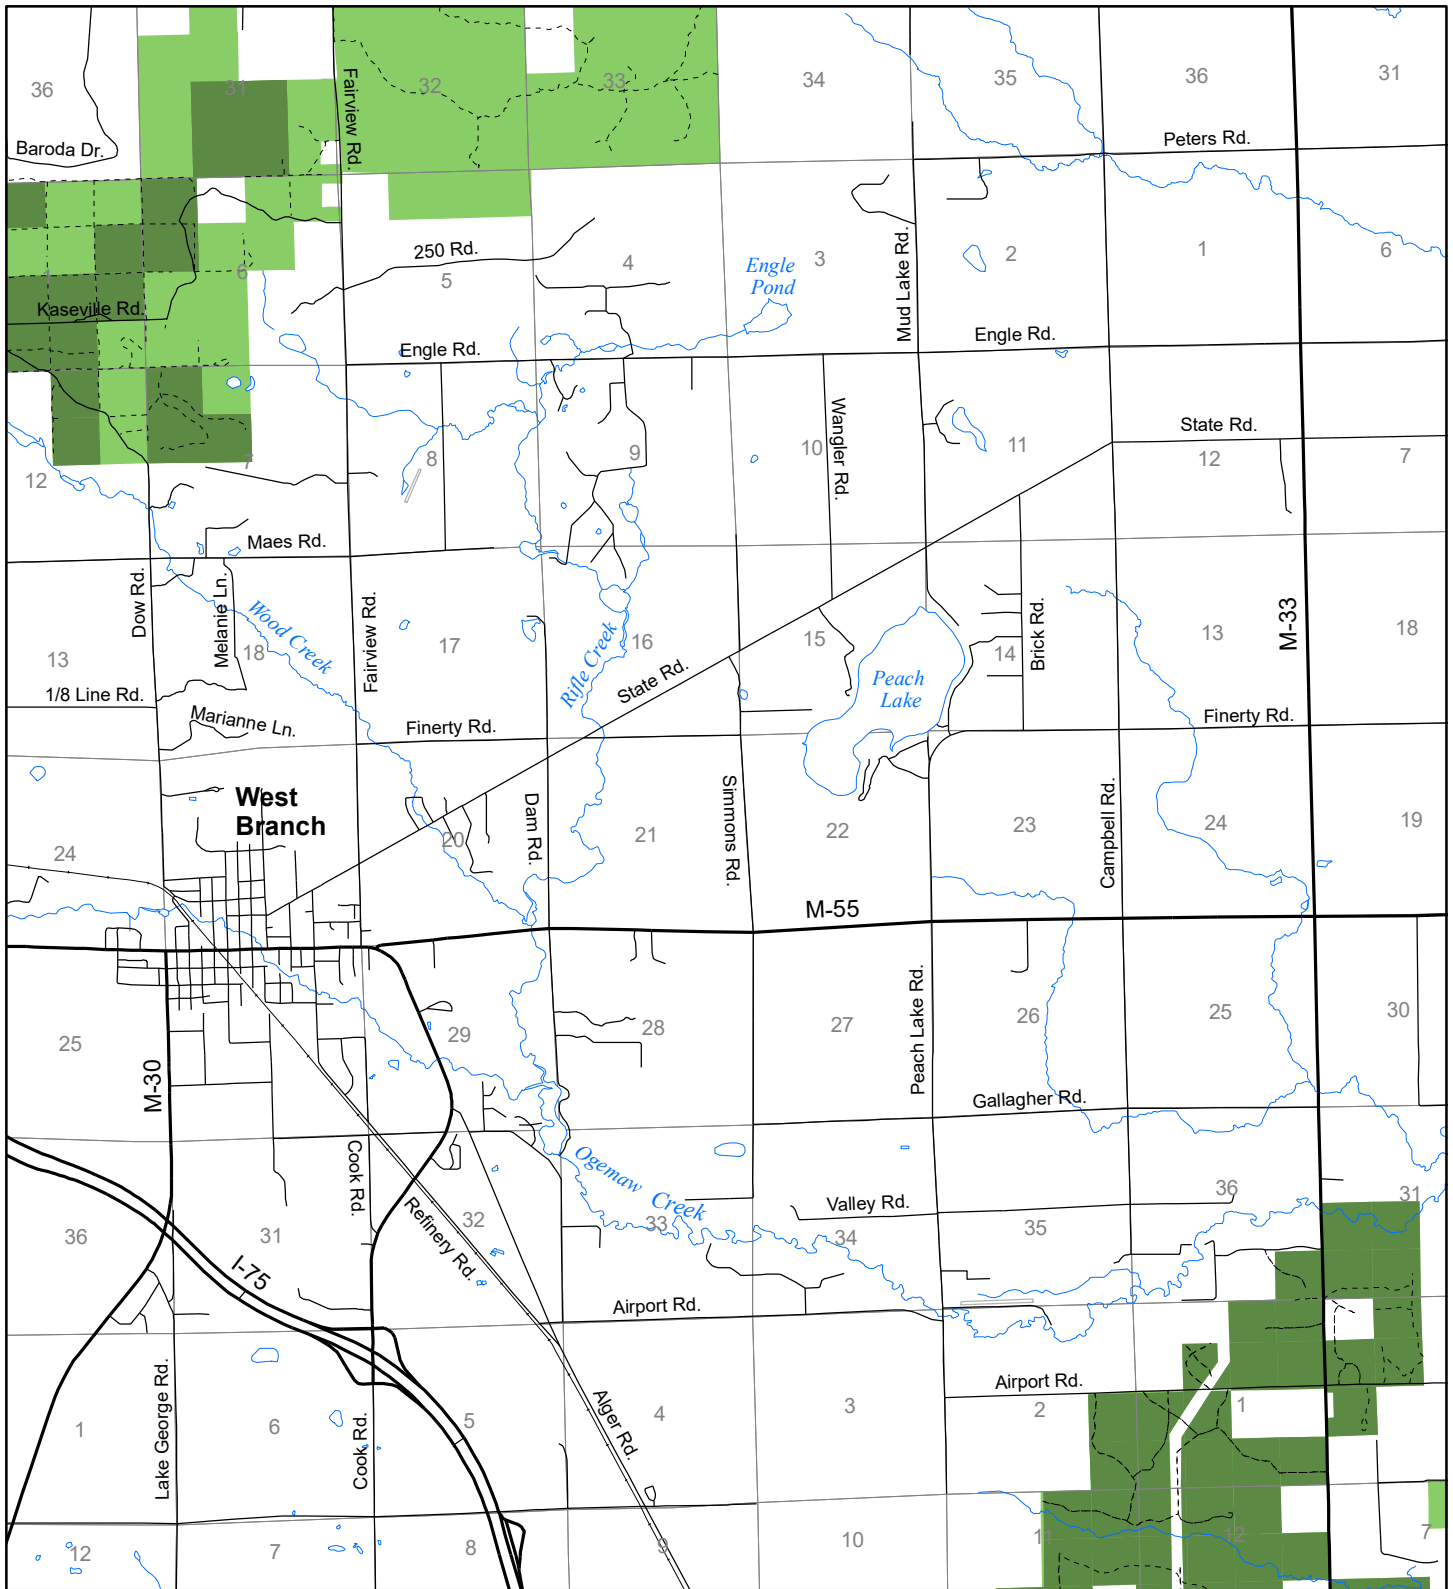

Fuelwood Collection Ogemaw County T22N, R02E

- State land open to fuelwood collection
- State land closed to fuelwood collection

Effective: April 1, 2017

0

1

MILE

03/14/2017