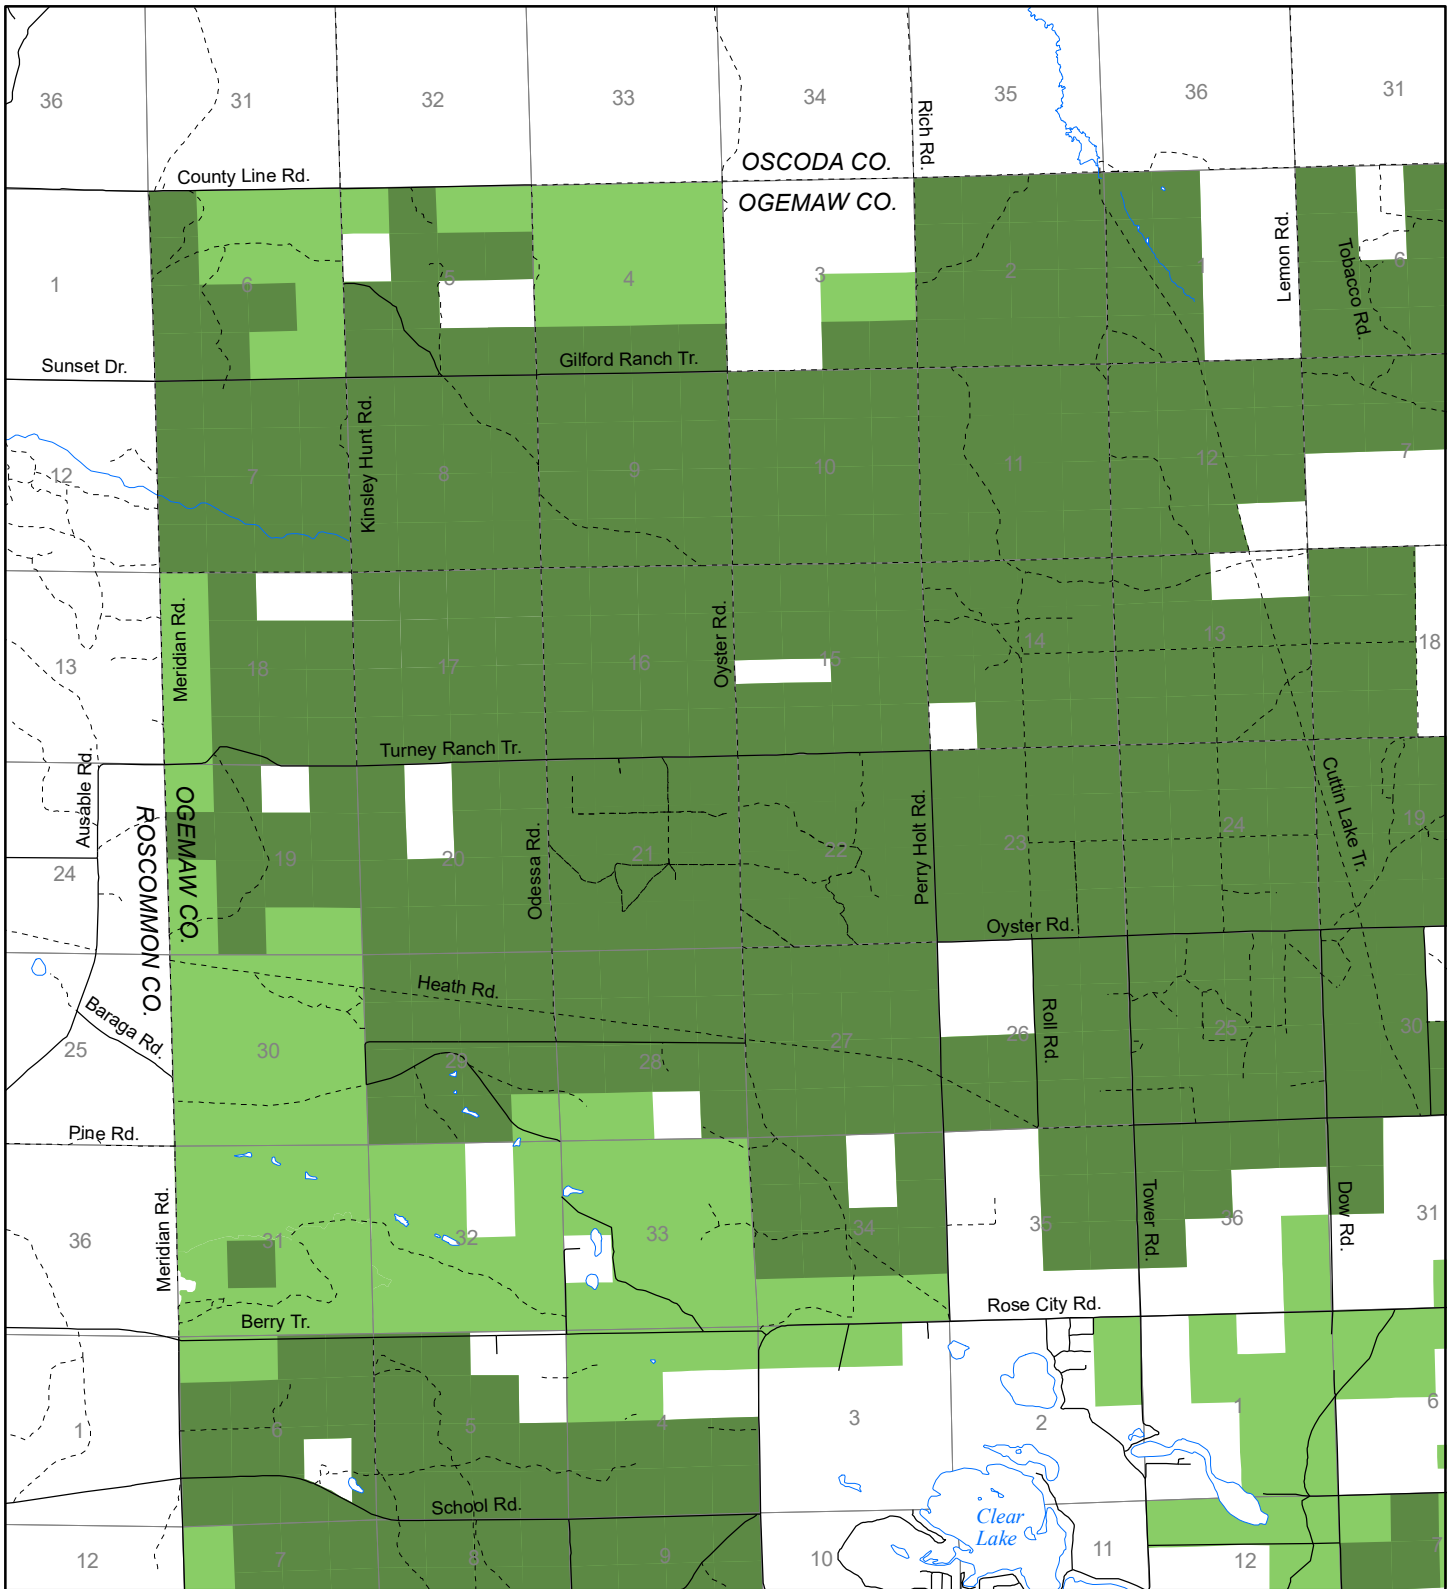

Fuelwood Collection Ogemaw County T24N, R01E

- State land open to fuelwood collection
- State land closed to fuelwood collection

Effective: April 1, 2017