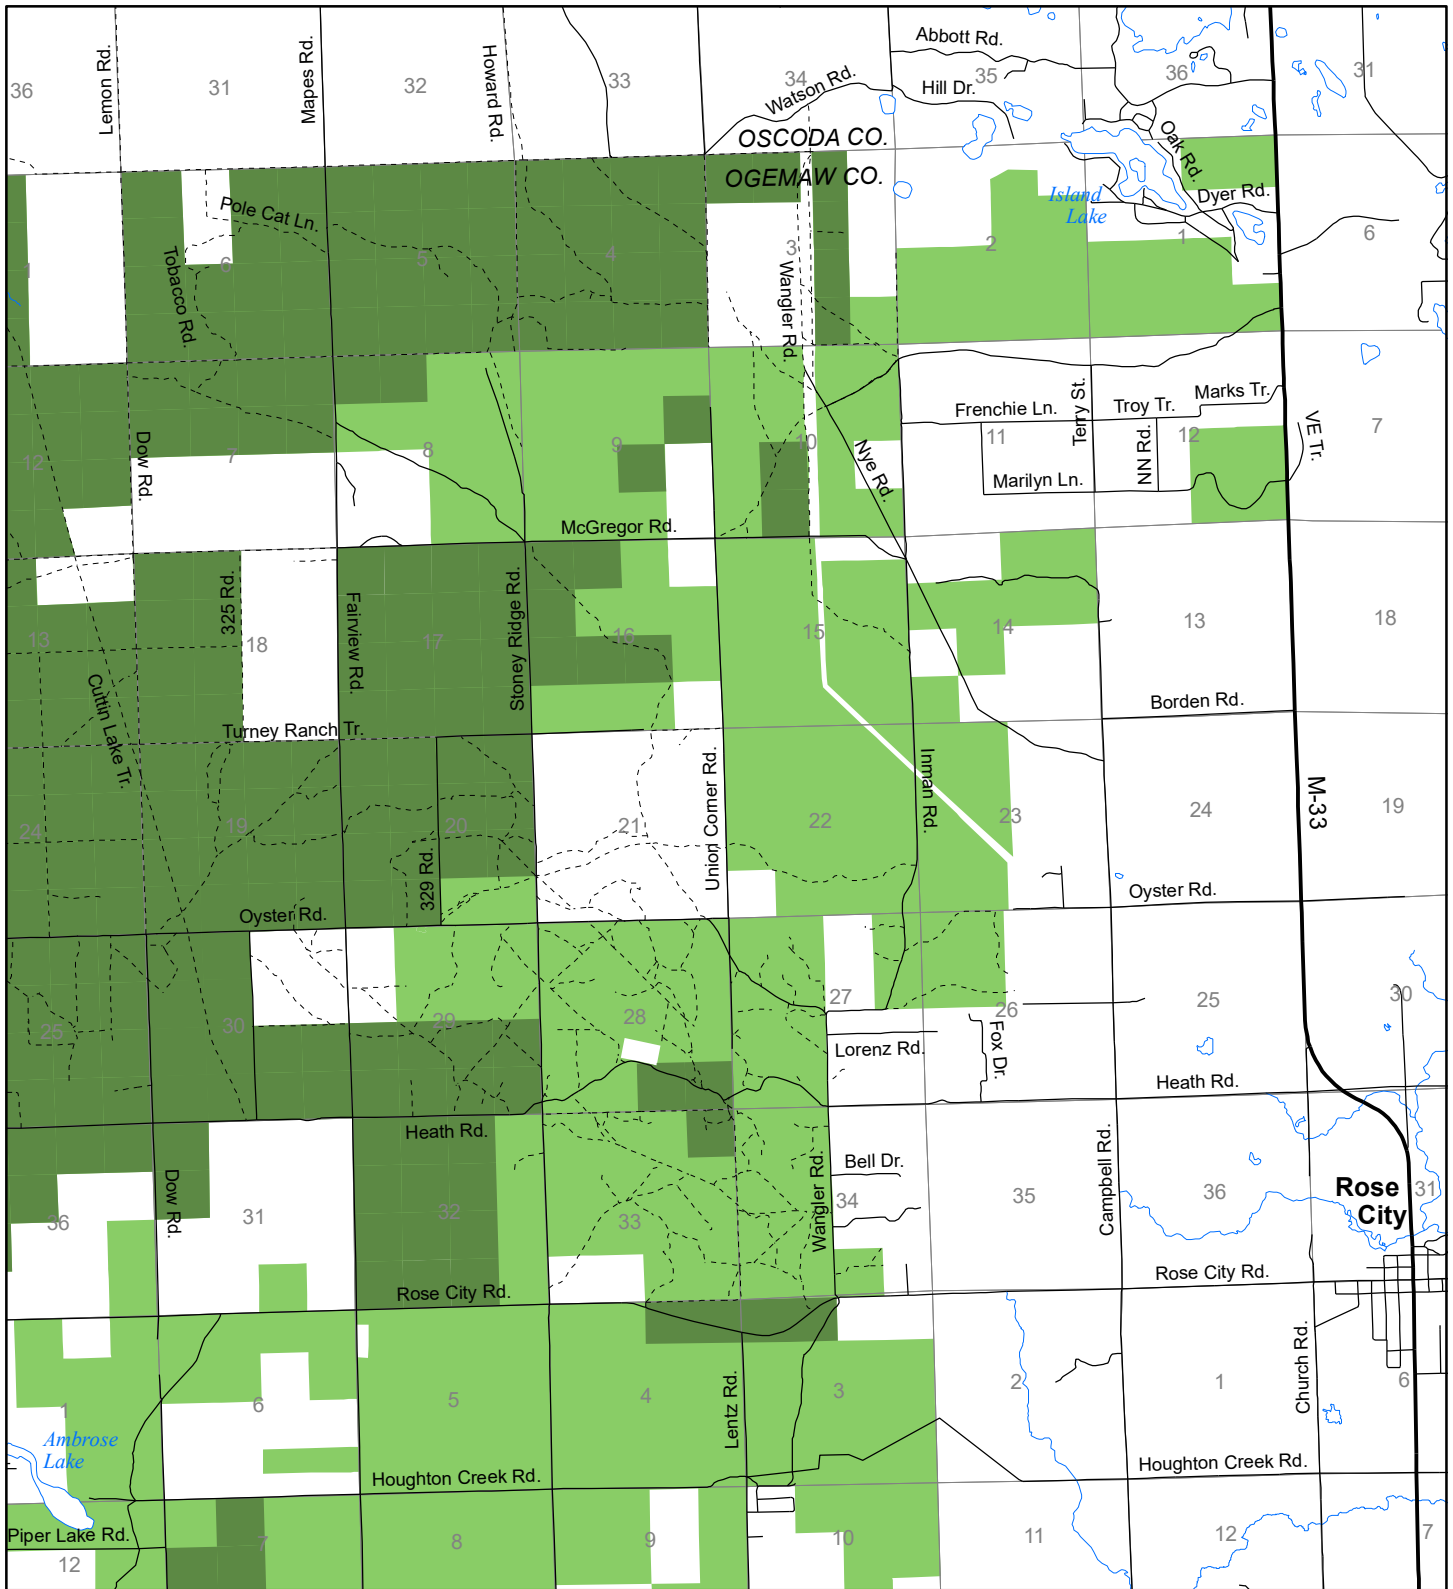

# Fuelwood Collection Ogemaw County T24N, R02E

- State land open to fuelwood collection
- State land closed to fuelwood collection

Effective: April 1, 2017

0

1

MILE

03/24/2017

N