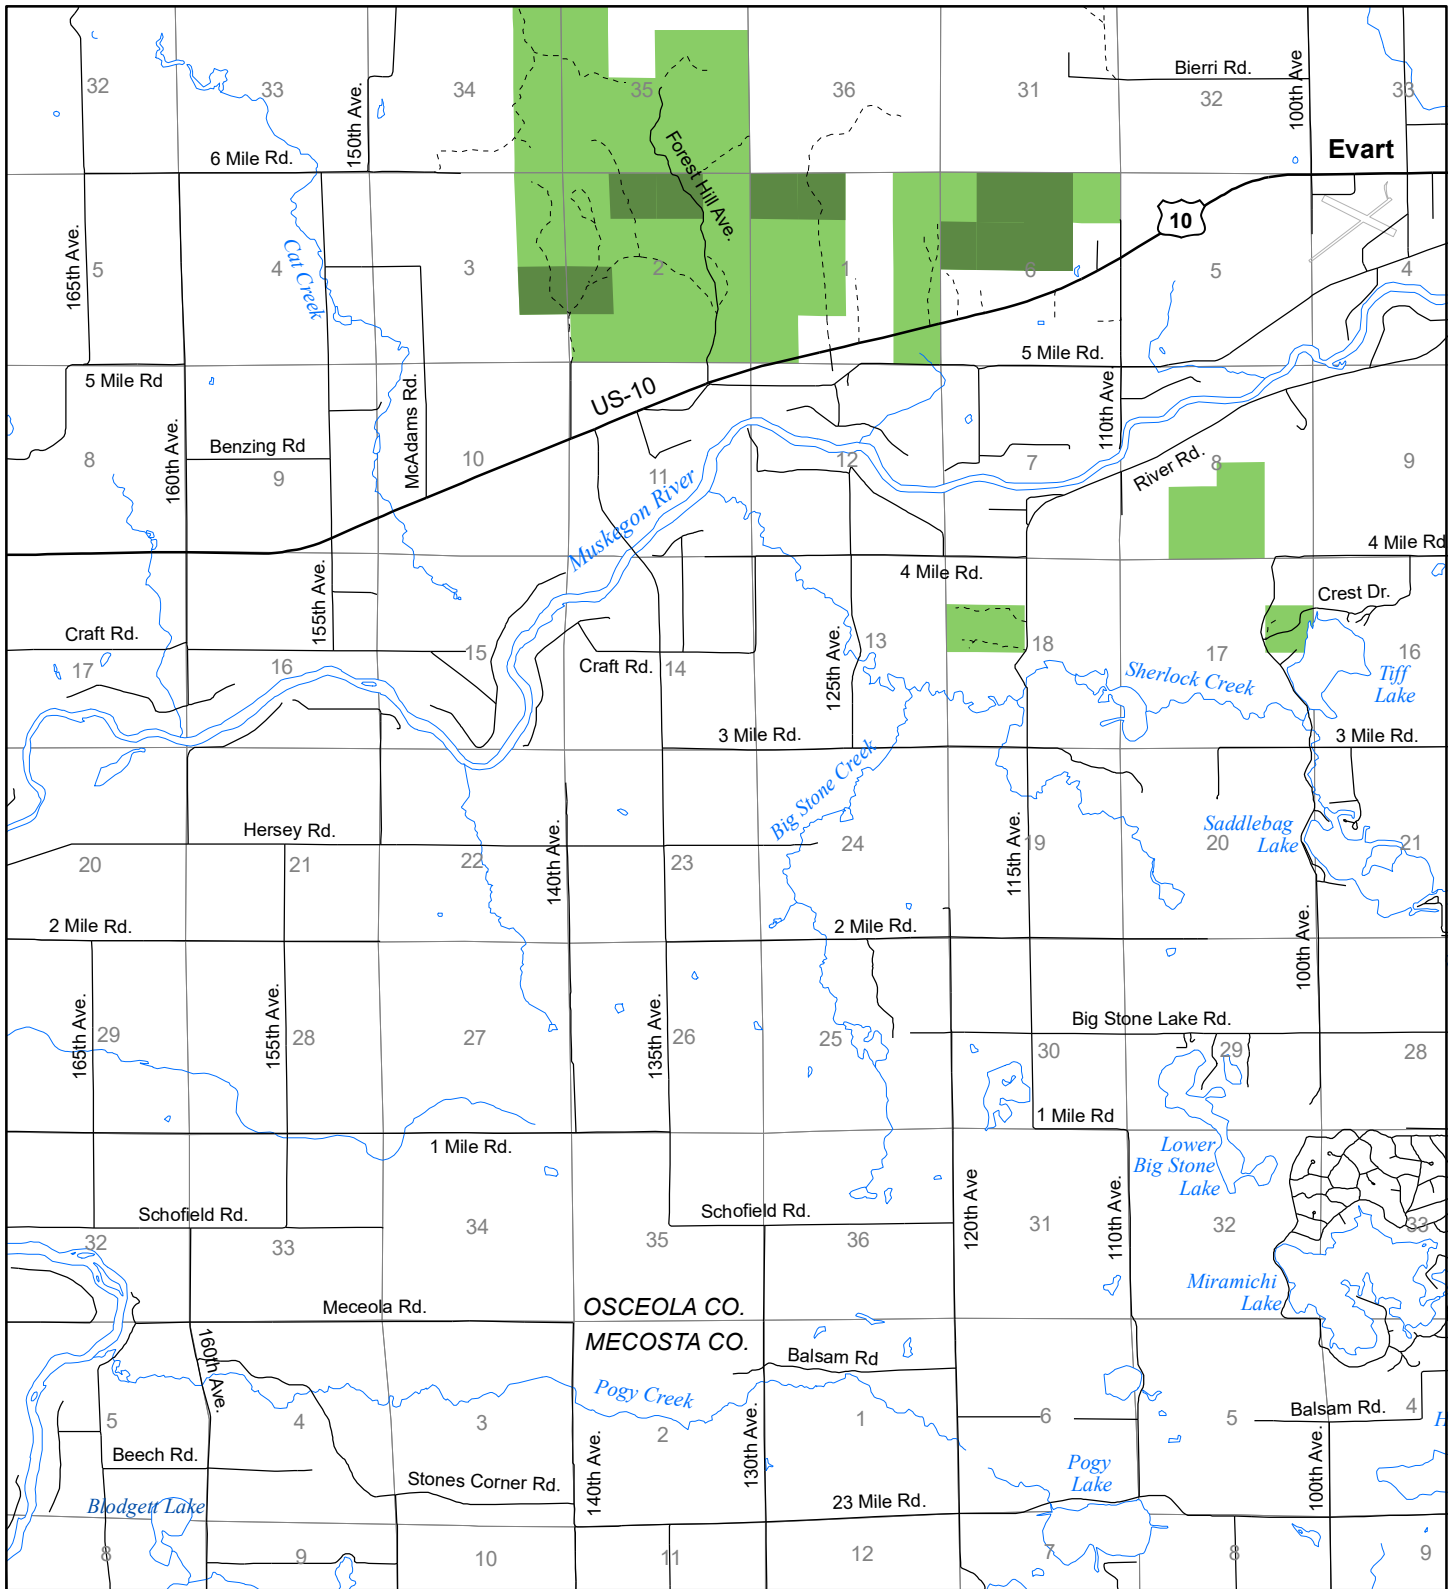

Fuelwood Collection Osceola County T17N, R09W

- State land open to fuelwood collection
- State land closed to fuelwood collection

Effective: April 1, 2017

0

1

MILE

02/27/2017