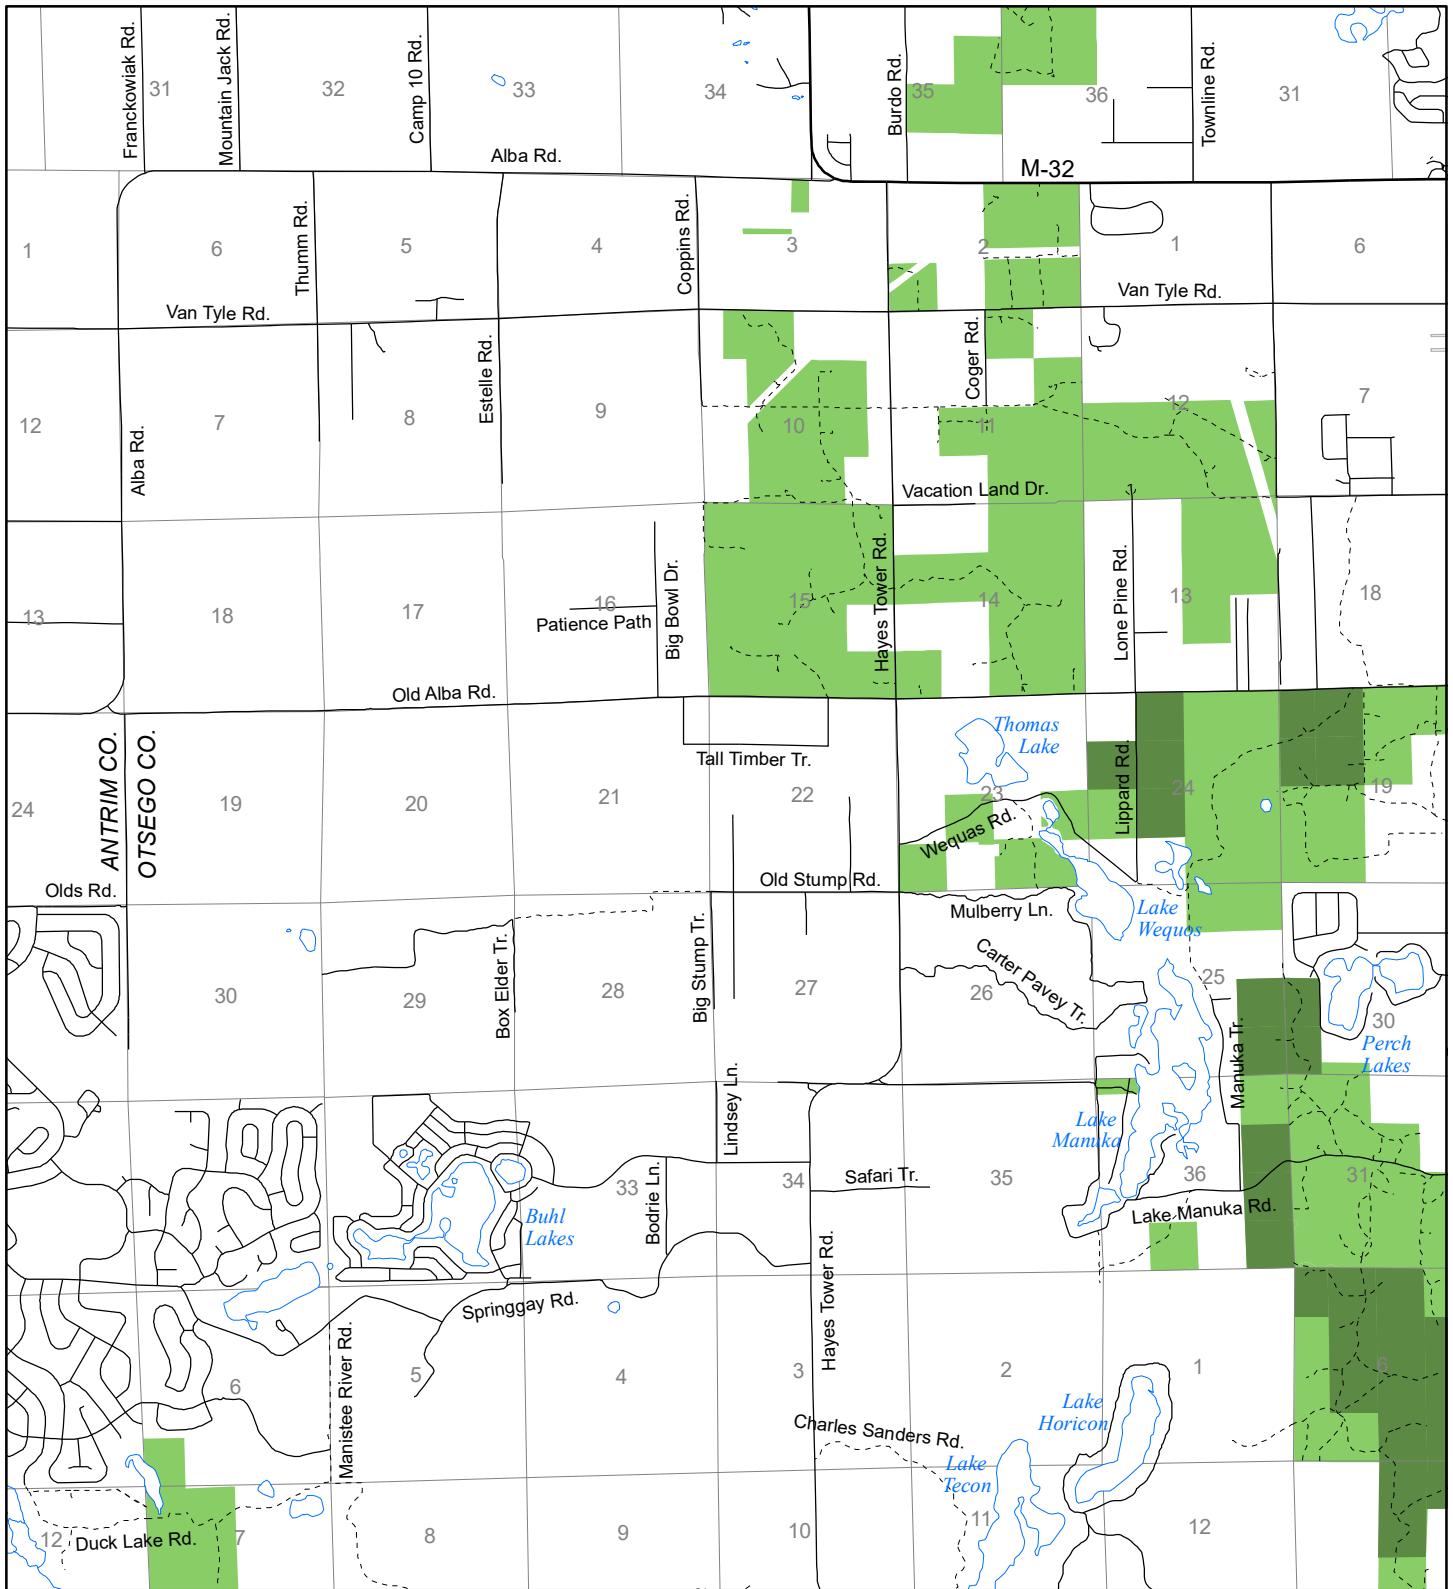

Fuelwood Collection Otsego County T30N, R04W

- State land open to fuelwood collection
- State land closed to fuelwood collection

Effective: April 1, 2017